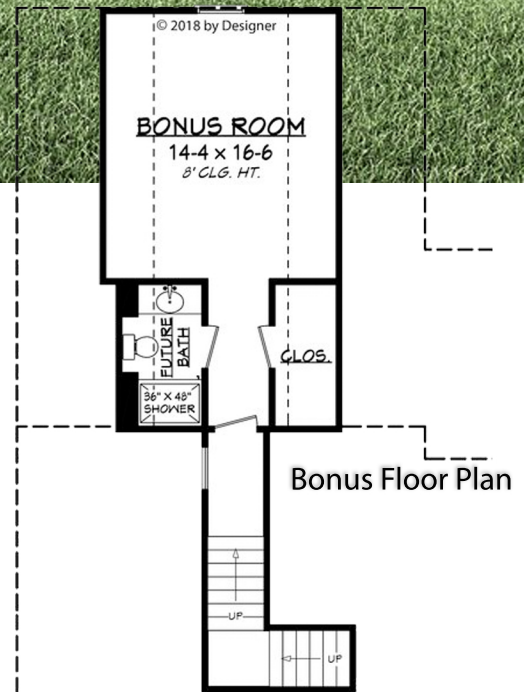

Designing Homes
HOUSE PLAN ZONE
 Building Relationships

© 2018 by Designer

First Floor Plan

Square footage does not include bonus room.

Abrams House Plan

2201

- 2201 Sq Ft.
- 1.5 Stories
- 3 Bedrooms
- 59-10 Width
- 2.5 Bathrooms
- 72-0 Depth