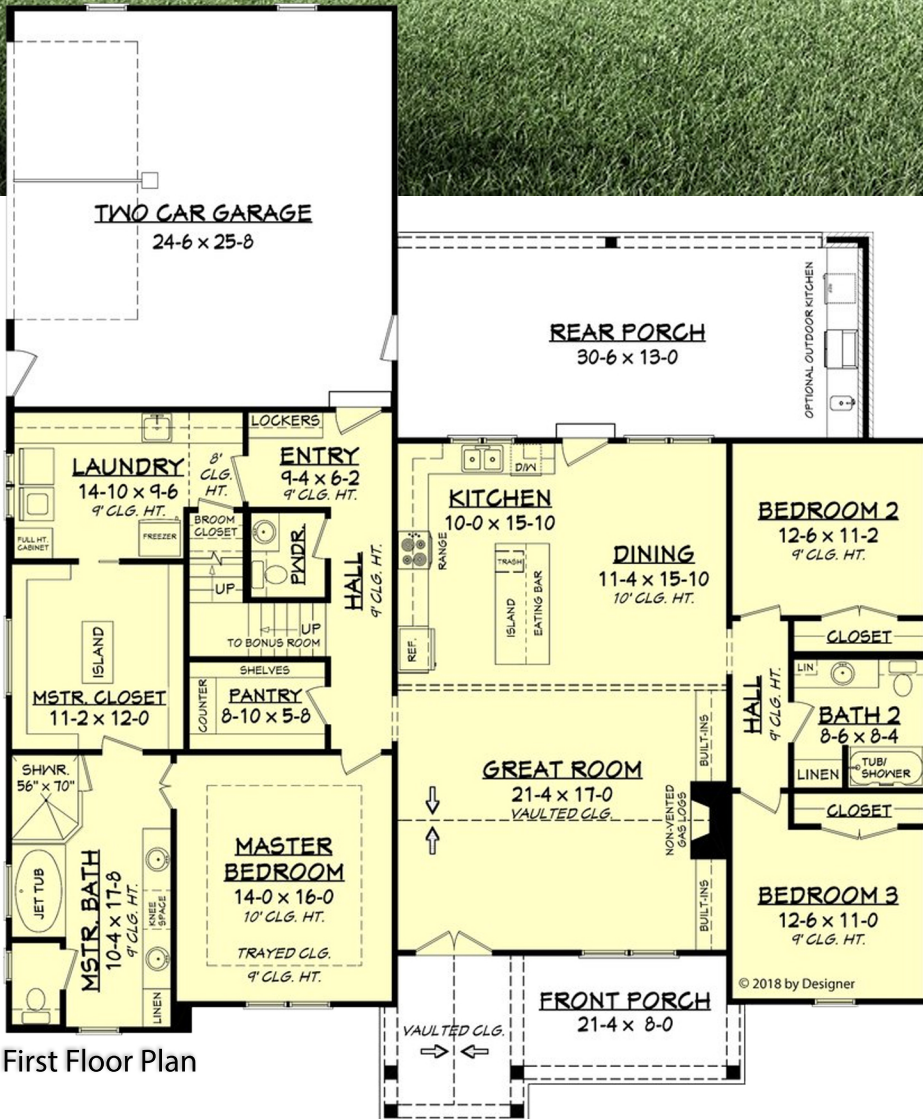

Designing Homes
HOUSE PLAN ZONE
 Building Relationships

© 2018 by Designer

First Floor Plan

Square footage does not include bonus room.

Abrams House Plan

2201

- 2201 Sq Ft.
- 1.5 Stories
- 3 Bedrooms
- 59-10 Width
- 2.5 Bathrooms
- 72-0 Depth