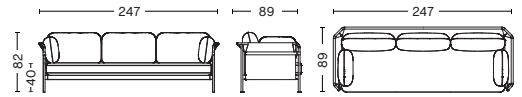

3 SEATER

WIDTH 247 CM | 97.24"
DEPTH 89 CM | 35.04"
HEIGHT 82 CM | 32.28"
SEAT HEIGHT 40 CM | 15.75"
SEAT WIDTH 65 CM | 25.59"

MATERIALS

FRAME

Powder coated steel
or chromed steel.

MATTRESS & CUSHIONS

Foam and recycled polyester fiber duvet.
Mattress with integrated anti-slip fleece on the
back side. Non-reversible mattress. Piping is the
same material as the selected fabric or leather.

OUTER CANVAS

Black canvas or
Natural canvas.

BLACK COTTON STRAP

Attached to the outer
fabric.

GLIDERS

Plastic. Standard on all
variants. Suitable for all
floorings that are not
too sensitive.

OPTIONS

CMHR foam (fire retardant).

Canvas with FR treatment (EN 1021-1/2).

CONSTRUCTION

Steel tube legs and crossbars are assembled to bent sheet metal seat using screws and spring clips. The canvas is added to the steel frame during assembly, tightened and kept in place by plastic profiles and a cotton strap with velcro, which are sewn onto the canvas. Mattress with anti-slip velcro material on the back side is attached to the frame's two pre-mounted velcro strips. Requires assembly.

COUNTRY OF ORIGIN

Poland