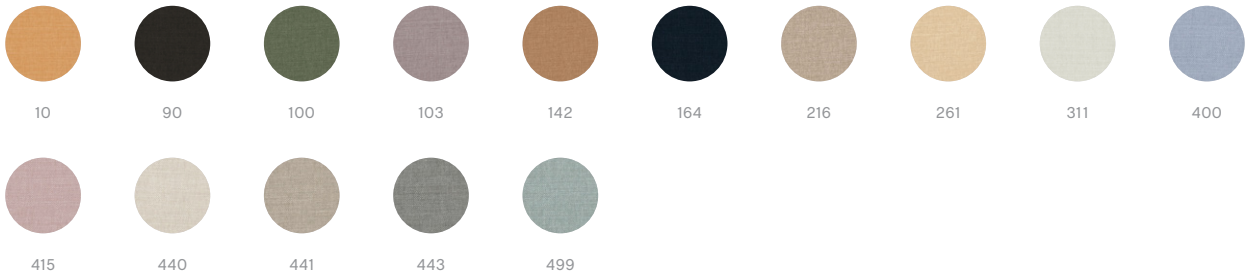

COLOUR & FINISH

Please note that the colour codes are indicative.

	FRAME	BLACK POWDER COATED STEEL	CHROMED STEEL
OUTER CANVAS		 RAL 9005	
BLACK CANVAS 100% LINEN			
NATURAL CANVAS 100% LINEN			

SELECTED FABRICS | MATTRESS & CUSHIONS

LINARA