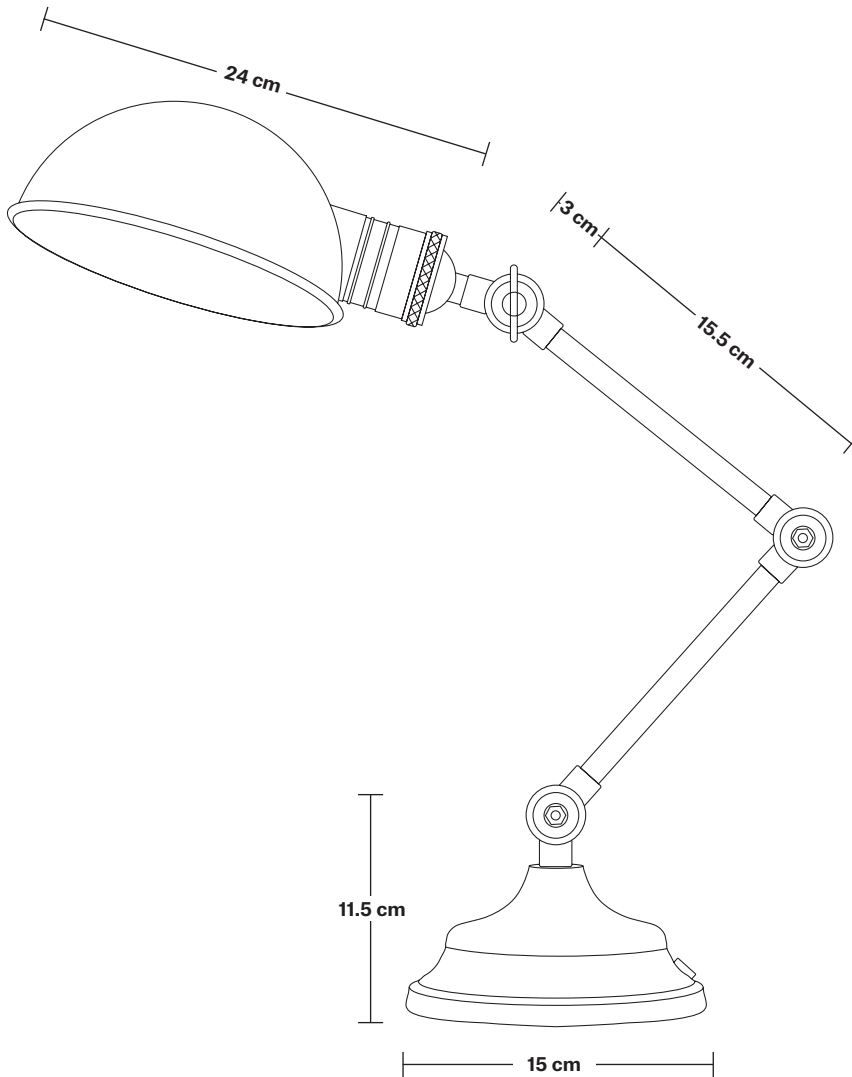

# Brooklyn Pharmacy Adjustable Dome Table Lamp - 7 Inch - Gunmetal

Product Code: BR-PA-DTL7-GN

H: 60 cm x W: 15 cm x D: 17 cm

**Bulb required:** Standard screw (E27) fitting, max 40W.

**Maximum weight:** 2.5 kg

## INFORMATION

**Finishes:** Gunmetal.

**Cabel:** 1.8m Black Twisted Fabric Flex with the ON/OFF switch.

**Plug:** UK AC power plug BS1362.

## DIMENSIONS

Shade Diameter: 17 cm / 6.7"

Shade Height: 8 cm / 3.1"

Arm Depth: 2 cm / 0.7"

Arm Height: 28 cm / 11"

Base Diameter: 15 cm / 6"

Base Height: 7.5 cm / 2.9"

Overall Height: 60 cm / 23"