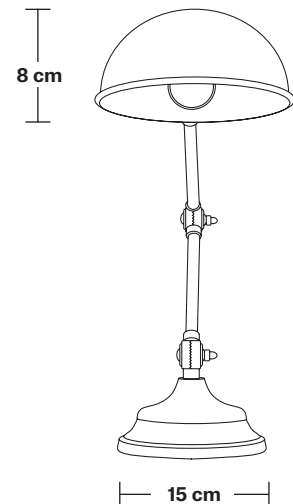

# Brooklyn Pharmacy Adjustable Dome Table Lamp - 7 Inch - Gunmetal

Product Code: BR-PA-DTL7-GN

H: 60 cm x W: 15 cm x D: 17 cm

**Bulb required:** Standard screw (E27) fitting, max 40W.

**Maximum weight:** 2.5 kg

## INFORMATION

**Finishes:** Gunmetal.

**Cabel:** 1.8m Black Twisted Fabric Flex with the ON/OFF switch.

**Plug:** UK AC power plug BS1362.

## DIMENSIONS

Shade Diameter: 17 cm / 6.7"

Shade Height: 8 cm / 3.1"

Arm Depth: 2 cm / 0.7"

Arm Height: 28 cm / 11"

Base Diameter: 15 cm / 6"

Base Height: 7.5 cm / 2.9"

Overall Height: 60 cm / 23"