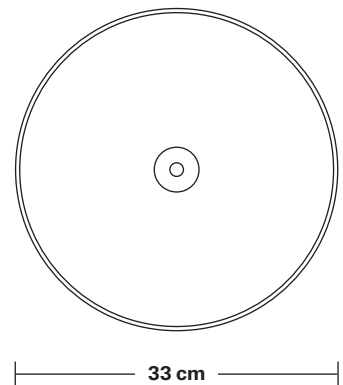

Ready to be installed, installation required.

Wall mount screws not included.

Wall mount rose: Pewter.

DIMENSIONS

Shade Diameter: 33 cm / 13"

Shade Height (no holder): 21 cm / 8.3"

Holder Diameter: 6 cm / 2.3"

Holder Diameter: 6 cm / 2.3"

Holder Height: 25 cm / 9.8"

Wall Plate Height: 19.5 cm / 7.6"

Wall Plate Width: 10 cm / 3.9"

Wall Plate Depth: 2.5 cm / 0.9"

INDUSTVILLE

Dome - 13 Inch - Shade Only

Product Code: D13-SO

H: 21 cm x W: 33 cm x D: 33 cm

SPECIFICATIONS

We meet all UK and EU lighting and safety regulations.

Our products are hand finished to ensure an authentic vintage look and therefore they may vary slightly from those shown in the images.

Shade weight: 1.1kg

INFORMATION

Finishes: Brass, Pewter, Light Pewter, Copper, Copper & Pewter, Brass & Pewter.

DIMENSIONS

Shade Diameter: 33 cm / 13"

Shade Height (no holder): 21 cm / 8.3"

Long Arm Dome Wall Light - 13 Inch