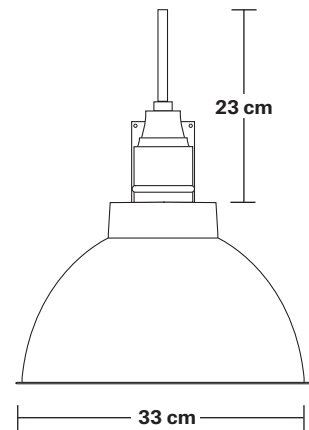

Long Arm Dome Wall Light - 13 Inch

Product Code: LA-DWL13

H: 44 cm x W: 33 cm x D: 107.5 cm

SPECIFICATIONS

We meet all UK and EU lighting and safety regulations.

Our products are hand finished to ensure an authentic vintage look and therefore they may vary slightly from those shown in the images.

Ready to be installed, installation required.

Wall mount screws not included.

Wall mount rose: Pewter.

DIMENSIONS

Shade Diameter: 33 cm / 13"

Shade Height (no holder): 21 cm / 8.3"

Holder Diameter: 6 cm / 2.3"

Holder Height: 25 cm / 9.8"

Wall Plate Height: 19.5 cm / 7.6"

Wall Plate Width: 10 cm / 3.9"

Wall Plate Depth: 2.5 cm / 0.9"

INDUSTVILLE

Long Arm Wall Holder

Product Code: LA-WL-P

H: 25 cm x W: 10 cm x D: 94 cm

H: 21 cm x W: 33 cm x D: 33 cm

SPECIFICATIONS

We meet all UK and EU lighting and safety regulations.

Our products are hand finished to ensure an authentic vintage look and therefore they may vary slightly from those shown in the images.