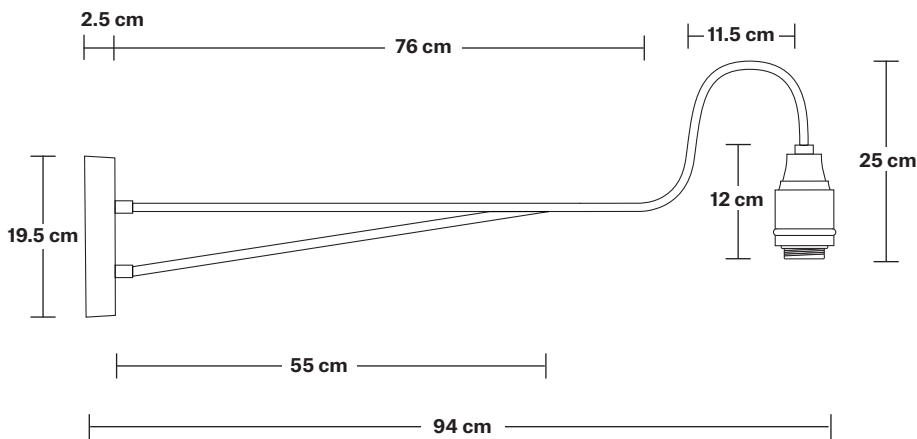

Ready to be installed, installation required.

Wall mount screws not included.

Wall mount rose: Pewter.

DIMENSIONS

Shade Diameter: 33 cm / 13"

Shade Height (no holder): 21 cm / 8.3"

Holder Diameter: 6 cm / 2.3"

Holder Height: 25 cm / 9.8"

Wall Plate Height: 19.5 cm / 7.6"

Wall Plate Width: 10 cm / 3.9"

Wall Plate Depth: 2.5 cm / 0.9"

INDUSTVILLE

Long Arm Wall Holder

Product Code: LA-WL-P

H: 25 cm x W: 10 cm x D: 94 cm

Holder Diameter: 6 cm / 2.3"

Holder Height: 25 cm / 9.8"

Wall Plate Height: 19.5 cm / 7.6"

Wall Plate Width: 10 cm / 3.9"

Wall Plate Depth: 2.5 cm / 0.9"

INDUSTVILLE

Dome - 13 Inch - Shade Only

Product Code: D13-SO

H: 21 cm x W: 33 cm x D: 33 cm

SPECIFICATIONS

We meet all UK and EU lighting and safety regulations.

Our products are hand finished to ensure an authentic vintage look and therefore they may vary slightly from those shown in the images.