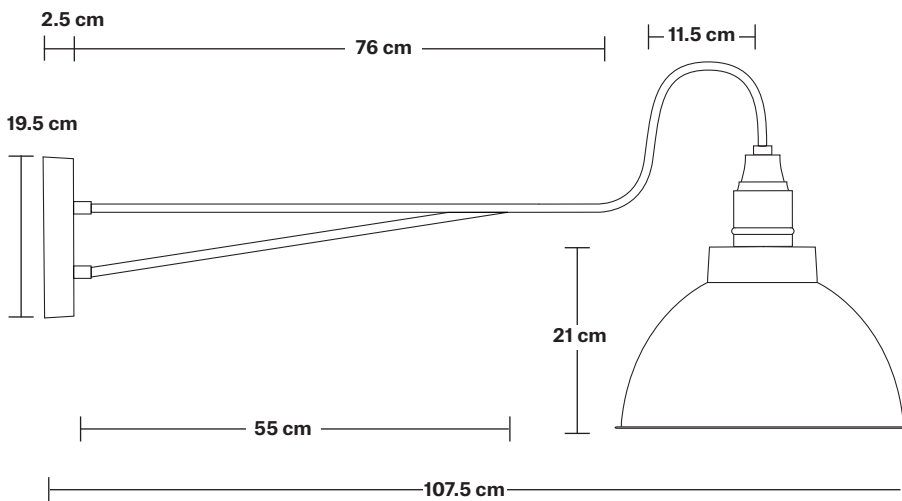

Long Arm Dome Wall Light - 13 Inch

Product Code: LA-DWL13

H: 44 cm x W: 33 cm x D: 107.5 cm

SPECIFICATIONS

We meet all UK and EU lighting and safety regulations.

Our products are hand finished to ensure an authentic vintage look and therefore they may vary slightly from those shown in the images.

Ready to be installed, installation required.

Wall mount screws not included.

Wall mount rose: Pewter.

DIMENSIONS

Shade Diameter: 33 cm / 13"

Shade Height (no holder): 21 cm / 8.3"

Holder Diameter: 6 cm / 2.3"

Holder Height: 25 cm / 9.8"

Wall Plate Height: 19.5 cm / 7.6"

Wall Plate Width: 10 cm / 3.9"

Wall Plate Depth: 2.5 cm / 0.9"

INDUSTVILLE

Long Arm Wall Holder

Product Code: LA-WL-P

H: 25 cm x W: 10 cm x D: 94 cm

H: 21 cm x W: 33 cm x D: 33 cm

SPECIFICATIONS

We meet all UK and EU lighting and safety regulations.

Our products are hand finished to ensure an authentic vintage look and therefore they may vary slightly from those shown in the images.