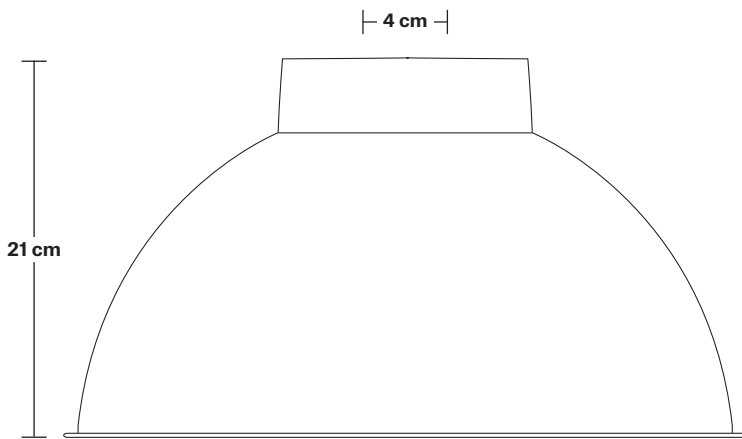

Ready to be installed, installation required.

Wall mount screws not included.

Wall mount rose: Pewter.

DIMENSIONS

Shade Diameter: 33 cm / 13"

Shade Height (no holder): 21 cm / 8.3"

Holder Diameter: 6 cm / 2.3"

Holder Diameter: 6 cm / 2.3"

Holder Height: 25 cm / 9.8"

Wall Plate Height: 19.5 cm / 7.6"

Wall Plate Width: 10 cm / 3.9"

Wall Plate Depth: 2.5 cm / 0.9"

INDUSTVILLE

Dome - 13 Inch - Shade Only

Product Code: D13-SO

H: 21 cm x W: 33 cm x D: 33 cm

SPECIFICATIONS

We meet all UK and EU lighting and safety regulations.

Our products are hand finished to ensure an authentic vintage look and therefore they may vary slightly from those shown in the images.

Shade weight: 1.1kg

INFORMATION

Finishes: Brass, Pewter, Light Pewter, Copper, Copper & Pewter, Brass & Pewter.

DIMENSIONS

Shade Diameter: 33 cm / 13"

Shade Height (no holder): 21 cm / 8.3"

Long Arm Dome Wall Light - 13 Inch