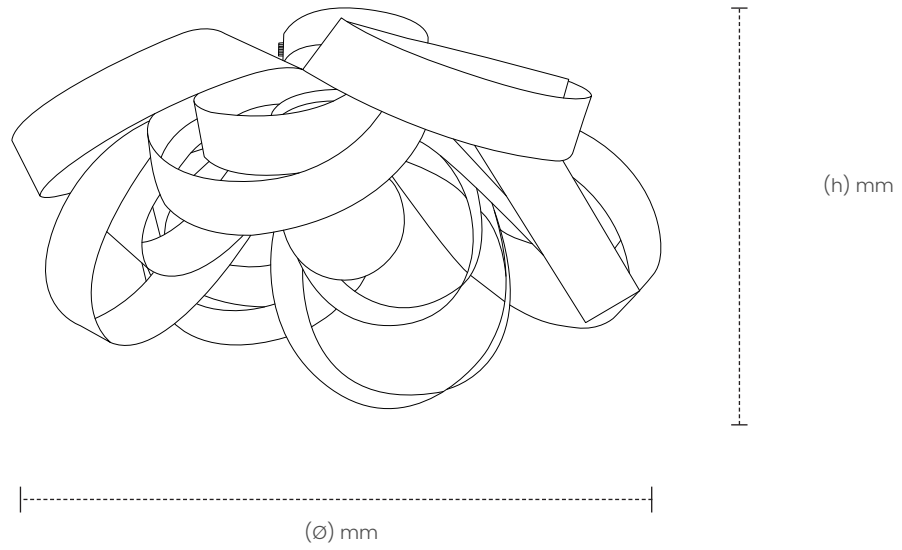

# Noctis Skipper Flush Ceiling Light

---

Undulating loops of timber navigate over and around. Where pared back design meets our signature curves, the Skipper Lighting Range leads the charge.

The Noctis Skipper Flush Ceiling Light merges Scandinavian design principles with our signature curved aesthetic. Crafted from beautifully ebonised, sustainably sourced poplar, this achromatic wooden lampshade features a hand-shaped open structure that radiates light upward and outward, creating a captivating interplay of brightness and shadow. This truly timeless design suits many spaces, perfect for striking dining areas, compact hallways and bold bedrooms.

Achieve impact with a lighter touch. Embrace simplicity. Make a statement in your space.

---

**DISCLAIMER**

Due to the character of handcrafted natural products, all dimensions are approximate. Wood colour may slightly vary. All product details are correct at time of print and are subject to change without notice.

**NOCTIS SKIPPER SMALL FLUSH CEILING LIGHT**

**NOCTIS SKIPPER FLUSH CEILING LIGHT**

SKU	TR-NCT-SKIP-FL-SML	TR-NCT-SKIP-FL
DIMENSIONS L X W X H (mm)	UNBOXED: ∅460 X 170 BOXED: 457 X 457 X 305	UNBOXED: ∅620 X 275 BOXED: 470 X 470 X 330
WEIGHT (KG)	UNBOXED: 0.3 BOXED: 2	UNBOXED: 0.5 BOXED: 3