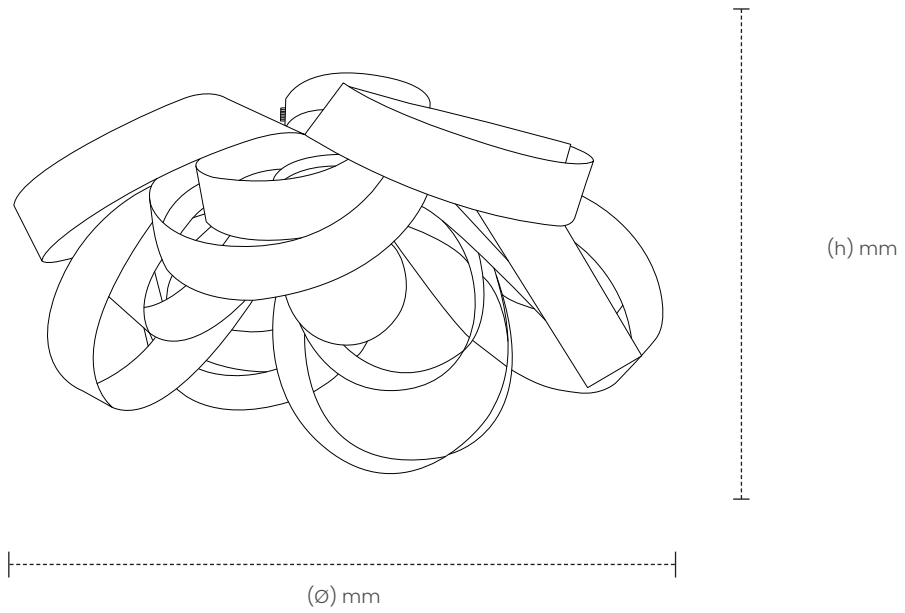

Skipper Flush Ceiling Light

Scandinavian design principles and our sought-after aesthetic, merged. Sustainably sourced ash, oak or walnut wood is hand-shaped by our skilled workshop team to create a flush fitting, ceiling mounted shade that illuminates space with a bright, bold contrast of light and shadow. Suited to smaller rooms with low ceilings, the Skipper Flush Ceiling Light brings atmosphere in abundance - without taking up too much space.

DISCLAIMER

Due to the character of handcrafted natural products, all dimensions are approximate. Wood colour may slightly vary. All product details are correct at time of print and are subject to change without notice.

SKIPPER SMALL FLUSH CEILING LIGHT

SKIPPER FLUSH CEILING LIGHT

SKU	ASH: TR-SKIP-FL-A-SML OAK: TR-SKIP-FL-O-SML WALNUT: TR-SKIP-FL-W-SML	ASH: TR-SKIP-FL-A OAK: TR-SKIP-FL-O WALNUT: TR-SKIP-FL-W
DIMENSIONS L X W X H (mm)	UNBOXED: Ø460 X 170 BOXED: 457 X 457 X 305	UNBOXED: Ø620 X 225 BOXED: 610 X 610 X 390
WEIGHT (KG)	UNBOXED: 0.3 BOXED: 2	UNBOXED: 0.5 BOXED: 3