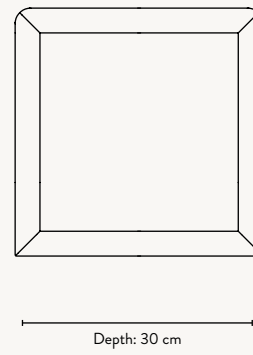

LITTLE ARCHITECT TABLE

LITTLE ARCHITECT DESK

LITTLE ARCHITECT POCKET

LITTLE ARCHITECT STOOL

FRONT VIEW

SIDE VIEW

LITTLE ARCHITECT BENCH

FRONT VIEW

SIDE VIEW

LITTLE ARCHITECT CHAIR

FRONT VIEW

SIDE VIEW

LITTLE ARCHITECT BENCH

Size: H: 30 x W: 62 x D: 30 cm
 H: 11.8 x W: 24.4 x D: 11.8 in
 Material: Solid ash wood and ash veneer with
 MDF core. FSC™ certified
 Care: Wipe with a damp cloth
 Info: Delivered flatpacked and unassembled.
 CE-tested. Registered design
 Design: Collaboration with Says Who
 Net. weight: 3.5 kg
 Packsize: 1

LITTLE ARCHITECT CHAIR

Size: H: 51 x W: 32 x D: 30 cm
 H: 20.1 x W: 12.6 x D: 11.8 in
 Material: Solid ash wood and ash veneer with
 MDF core. FSC™ certified
 Care: Wipe with a damp cloth
 Info: Delivered assembled. CE-tested.
 Registered design
 Design: Collaboration with Says Who
 Net. weight: 2.5 kg
 Packsize: 1

LITTLE ARCHITECT DESK

Size: H: 60 x W: 70 x D: 45 cm
 H: 23.6 x W: 27.6 x D: 17.7 in
 Material: Solid ash wood and ash veneer with
 MDF core. FSC™ certified
 Care: Wipe with a damp cloth
 Info: Delivered flatpacked and unassembled.
 CE-tested. Registered design
 Design: Collaboration with Says Who
 Net. weight: 5.7 kg
 Packsize: 1