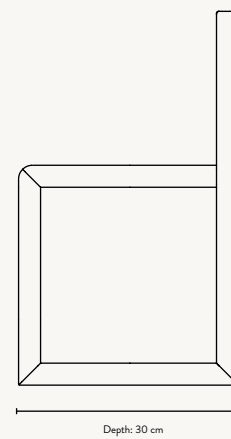

LITTLE ARCHITECT TABLE

LITTLE ARCHITECT DESK

LITTLE ARCHITECT POCKET

LITTLE ARCHITECT STOOL

FRONT VIEW

SIDE VIEW

LITTLE ARCHITECT BENCH

FRONT VIEW

SIDE VIEW

LITTLE ARCHITECT CHAIR

FRONT VIEW

SIDE VIEW

LITTLE ARCHITECT BENCH

Size: H: 30 x W: 62 x D: 30 cm
 H: 11.8 x W: 24.4 x D: 11.8 in
 Material: Solid ash wood and ash veneer with
 MDF core. FSC™ certified
 Care: Wipe with a damp cloth
 Info: Delivered flatpacked and unassembled.
 CE-tested. Registered design
 Design: Collaboration with Says Who
 Net. weight: 3.5 kg
 Packsize: 1

LITTLE ARCHITECT CHAIR

Size: H: 51 x W: 32 x D: 30 cm
 H: 20.1 x W: 12.6 x D: 11.8 in
 Material: Solid ash wood and ash veneer with
 MDF core. FSC™ certified
 Care: Wipe with a damp cloth
 Info: Delivered assembled. CE-tested.
 Registered design
 Design: Collaboration with Says Who
 Net. weight: 2.5 kg
 Packsize: 1

LITTLE ARCHITECT DESK

Size: H: 60 x W: 70 x D: 45 cm
 H: 23.6 x W: 27.6 x D: 17.7 in
 Material: Solid ash wood and ash veneer with
 MDF core. FSC™ certified
 Care: Wipe with a damp cloth
 Info: Delivered flatpacked and unassembled.
 CE-tested. Registered design
 Design: Collaboration with Says Who
 Net. weight: 5.7 kg
 Packsize: 1