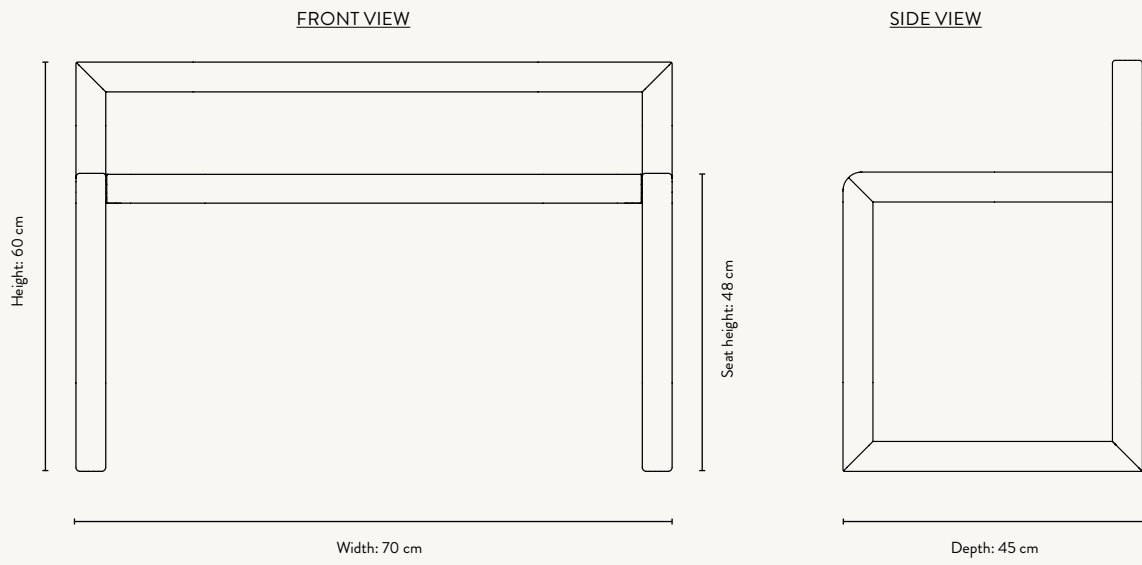

LITTLE ARCHITECT DESK