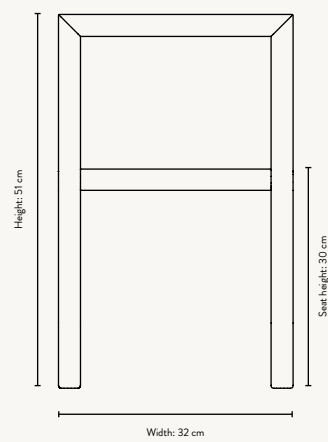

LITTLE ARCHITECT TABLE

LITTLE ARCHITECT DESK

LITTLE ARCHITECT POCKET

LITTLE ARCHITECT STOOL

FRONT VIEW

SIDE VIEW

LITTLE ARCHITECT BENCH

FRONT VIEW

SIDE VIEW

LITTLE ARCHITECT CHAIR

FRONT VIEW

SIDE VIEW

LITTLE ARCHITECT BENCH

Size: H: 30 x W: 62 x D: 30 cm
 H: 11.8 x W: 24.4 x D: 11.8 in
 Material: Solid ash wood and ash veneer with
 MDF core. FSC™ certified
 Care: Wipe with a damp cloth
 Info: Delivered flatpacked and unassembled.
 CE-tested. Registered design
 Design: Collaboration with Says Who
 Net. weight: 3.5 kg
 Packsize: 1

LITTLE ARCHITECT CHAIR

Size: H: 51 x W: 32 x D: 30 cm
 H: 20.1 x W: 12.6 x D: 11.8 in
 Material: Solid ash wood and ash veneer with
 MDF core. FSC™ certified
 Care: Wipe with a damp cloth
 Info: Delivered assembled. CE-tested.
 Registered design
 Design: Collaboration with Says Who
 Net. weight: 2.5 kg
 Packsize: 1

LITTLE ARCHITECT DESK

Size: H: 60 x W: 70 x D: 45 cm
 H: 23.6 x W: 27.6 x D: 17.7 in
 Material: Solid ash wood and ash veneer with
 MDF core. FSC™ certified
 Care: Wipe with a damp cloth
 Info: Delivered flatpacked and unassembled.
 CE-tested. Registered design
 Design: Collaboration with Says Who
 Net. weight: 5.7 kg
 Packsize: 1