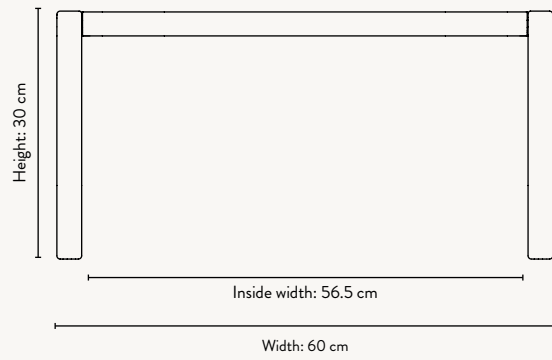

LITTLE ARCHITECT TABLE

LITTLE ARCHITECT DESK

LITTLE ARCHITECT POCKET

LITTLE ARCHITECT STOOL

FRONT VIEW

SIDE VIEW

LITTLE ARCHITECT BENCH

FRONT VIEW

SIDE VIEW

LITTLE ARCHITECT CHAIR

FRONT VIEW

SIDE VIEW

LITTLE ARCHITECT BENCH

Size: H: 30 x W: 62 x D: 30 cm
 H: 11.8 x W: 24.4 x D: 11.8 in
 Material: Solid ash wood and ash veneer with
 MDF core. FSC™ certified
 Care: Wipe with a damp cloth
 Info: Delivered flatpacked and unassembled.
 CE-tested. Registered design
 Design: Collaboration with Says Who
 Net. weight: 3.5 kg
 Packsize: 1

LITTLE ARCHITECT CHAIR

Size: H: 51 x W: 32 x D: 30 cm
 H: 20.1 x W: 12.6 x D: 11.8 in
 Material: Solid ash wood and ash veneer with
 MDF core. FSC™ certified
 Care: Wipe with a damp cloth
 Info: Delivered assembled. CE-tested.
 Registered design
 Design: Collaboration with Says Who
 Net. weight: 2.5 kg
 Packsize: 1

LITTLE ARCHITECT DESK

Size: H: 60 x W: 70 x D: 45 cm
 H: 23.6 x W: 27.6 x D: 17.7 in
 Material: Solid ash wood and ash veneer with
 MDF core. FSC™ certified
 Care: Wipe with a damp cloth
 Info: Delivered flatpacked and unassembled.
 CE-tested. Registered design
 Design: Collaboration with Says Who
 Net. weight: 5.7 kg
 Packsize: 1