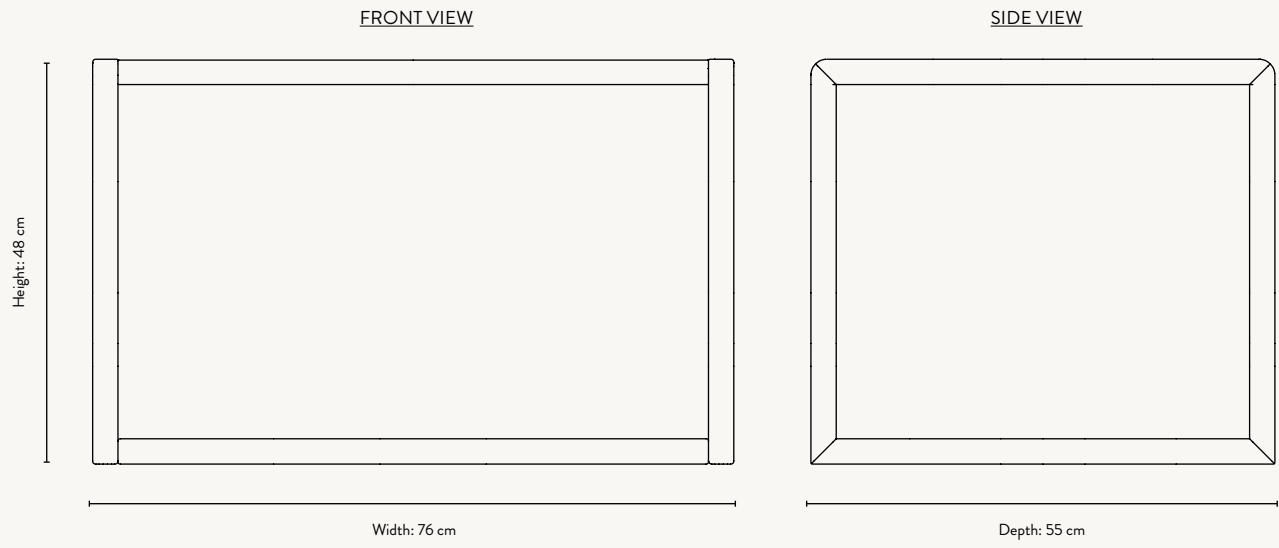

LITTLE ARCHITECT TABLE