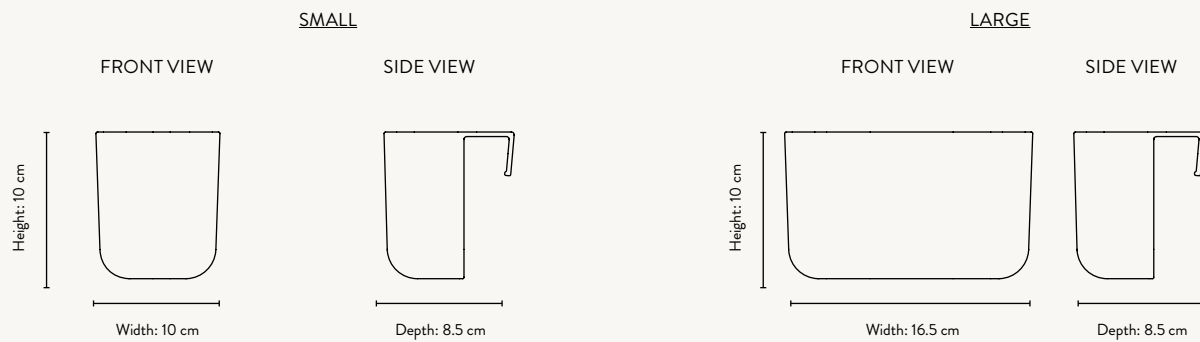

LITTLE ARCHITECT POCKET