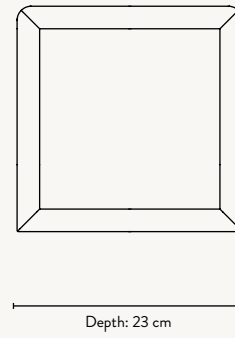

LITTLE ARCHITECT TABLE

LITTLE ARCHITECT DESK

LITTLE ARCHITECT POCKET

LITTLE ARCHITECT STOOL

FRONT VIEW

SIDE VIEW

LITTLE ARCHITECT BENCH

FRONT VIEW

SIDE VIEW

LITTLE ARCHITECT CHAIR

FRONT VIEW

SIDE VIEW

LITTLE ARCHITECT BENCH

Size: H: 30 x W: 62 x D: 30 cm
 H: 11.8 x W: 24.4 x D: 11.8 in
 Material: Solid ash wood and ash veneer with
 MDF core. FSC™ certified
 Care: Wipe with a damp cloth
 Info: Delivered flatpacked and unassembled.
 CE-tested. Registered design
 Design: Collaboration with Says Who
 Net. weight: 3.5 kg
 Packsize: 1

LITTLE ARCHITECT CHAIR

Size: H: 51 x W: 32 x D: 30 cm
 H: 20.1 x W: 12.6 x D: 11.8 in
 Material: Solid ash wood and ash veneer with
 MDF core. FSC™ certified
 Care: Wipe with a damp cloth
 Info: Delivered assembled. CE-tested.
 Registered design
 Design: Collaboration with Says Who
 Net. weight: 2.5 kg
 Packsize: 1

LITTLE ARCHITECT DESK

Size: H: 60 x W: 70 x D: 45 cm
 H: 23.6 x W: 27.6 x D: 17.7 in
 Material: Solid ash wood and ash veneer with
 MDF core. FSC™ certified
 Care: Wipe with a damp cloth
 Info: Delivered flatpacked and unassembled.
 CE-tested. Registered design
 Design: Collaboration with Says Who
 Net. weight: 5.7 kg
 Packsize: 1