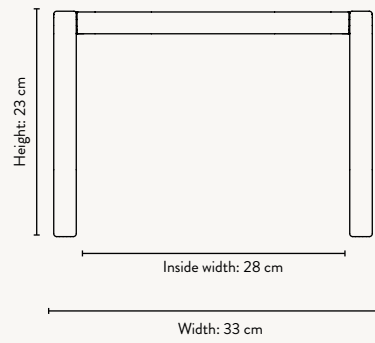

LITTLE ARCHITECT TABLE

LITTLE ARCHITECT DESK

LITTLE ARCHITECT POCKET

LITTLE ARCHITECT STOOL

FRONT VIEW

SIDE VIEW

LITTLE ARCHITECT BENCH

FRONT VIEW

SIDE VIEW

LITTLE ARCHITECT CHAIR

FRONT VIEW

SIDE VIEW

LITTLE ARCHITECT BENCH

Size: H: 30 x W: 62 x D: 30 cm
 H: 11.8 x W: 24.4 x D: 11.8 in
 Material: Solid ash wood and ash veneer with
 MDF core. FSC™ certified
 Care: Wipe with a damp cloth
 Info: Delivered flatpacked and unassembled.
 CE-tested. Registered design
 Design: Collaboration with Says Who
 Net. weight: 3.5 kg
 Packsize: 1

LITTLE ARCHITECT CHAIR

Size: H: 51 x W: 32 x D: 30 cm
 H: 20.1 x W: 12.6 x D: 11.8 in
 Material: Solid ash wood and ash veneer with
 MDF core. FSC™ certified
 Care: Wipe with a damp cloth
 Info: Delivered assembled. CE-tested.
 Registered design
 Design: Collaboration with Says Who
 Net. weight: 2.5 kg
 Packsize: 1

LITTLE ARCHITECT DESK

Size: H: 60 x W: 70 x D: 45 cm
 H: 23.6 x W: 27.6 x D: 17.7 in
 Material: Solid ash wood and ash veneer with
 MDF core. FSC™ certified
 Care: Wipe with a damp cloth
 Info: Delivered flatpacked and unassembled.
 CE-tested. Registered design
 Design: Collaboration with Says Who
 Net. weight: 5.7 kg
 Packsize: 1