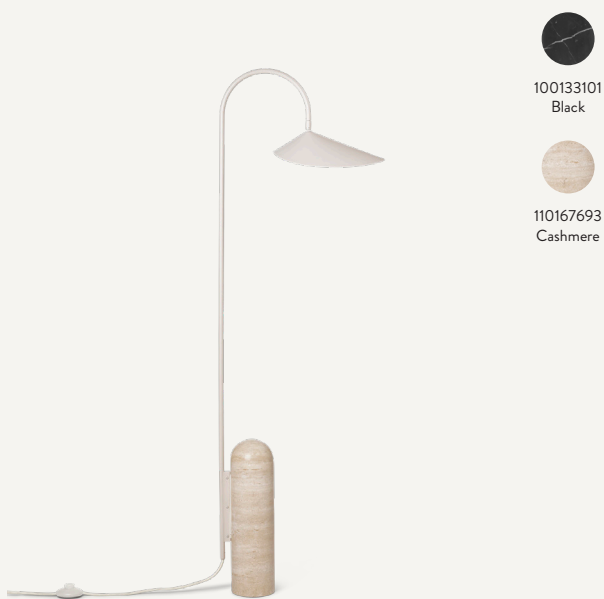

Country of origin: China

Assembly: The lamps come fully assembled. A detailed manual for wall mounting is included with the wall lamp.

MATERIALS

Structure: extruded steel tube with die cast steel joints & brackets. Powder coated in matte black, bronze or cashmere.
Lampshade: pressed aluminium. Outside powder coated in matte black and inside in matte off-white.
Base of table and floor lamps: handmade solid black marble.
Cord: 2.6 meters of black fabric covered cord with inline rocker switch.

ARUM FLOOR LAMP

Size: H: 136 x W: 25 x D: 42 cm
 H: 53.5 x W: 9.8 x D: 16.5 in

Material: Solid black marble base. Powder coated iron structure and aluminium lampshade. Electrical components. E14 socket. 2.6 metre black fabric cord. Matte Off-white inside.
 Solid travertine base. Powder coated iron structure and aluminium lampshade. Electrical components. E14 socket. 2.6 metre fabric cord. Matte Off-white inside

Net. weight: 11.7 kg
 Packsize: 1

ARUM TABLE LAMP

Size: H: 50 x W: 20.5 x D: 34 cm
 H: 19.7 x W: 8.1 x D: 13.4 in

Material: Solid black marble base. Powder coated iron structure and aluminium lampshade. Electrical components. E14 socket. 2.6 metre black fabric cord. Matte Off-white inside.
 Solid travertine base. Powder coated iron structure and aluminium lampshade. Electrical components. E14 socket. 2.6 metre fabric cord. Matte Off-white inside