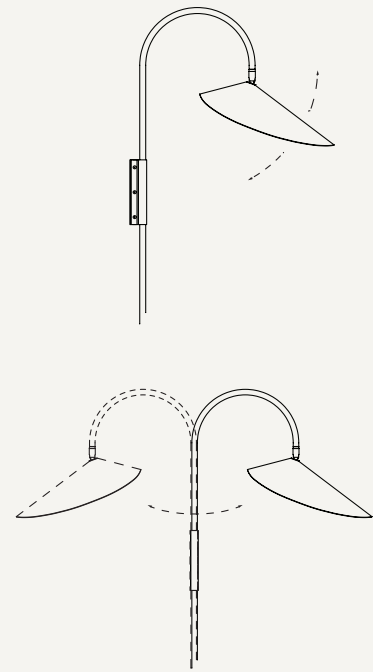

Material: Powder coated iron structure and aluminium lampshade matte Off-white inside. Electrical components E14 socket 2.6 metre fabric cord with on/off switch

Care: Wipe with a dry cloth

Info: Voltage: 220-240V - 50Hz. Light source: E14 max 12 watt LED. Bulb not included. Direction of lampshade can be adjusted. Only approved for EU/NO/CH/SA/UK (UK plug version for UK). Separate version for US. Registered design

Care: Wipe with a damp cloth

Info: Voltage: 220-240V - 50Hz. Light source: E14 max 12 watt LED. Bulb not included. Direction of lampshade can be adjusted. Only approved for EU/NO/CH/SA/UK (UK plug version for UK). Separate version for US. Registered design

Net. weight: 0.5 kg

Packsizes: 2

ARUM FLOOR LAMP

Lampshade direction can be adjusted

ARUM TABLE LAMP

ARUM SWIVEL WALL LAMP TALL

Lampshade direction
can be adjusted

ARUM SWIVEL WALL LAMP

Lamp and lampshade direction can be adjusted

ARUM WALL SCONCE

Lampshade direction can be adjusted

Space to feel comfortably you