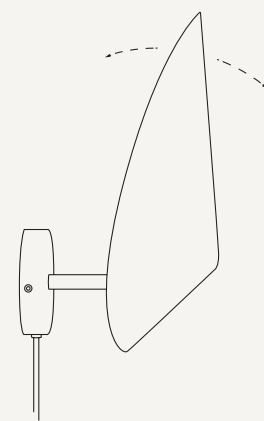

Care: Wipe with a damp cloth

Info: Voltage: 220-240V - 50Hz. Light source: E14 max 12 watt LED. Bulb not included. Direction of lampshade can be adjusted. Only approved for EU/NO/CH/SA/UK (UK plug version for UK). Separate version for US. Registered design

Net. weight: 0.5 kg

Packsizes: 2

ARUM FLOOR LAMP

Lampshade direction can be adjusted

ARUM TABLE LAMP

ARUM SWIVEL WALL LAMP TALL

Lampshade direction
can be adjusted

ARUM SWIVEL WALL LAMP

Lamp and lampshade direction can be adjusted

ARUM WALL SCONCE

Lampshade direction can be adjusted

Space to feel comfortably you