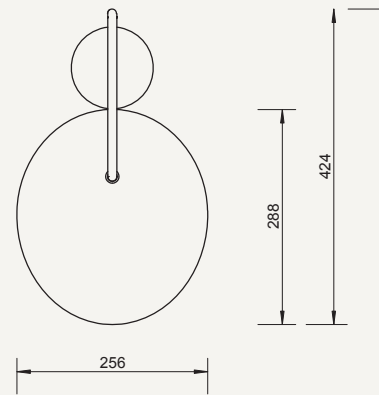

Net. weight: 1.4 kg

Packsizes: 1

ARUM SWIVEL WALL LAMP

Size: H: 47 x W: 26 x D: 44 cm
H: 18.5 x W: 10.2 x D: 17.3 in

Material: Powder coated iron structure and aluminium lampshade matte Off-white inside. Electrical components E14 socket 2.6 metre fabric cord with on/off switch

Net. weight: 0.9 kg

Packsizes: 2

1104266372
Black

1104266373
Cashmere

ARUM WALL SCONCE

Size: H: 29 x W: 26 x D: 16 cm
H: 11.4 x W: 10.2 x D: 6.3 in

Material: Powder coated aluminium lampshade with stainless steel bracket. E14 socket with 2.6 metre fabric cord. Matte Off-white inside

Care: Wipe with a damp cloth

Info: Voltage: 220-240V - 50Hz. Light source: E14 max 12 watt LED. Bulb not included. Direction of lampshade can be adjusted. Only approved for EU/NO/CH/SA/UK (UK plug version for UK). Separate version for US. Registered design

Net. weight: 0.5 kg

Packsizes: 2

ARUM FLOOR LAMP

Lampshade direction can be adjusted

ARUM TABLE LAMP

ARUM SWIVEL WALL LAMP TALL

Lampshade direction
can be adjusted

ARUM SWIVEL WALL LAMP