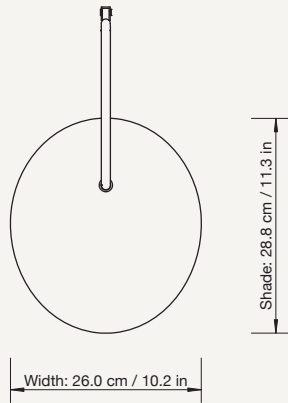

Net. weight: 11.7 kg
 Packsize: 1

ARUM TABLE LAMP

Size: H: 50 x W: 20.5 x D: 34 cm
 H: 19.7 x W: 8.1 x D: 13.4 in

Material: Solid black marble base. Powder coated iron structure and aluminium lampshade. Electrical components. E14 socket. 2.6 metre black fabric cord. Matte Off-white inside.
 Solid travertine base. Powder coated iron structure and aluminium lampshade. Electrical components. E14 socket. 2.6 metre fabric cord. Matte Off-white inside

Net. weight: 1.4 kg

Packsizes: 1

ARUM SWIVEL WALL LAMP

Size: H: 47 x W: 26 x D: 44 cm
H: 18.5 x W: 10.2 x D: 17.3 in

Material: Powder coated iron structure and aluminium lampshade matte Off-white inside. Electrical components E14 socket 2.6 metre fabric cord with on/off switch

Net. weight: 0.9 kg

Packsizes: 2

1104266372
Black

1104266373
Cashmere

ARUM WALL SCONCE

Size: H: 29 x W: 26 x D: 16 cm
H: 11.4 x W: 10.2 x D: 6.3 in

Material: Powder coated aluminium lampshade with stainless steel bracket. E14 socket with 2.6 metre fabric cord. Matte Off-white inside

Net. weight: 0.5 kg

Packsizes: 2

ARUM FLOOR LAMP

Lampshade direction can be adjusted

ARUM TABLE LAMP

ARUM SWIVEL WALL LAMP TALL

Lampshade direction
can be adjusted

ARUM SWIVEL WALL LAMP