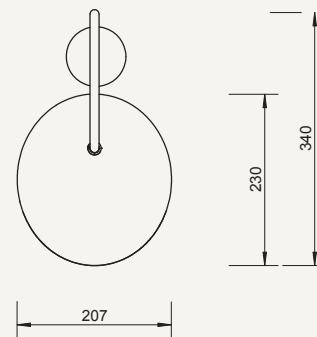

Net. weight: 1.4 kg

Packsizes: 1

ARUM SWIVEL WALL LAMP

Size: H: 47 x W: 26 x D: 44 cm
H: 18.5 x W: 10.2 x D: 17.3 in

Material: Powder coated iron structure and aluminium lampshade matte Off-white inside. Electrical components E14 socket 2.6 metre fabric cord with on/off switch

Net. weight: 0.9 kg

Packsizes: 2

1104266372
Black

1104266373
Cashmere

ARUM WALL SCONCE

Size: H: 29 x W: 26 x D: 16 cm
H: 11.4 x W: 10.2 x D: 6.3 in

Material: Powder coated aluminium lampshade with stainless steel bracket. E14 socket with 2.6 metre fabric cord. Matte Off-white inside

Care: Wipe with a damp cloth

Info: Voltage: 220-240V - 50Hz. Light source: E14 max 12 watt LED. Bulb not included. Direction of lampshade can be adjusted. Only approved for EU/NO/CH/SA/UK (UK plug version for UK). Separate version for US. Registered design

Net. weight: 0.5 kg

Packsizes: 2

ARUM FLOOR LAMP

Lampshade direction can be adjusted

ARUM TABLE LAMP

ARUM SWIVEL WALL LAMP TALL

Lampshade direction
can be adjusted

ARUM SWIVEL WALL LAMP