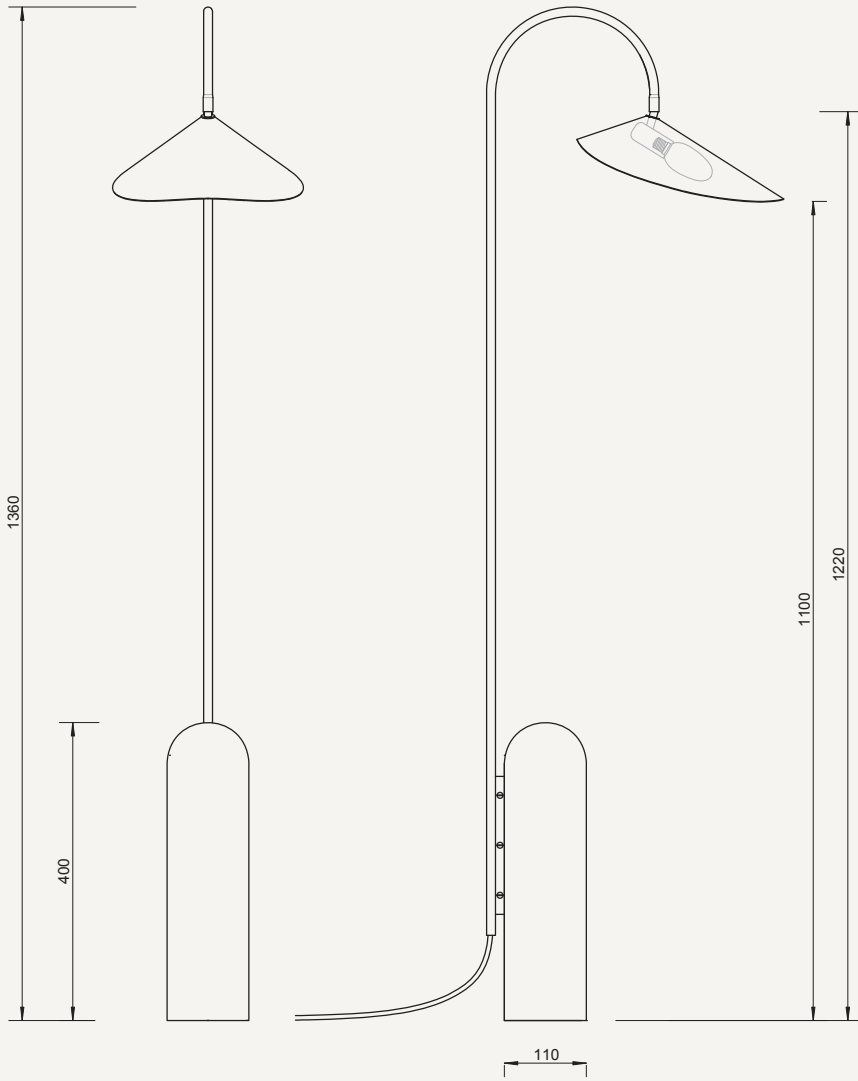

ARUM FLOOR LAMP

Lampshade direction can be adjusted