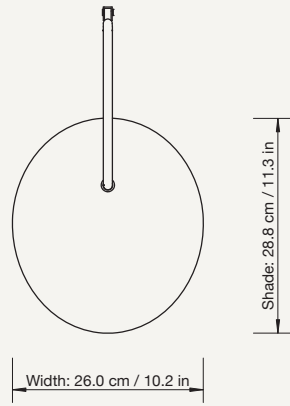

Net. weight: 11.7 kg
 Packsize: 1

ARUM TABLE LAMP

Size: H: 50 x W: 20.5 x D: 34 cm
 H: 19.7 x W: 8.1 x D: 13.4 in

Material: Solid black marble base. Powder coated iron structure and aluminium lampshade. Electrical components. E14 socket. 2.6 metre black fabric cord. Matte Off-white inside.
 Solid travertine base. Powder coated iron structure and aluminium lampshade. Electrical components. E14 socket. 2.6 metre fabric cord. Matte Off-white inside

Net. weight: 1.4 kg

Packsizes: 1

ARUM SWIVEL WALL LAMP

Size: H: 47 x W: 26 x D: 44 cm
H: 18.5 x W: 10.2 x D: 17.3 in

Material: Powder coated iron structure and aluminium lampshade matte Off-white inside. Electrical components E14 socket 2.6 metre fabric cord with on/off switch

Net. weight: 0.9 kg

Packsizes: 2

1104266372
Black

1104266373
Cashmere

ARUM WALL SCONCE

Size: H: 29 x W: 26 x D: 16 cm
H: 11.4 x W: 10.2 x D: 6.3 in

Material: Powder coated aluminium lampshade with stainless steel bracket. E14 socket with 2.6 metre fabric cord. Matte Off-white inside

Net. weight: 0.5 kg

Packsizes: 2

ARUM FLOOR LAMP

Lampshade direction can be adjusted

ARUM TABLE LAMP

ARUM SWIVEL WALL LAMP TALL

Lampshade direction
can be adjusted

ARUM SWIVEL WALL LAMP