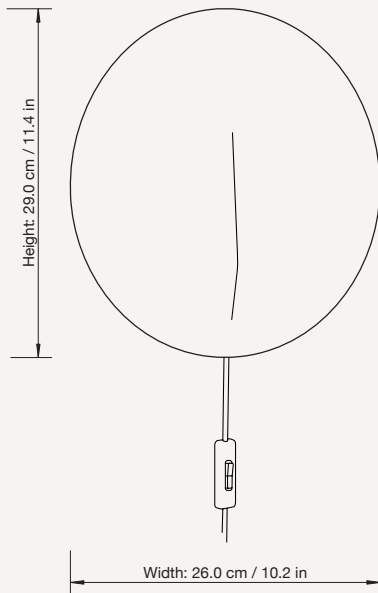

ARUM WALL SCONCE

Lampshade direction can be adjusted