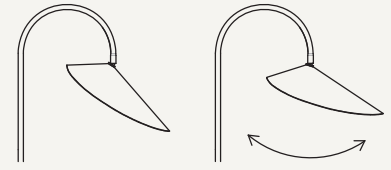

ARUM FLOOR LAMP

Lampshade direction can be adjusted