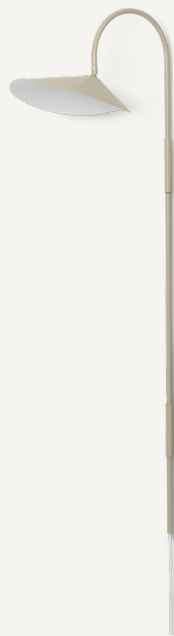

Country of origin: China

Assembly: The lamps come fully assembled. A detailed manual for wall mounting is included with the wall lamp.

MATERIALS

Structure: extruded steel tube with die cast steel joints & brackets. Powder coated in matte black, bronze or cashmere.
Lampshade: pressed aluminium. Outside powder coated in matte black and inside in matte off-white.
Base of table and floor lamps: handmade solid black marble.
Cord: 2.6 meters of black fabric covered cord with inline rocker switch.

ARUM FLOOR LAMP

Size: H: 136 x W: 25 x D: 42 cm
 H: 53.5 x W: 9.8 x D: 16.5 in

Material: Solid black marble base. Powder coated iron structure and aluminium lampshade. Electrical components. E14 socket. 2.6 metre black fabric cord. Matte Off-white inside.
 Solid travertine base. Powder coated iron structure and aluminium lampshade. Electrical components. E14 socket. 2.6 metre fabric cord. Matte Off-white inside

Net. weight: 11.7 kg
 Packsize: 1

ARUM TABLE LAMP

Size: H: 50 x W: 20.5 x D: 34 cm
 H: 19.7 x W: 8.1 x D: 13.4 in

Material: Solid black marble base. Powder coated iron structure and aluminium lampshade. Electrical components. E14 socket. 2.6 metre black fabric cord. Matte Off-white inside.
 Solid travertine base. Powder coated iron structure and aluminium lampshade. Electrical components. E14 socket. 2.6 metre fabric cord. Matte Off-white inside

Net. weight: 2.9 kg
 Packsize: 1

1104266355
Black

1104266356
Cashmere

1104266325
Black

1104266830
Bronze

1104266326
Cashmere

ARUM SWIVEL WALL LAMP TALL

Size: H: 127 x W: 26 x D: 44 cm
H: 50 x W: 10.2 x D: 17.3 in