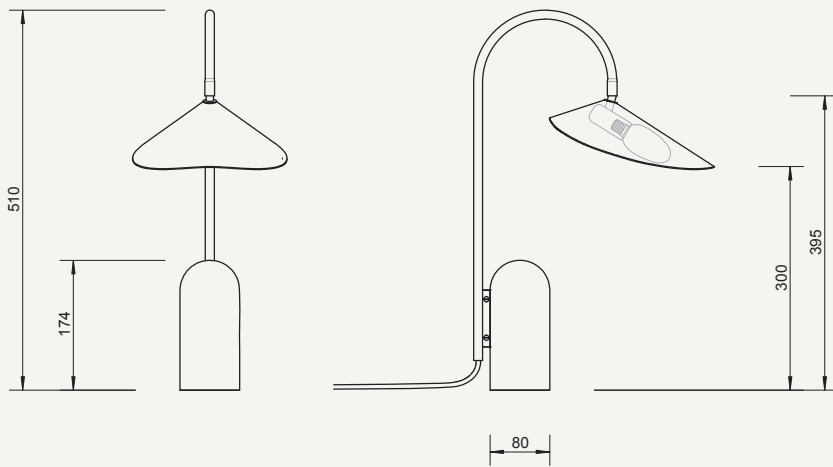

Net. weight: 1.4 kg

Packsizes: 1

ARUM SWIVEL WALL LAMP

Size: H: 47 x W: 26 x D: 44 cm
H: 18.5 x W: 10.2 x D: 17.3 in

Material: Powder coated iron structure and aluminium lampshade matte Off-white inside. Electrical components E14 socket 2.6 metre fabric cord with on/off switch

Care: Wipe with a damp cloth

Info: Voltage: 220-240V - 50Hz. Light source: E14 max 12 watt LED. Bulb not included. Direction of lampshade can be adjusted. Only approved for EU/NO/CH/SA/UK (UK plug version for UK). Separate version for US. Registered design

Net. weight: 0.5 kg

Packsizes: 2

ARUM FLOOR LAMP

Lampshade direction can be adjusted

ARUM TABLE LAMP

ARUM SWIVEL WALL LAMP TALL

Lampshade direction
can be adjusted

ARUM SWIVEL WALL LAMP

Lamp and lampshade direction can be adjusted

ARUM WALL SCONCE

Lampshade direction can be adjusted

Space to feel comfortably you