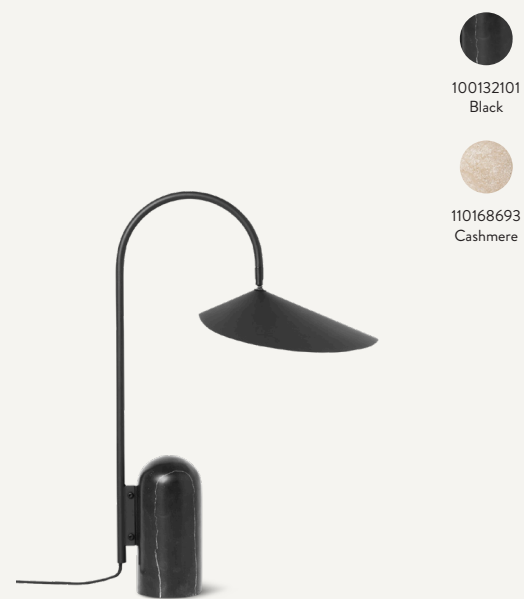

Arum Lighting Collection

Arum Lighting Collection

Named after the Arum plant, this family of table, floor and wall lamps is characterised by an organically shaped lampshade that gently pends from a softly curved metal structure in a leaf-like manner. The off-centre composition of the lamps achieves the perfect balance through a solid black marble base that acts as counterweight. With a matte, off-white inside of the shade, the lamps provide a soft, evenly distributed light, while the direction of the lampshade can be adjusted to ensure optimal light conditions in all situations.

Country of origin: China

Assembly: The lamps come fully assembled. A detailed manual for wall mounting is included with the wall lamp.

MATERIALS

Structure: extruded steel tube with die cast steel joints & brackets. Powder coated in matte black, bronze or cashmere.
Lampshade: pressed aluminium. Outside powder coated in matte black and inside in matte off-white.
Base of table and floor lamps: handmade solid black marble.
Cord: 2.6 meters of black fabric covered cord with inline rocker switch.

ARUM FLOOR LAMP

Size: H: 136 x W: 25 x D: 42 cm
 H: 53.5 x W: 9.8 x D: 16.5 in

Material: Solid black marble base. Powder coated iron structure and aluminium lampshade. Electrical components. E14 socket. 2.6 metre black fabric cord. Matte Off-white inside.
 Solid travertine base. Powder coated iron structure and aluminium lampshade. Electrical components. E14 socket. 2.6 metre fabric cord. Matte Off-white inside

Net. weight: 11.7 kg
 Packsize: 1

ARUM TABLE LAMP

Size: H: 50 x W: 20.5 x D: 34 cm
 H: 19.7 x W: 8.1 x D: 13.4 in

Material: Solid black marble base. Powder coated iron structure and aluminium lampshade. Electrical components. E14 socket. 2.6 metre black fabric cord. Matte Off-white inside.
 Solid travertine base. Powder coated iron structure and aluminium lampshade. Electrical components. E14 socket. 2.6 metre fabric cord. Matte Off-white inside