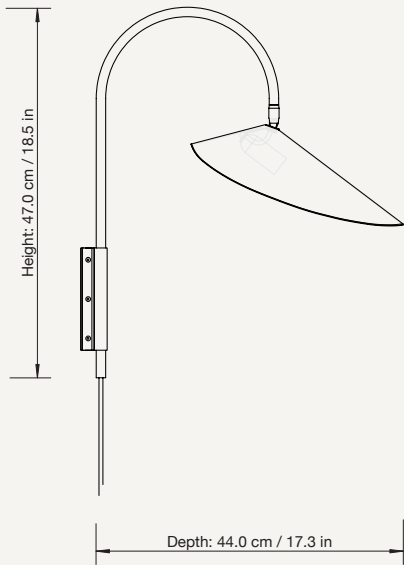

ARUM FLOOR LAMP

Size: H: 136 x W: 25 x D: 42 cm
 H: 53.5 x W: 9.8 x D: 16.5 in

Material: Solid black marble base. Powder coated iron structure and aluminium lampshade. Electrical components. E14 socket. 2.6 metre black fabric cord. Matte Off-white inside.
 Solid travertine base. Powder coated iron structure and aluminium lampshade. Electrical components. E14 socket. 2.6 metre fabric cord. Matte Off-white inside

Net. weight: 11.7 kg
 Packsize: 1

ARUM TABLE LAMP

Size: H: 50 x W: 20.5 x D: 34 cm
 H: 19.7 x W: 8.1 x D: 13.4 in

Material: Solid black marble base. Powder coated iron structure and aluminium lampshade. Electrical components. E14 socket. 2.6 metre black fabric cord. Matte Off-white inside.
 Solid travertine base. Powder coated iron structure and aluminium lampshade. Electrical components. E14 socket. 2.6 metre fabric cord. Matte Off-white inside

Net. weight: 1.4 kg

Packsizes: 1

ARUM SWIVEL WALL LAMP

Size: H: 47 x W: 26 x D: 44 cm
H: 18.5 x W: 10.2 x D: 17.3 in

Material: Powder coated iron structure and aluminium lampshade matte Off-white inside. Electrical components E14 socket 2.6 metre fabric cord with on/off switch

Net. weight: 0.5 kg

Packsizes: 2

ARUM FLOOR LAMP

Lampshade direction can be adjusted

ARUM TABLE LAMP

ARUM SWIVEL WALL LAMP TALL

Lampshade direction
can be adjusted

ARUM SWIVEL WALL LAMP