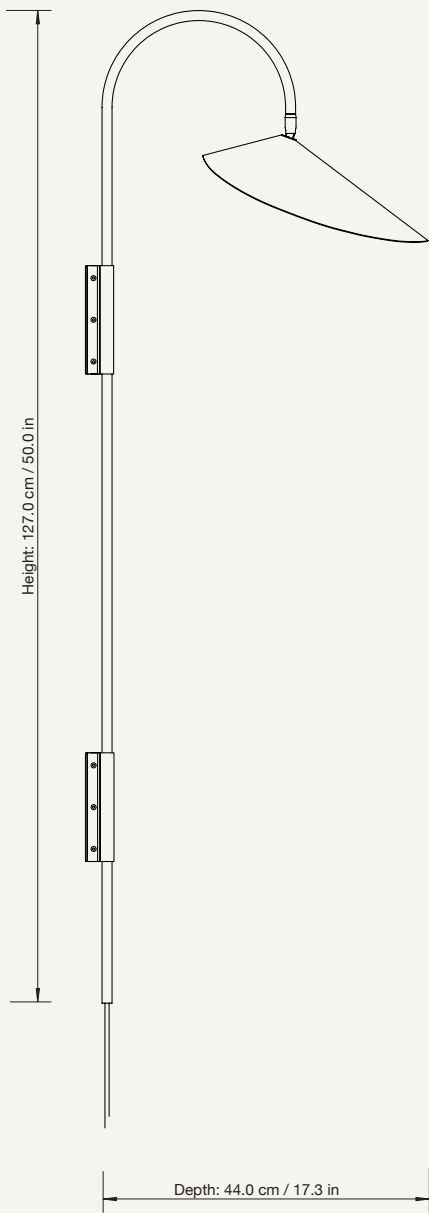

ARUM FLOOR LAMP

Size: H: 136 x W: 25 x D: 42 cm
 H: 53.5 x W: 9.8 x D: 16.5 in

Material: Solid black marble base. Powder coated iron structure and aluminium lampshade. Electrical components. E14 socket. 2.6 metre black fabric cord. Matte Off-white inside.
 Solid travertine base. Powder coated iron structure and aluminium lampshade. Electrical components. E14 socket. 2.6 metre fabric cord. Matte Off-white inside

Net. weight: 11.7 kg
 Packsize: 1

ARUM TABLE LAMP

Size: H: 50 x W: 20.5 x D: 34 cm
 H: 19.7 x W: 8.1 x D: 13.4 in

Material: Solid black marble base. Powder coated iron structure and aluminium lampshade. Electrical components. E14 socket. 2.6 metre black fabric cord. Matte Off-white inside.
 Solid travertine base. Powder coated iron structure and aluminium lampshade. Electrical components. E14 socket. 2.6 metre fabric cord. Matte Off-white inside

Material: Powder coated iron structure and aluminium lampshade matte Off-white inside. Electrical components E14 socket 2.6 metre fabric cord with on/off switch

Care: Wipe with a dry cloth

Info: Voltage: 220-240V - 50Hz. Light source: E14 max 12 watt LED. Bulb not included. Direction of lampshade can be adjusted. Only approved for EU/NO/CH/SA/UK (UK plug version for UK). Separate version for US. Registered design

Net. weight: 0.5 kg

Packsizes: 2

ARUM FLOOR LAMP

Lampshade direction can be adjusted

ARUM TABLE LAMP

ARUM SWIVEL WALL LAMP TALL

Lampshade direction
can be adjusted

ARUM SWIVEL WALL LAMP