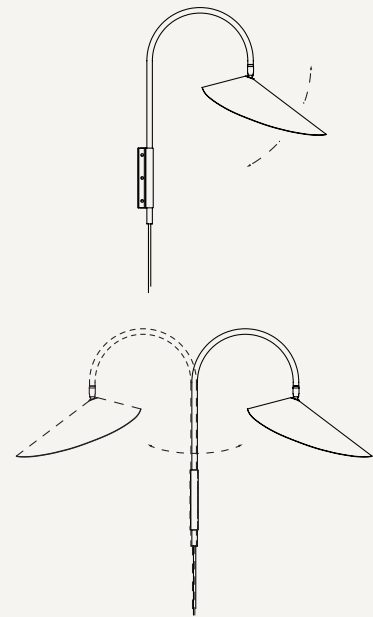

Material: Powder coated iron structure and aluminium lampshade matte Off-white inside. Electrical components E14 socket 2.6 metre fabric cord with on/off switch

Care: Wipe with a dry cloth

Info: Voltage: 220-240V - 50Hz. Light source: E14 max 12 watt LED. Bulb not included. Direction of lampshade can be adjusted. Only approved for EU/NO/CH/SA/UK (UK plug version for UK). Separate version for US. Registered design

Care: Wipe with a damp cloth

Info: Voltage: 220-240V - 50Hz. Light source: E14 max 12 watt LED. Bulb not included. Direction of lampshade can be adjusted. Only approved for EU/NO/CH/SA/UK (UK plug version for UK). Separate version for US. Registered design

Net. weight: 0.5 kg

Packsizes: 2

ARUM FLOOR LAMP

Lampshade direction can be adjusted

ARUM TABLE LAMP

ARUM SWIVEL WALL LAMP TALL

Lampshade direction
can be adjusted

ARUM SWIVEL WALL LAMP

Lamp and lampshade direction can be adjusted

ARUM WALL SCONCE

Lampshade direction can be adjusted

Space to feel comfortably you