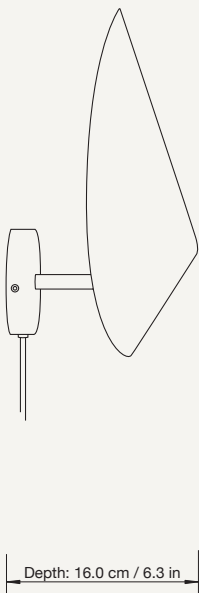

ARUM WALL SCONCE

Lampshade direction can be adjusted