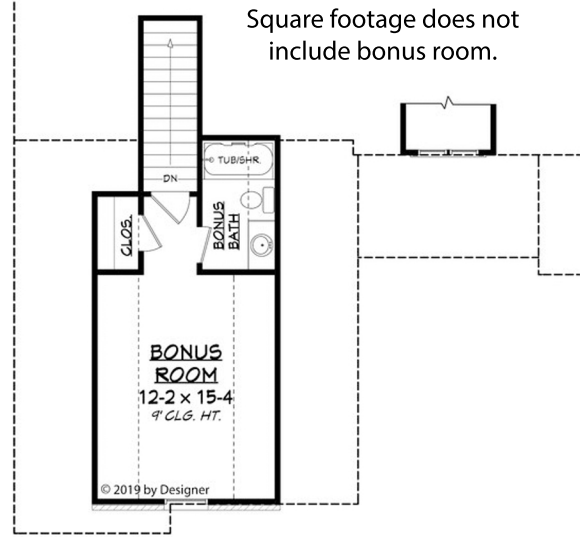

Designing Homes  
**HOUSE PLAN ZONE**  
 Building Relationships

© 2019 by Designer

Bonus Floor Plan

**Abbey Lane House Plan**

2165-S

2165 Sq Ft.

1.5 Stories

3 Bedrooms

59-6 Width

2 Bathrooms

72-0 Depth

Phone: 601.336.3254 sales@hpzplans.com

www.hpzplans.com/products/abbey-lane-house-plan