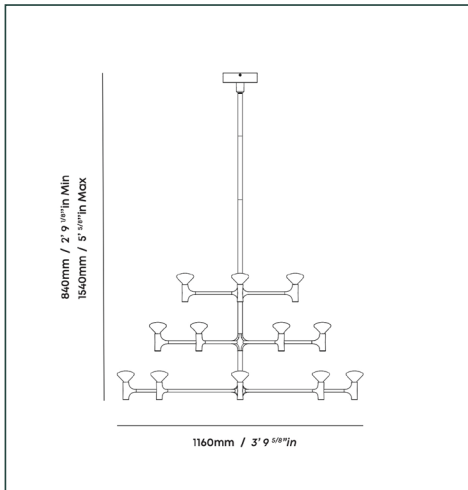

UK/EU ROOT CHANDELIER THREE-TIER

tala®

SKU: ROOT-CDL-SET-05-EU

FINISH: BRASS

FIXTURE - PHYSICAL

Total dimension:	L 1160mm x W 1160mm x H 1540mm
Ceiling rose dimension:	L 160mm x W 160mm x H 45mm
Rod set (supplied):	L 22mm x W 22mm x H 330mm
Number of bulbs:	18
Materials:	Brushed and Forged Brass
Finish:	Solid Brass
Weight:	14.8 kg
IP rating:	IP20 - Suitable for dry locations
Base:	G4

FIXTURE - ELECTRICAL

Power output:	45W
Voltage:	220-240V~
Frequency:	50/60Hz
Current output:	3.78A
Power factor:	0.9
Driver:	Concealed in ceiling rose, 12V DC output

BULB

Bulb dimension:	L 18mm x W 18mm x H 57mm
Materials:	Glass and ceramic
Glass shape:	R80
Glass finish:	Matte White
Weight:	0.04 lbs
Max. working temp.:	40 °C
IP rating:	IP20
Power:	2.5W
Current:	0.2 A
Voltage:	12V
Base:	G4

ILLUMINATION PER BULB

CCT:	2000-3000K
Lumens:	220lm (Total fixture: 3960lm)
Incand equiv:	22W (Total fixture: 396W)
Flicker:	<5%
Beam angle:	360°
Light source:	LED
CRI:	95Ra
R9:	80
TM30-Rg:	100
TM30-Rf:	90