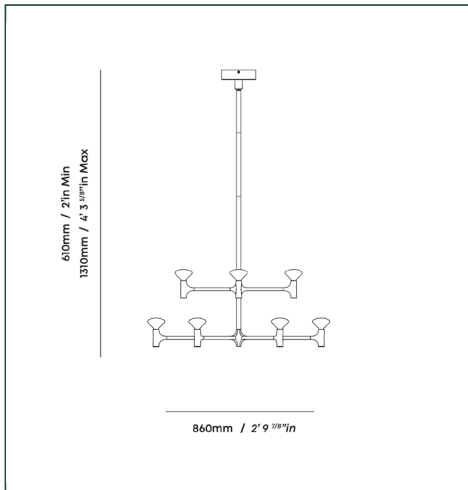

UK/EU ROOT CHANDELIER TWO-TIER MEDIUM

tala®

SKU: ROOT-CDL-SET-04-EU

FINISH: BRASS

FIXTURE - PHYSICAL

Total dimension:	L 860mm x W 860mm x H 1310mm
Ceiling rose dimension:	L 160mm x W 160mm x H 45mm
Rod set (supplied):	L 22mm x W 22mm x H 330mm
Number of bulbs:	10
Materials:	Brushed and Forged Brass
Finish:	Solid Brass
Weight:	8750 g
IP rating:	IP20 - Suitable for dry locations
Base:	G4

FIXTURE - ELECTRICAL

Power output:	25W
Voltage:	220-240V~
Frequency:	50/60Hz
Current output:	1.26A
Power factor:	0.9
Driver:	Concealed in ceiling rose, 12V DC output

BULB

Bulb dimension:	L 18mm x W 18mm H 57mm
Materials:	Glass and ceramic
Glass shape:	R80
Glass finish:	Matte White
Weight:	0.04 lbs
Max. working temp.:	40 °C
IP rating:	IP20
Power:	2.5W
Current:	0.2 A
Voltage:	12V
Base:	G4

ILLUMINATION PER BULB

CCT:	2000-3000K
Lumens:	220lm (Total fixture: 2200lm)
Incand equiv:	22W (Total fixture: 220W)
Flicker:	<5%
Beam angle:	360°
Light source:	LED
CRI:	95Ra
R9:	80
TM30-Rg:	100
TM30-Rf:	90