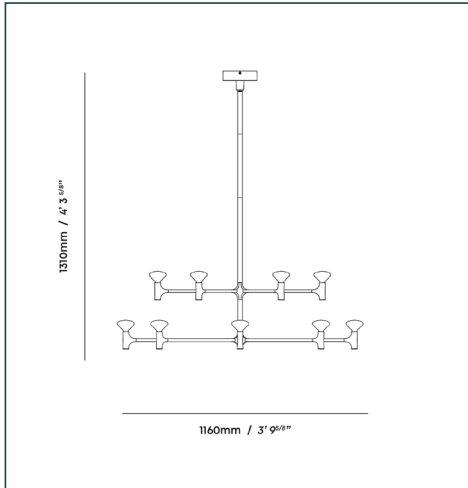

UK/EU ROOT CHANDELIER TWO-TIER LARGE

tala®

SKU: ROOT-CDL-SET-06-EU

FINISH: BRASS

FIXTURE - PHYSICAL

Total dimension:	L 1160mm x W 1160mm x H 1310mm
Ceiling rose dimension:	L 160mm x W 160mm x H 45mm
Rod set (supplied):	L 22mm x W 22mm x H 330mm
Number of bulbs:	14
Materials:	Brushed and Forged Brass
Finish:	Solid Brass
Weight:	12.5 kg
IP rating:	IP20 - Suitable for dry locations
Base:	G4

FIXTURE - ELECTRICAL

Power output:	35W
Voltage:	220-240V~
Frequency:	50/60Hz
Current output:	2.94A
Power factor:	0.9
Driver:	Concealed in ceiling rose, 12V DC output

BULB

Bulb dimension:	L 18mm x W 18mm H 57mm
Materials:	Glass and ceramic
Glass shape:	R80
Glass finish:	Matte White
Weight:	0.04 lbs
Max. working temp.:	40 °C
IP rating:	IP20
Power:	2.5W
Current:	0.2 A
Voltage:	12V
Base:	G4