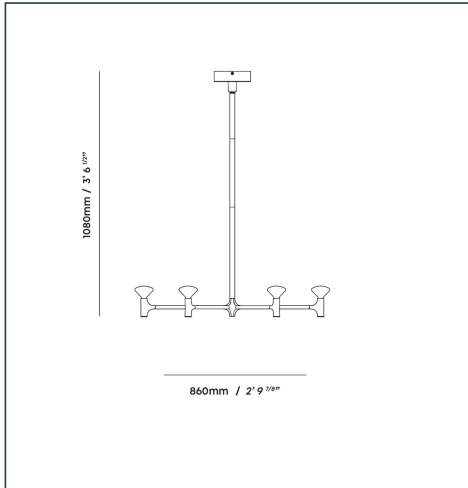

# UK/EU ROOT CHANDELIER ONE-TIER MEDIUM

tala®

SKU: ROOT-CDL-SET-02-EU

FINISH: BRASS

## FIXTURE - PHYSICAL

Total dimension:	L 860mm x W 860mm x H 1080mm
Ceiling rose dimension:	L 160mm x W 160mm x H 45mm
Rod set (supplied):	L 22mm x W 22mm x H 330mm
Number of bulbs:	6
Materials:	Brushed and Forged Brass
Finish:	Solid Brass
Weight:	6400 g
IP rating:	IP20 - Suitable for dry locations
Base:	G4

## BULB

Bulb dimension:	L 18mm x W 18mm H 57mm
Materials:	Glass and ceramic
Glass shape:	R80
Glass finish:	Matte White
Weight:	0.04 lbs
Max. working temp.:	40 °C
IP rating:	IP20
Power:	2.5W
Current:	0.2 A
Voltage:	12V
Base:	G4