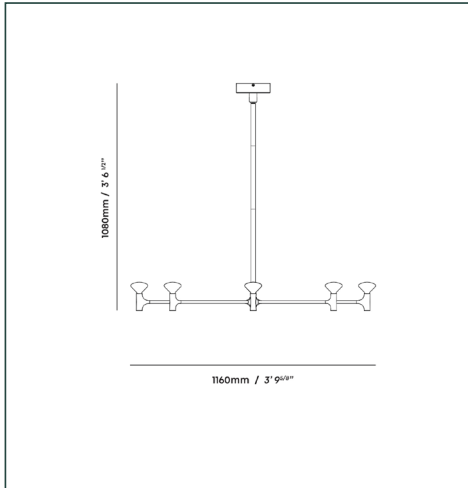

# UK/EU ROOT CHANDELIER ONE-TIER LARGE

tala®

SKU: ROOT-CDL-SET-03-EU

FINISH: BRASS

## FIXTURE - PHYSICAL

Total dimension:	L 1160mm x W 1160mm x H 1080mm
Ceiling rose dimension:	L 160mm x W 160mm x H 45mm
Rod set (supplied):	L 22mm x W 22mm x H 330mm
Number of bulbs:	8
Materials:	Brushed and Forged Brass
Finish:	Solid Brass
Weight:	8650 g
IP rating:	IP20 - Suitable for dry locations
Base:	G4

## FIXTURE - ELECTRICAL

Power output:	20W
Voltage:	220-240V~
Frequency:	50/60Hz
Current output:	1.68A
Power factor:	0.9
Driver:	Concealed in ceiling rose, 12V DC output

## BULB

Bulb dimension:	L 18mm x W 18mm H 57mm
Materials:	Glass and ceramic
Glass shape:	R80
Glass finish:	Matte White
Weight:	0.04 lbs
Max. working temp.:	40 °C
IP rating:	IP20
Power:	2.5W
Current:	0.2 A
Voltage:	12V
Base:	G4