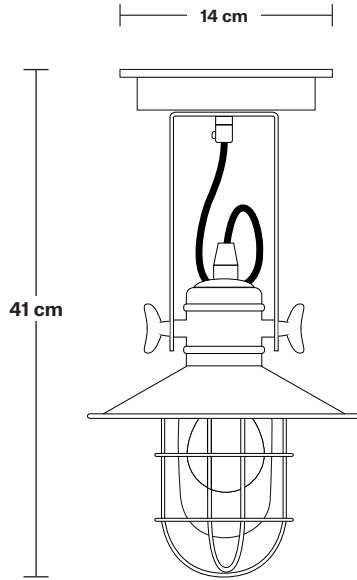

# Harbour Outdoor & Bathroom Flush Mount/Wall Light - 6 Inch

Product Code: HR-IP65-WLFM6-P

H: 29 cm x W: 23 cm x D: 32 cm

## DIMENSIONS

Shade Diameter: 23 cm / 9"

Shade Height (no holder): 19 cm / 7.4"

Ceiling Rose Diameter: 14 cm / 5.5"

Ceiling Rose Height: 3 cm / 1.2"

Holder Diameter: 6 cm / 2.3"

Holder Height: 23 cm / 9"

# Harbour Outdoor & Bathroom Flush Mount/Wall Light - 6 Inch

Product Code: HR-IP65-WLFM6-P

H: 41 cm x W: 23 cm x D: 23 cm

## DIMENSIONS

Shade Diameter: 23 cm / 9"

Shade Height (no holder): 19 cm / 7.4"

Ceiling Rose Diameter: 14 cm / 5.5"

Ceiling Rose Height: 3 cm / 1.2"

Holder Diameter: 8.5 cm / 3.3"

Holder Height: 22 cm / 8.7"