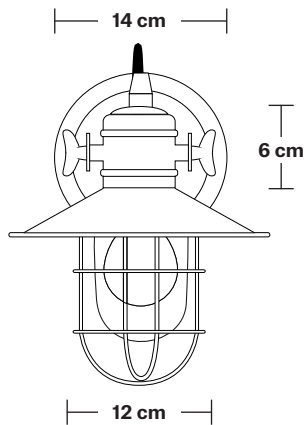

# Harbour Outdoor & Bathroom Flush Mount/Wall Light - 6 Inch

Product Code: HR-IP65-WLFM6-P

H: 29 cm x W: 23 cm x D: 32 cm

## DIMENSIONS

Shade Diameter: 23 cm / 9"

Shade Height (no holder): 19 cm / 7.4"

Ceiling Rose Diameter: 14 cm / 5.5"

Ceiling Rose Height: 3 cm / 1.2"

Holder Diameter: 6 cm / 2.3"

Holder Height: 23 cm / 9"

# Harbour Outdoor & Bathroom Flush Mount/Wall Light - 6 Inch

Product Code: HR-IP65-WLFM6-P

H: 41 cm x W: 23 cm x D: 23 cm

## DIMENSIONS

Shade Diameter: 23 cm / 9"

Shade Height (no holder): 19 cm / 7.4"

Ceiling Rose Diameter: 14 cm / 5.5"

Ceiling Rose Height: 3 cm / 1.2"

Holder Diameter: 8.5 cm / 3.3"

Holder Height: 22 cm / 8.7"