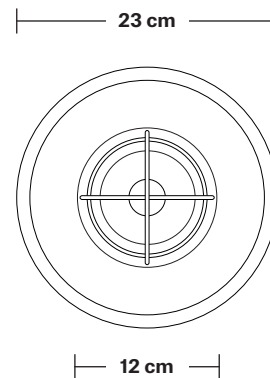

# Harbour Outdoor & Bathroom Flush Mount/Wall Light - 6 Inch

Product Code: HR-IP65-WLFM6-P

H: 29 cm x W: 23 cm x D: 32 cm

## DIMENSIONS

Shade Diameter: 23 cm / 9"

Shade Height (no holder): 19 cm / 7.4"

Ceiling Rose Diameter: 14 cm / 5.5"

Ceiling Rose Height: 3 cm / 1.2"

Holder Diameter: 6 cm / 2.3"

Holder Height: 23 cm / 9"

# Harbour Outdoor & Bathroom Flush Mount/Wall Light - 6 Inch

Product Code: HR-IP65-WLFM6-P

H: 41 cm x W: 23 cm x D: 23 cm

## DIMENSIONS

Shade Diameter: 23 cm / 9"

Shade Height (no holder): 19 cm / 7.4"

Ceiling Rose Diameter: 14 cm / 5.5"

Ceiling Rose Height: 3 cm / 1.2"

Holder Diameter: 8.5 cm / 3.3"

Holder Height: 22 cm / 8.7"