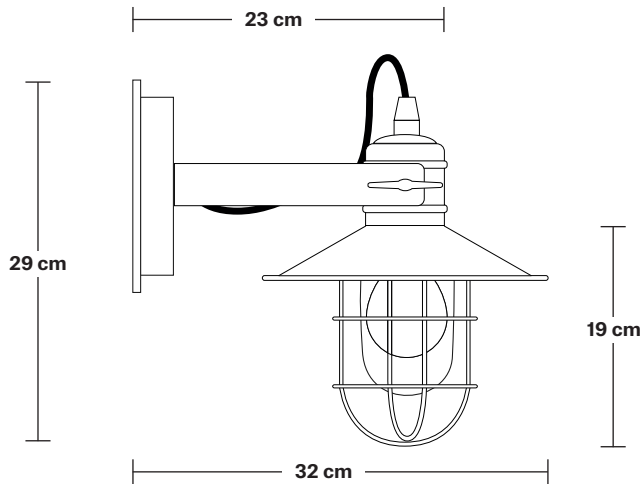

# Harbour Outdoor & Bathroom Flush Mount/Wall Light - 6 Inch

Product Code: HR-IP65-WLFM6-P

H: 29 cm x W: 23 cm x D: 32 cm

**Bulb required:** Standard screw (E27) fitting, max 40W.

**Maximum weight:** 1.3 kg

## DIMENSIONS

Shade Diameter: 23 cm / 9"

Shade Height (no holder): 19 cm / 7.4"

Ceiling Rose Diameter: 14 cm / 5.5"

Ceiling Rose Height: 3 cm / 1.2"

Holder Diameter: 6 cm / 2.3"

Holder Height: 23 cm / 9"

# Harbour Outdoor & Bathroom Flush Mount/Wall Light - 6 Inch

Product Code: HR-IP65-WLFM6-P

H: 41 cm x W: 23 cm x D: 23 cm