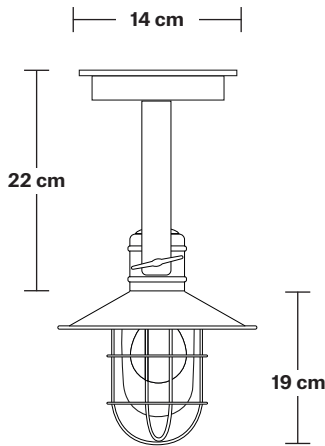

# Harbour Outdoor & Bathroom Flush Mount/Wall Light - 6 Inch

Product Code: HR-IP65-WLFM6-P

H: 29 cm x W: 23 cm x D: 32 cm

## DIMENSIONS

Shade Diameter: 23 cm / 9"

Shade Height (no holder): 19 cm / 7.4"

Ceiling Rose Diameter: 14 cm / 5.5"

Ceiling Rose Height: 3 cm / 1.2"

Holder Diameter: 6 cm / 2.3"

Holder Height: 23 cm / 9"

# Harbour Outdoor & Bathroom Flush Mount/Wall Light - 6 Inch

Product Code: HR-IP65-WLFM6-P

H: 41 cm x W: 23 cm x D: 23 cm

## DIMENSIONS

Shade Diameter: 23 cm / 9"

Shade Height (no holder): 19 cm / 7.4"

Ceiling Rose Diameter: 14 cm / 5.5"

Ceiling Rose Height: 3 cm / 1.2"

Holder Diameter: 8.5 cm / 3.3"

Holder Height: 22 cm / 8.7"