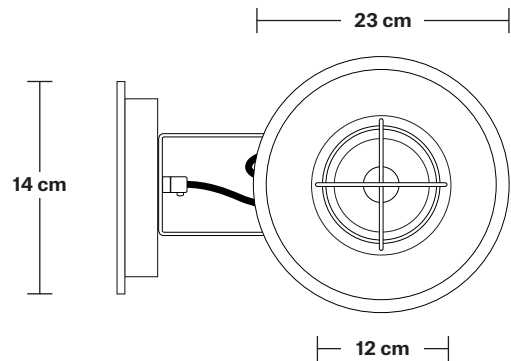

# Harbour Outdoor & Bathroom Flush Mount/Wall Light - 6 Inch

Product Code: HR-IP65-WLFM6-P

H: 29 cm x W: 23 cm x D: 32 cm

## DIMENSIONS

Shade Diameter: 23 cm / 9"

Shade Height (no holder): 19 cm / 7.4"

Ceiling Rose Diameter: 14 cm / 5.5"

Ceiling Rose Height: 3 cm / 1.2"

Holder Diameter: 6 cm / 2.3"

Holder Height: 23 cm / 9"

# Harbour Outdoor & Bathroom Flush Mount/Wall Light - 6 Inch

Product Code: HR-IP65-WLFM6-P

H: 41 cm x W: 23 cm x D: 23 cm

## DIMENSIONS

Shade Diameter: 23 cm / 9"

Shade Height (no holder): 19 cm / 7.4"

Ceiling Rose Diameter: 14 cm / 5.5"

Ceiling Rose Height: 3 cm / 1.2"

Holder Diameter: 8.5 cm / 3.3"

Holder Height: 22 cm / 8.7"