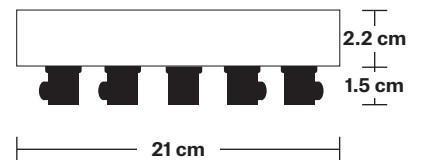

Ceiling rose: Pewter.

DIMENSIONS

Holder Diameter: 6 cm / 2.4"

Holder Height: 11 cm / 4.3"

Ceiling Rose Diameter: 20.5 cm / 8.1"

Ceiling Rose Height: 2 cm / 0.8"

INDUSTVILLE

Brooklyn Ceiling Rose - 5 Outlet

Product Code: BR-CR50

H: 3.7 cm x W: 21 cm x D: 21 cm

SPECIFICATIONS

We meet all UK and EU lighting and safety regulations.

Our products are hand finished to ensure an authentic vintage look and therefore they may vary slightly from those shown in the images.

Ceiling rose height: 3.7 cm / 1.5"

INDUSTVILLE

Dome - 8 Inch - Shade Only

Product Code: D8-SO

H: 10 cm x W: 20 cm x D: 20 cm

SPECIFICATIONS

We meet all UK and EU lighting and safety regulations.

Our products are hand finished to ensure an authentic vintage look and therefore they may vary slightly from those shown in the images.

H: 15 cm x W: 18 cm x D: 18 cm

18 cm

SPECIFICATIONS

We meet all UK and EU lighting and safety regulations.

Our products are hand finished to ensure an authentic vintage look and therefore they may vary slightly from those shown in the images.