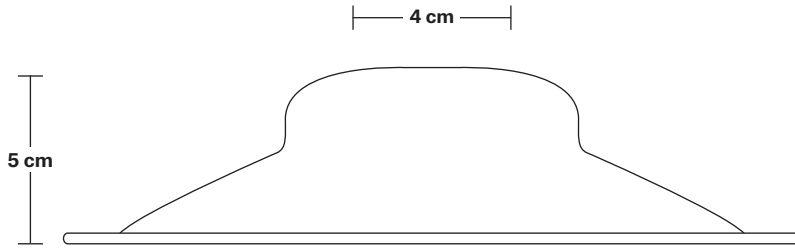

Shade weight: 0.4 kg

INFORMATION

Finishes: Brass, Pewter, Copper, Copper & Pewter, Brass & Pewter.

DIMENSIONS

Shade Diameter: 20 cm / 8"

Shade Height: 10 cm / 4"

Balloon Cage - 6 Inch - Shade Only

Product Code: BC6-SO

H: 22 cm x W: 14 cm x D: 14 cm

SPECIFICATIONS

We meet all UK and EU lighting and safety regulations.

Our products are hand finished to ensure an authentic vintage look and therefore they may vary slightly from those shown in the images.

Shade weight: 0.25 kg

INFORMATION

Finishes: Pewter, Copper.

DIMENSIONS

Shade Diameter: 14 cm / 5.5"

Shade Height (no holder): 22 cm / 8.6"

Flat - 8 Inch - Shade Only

Product Code: F8-SO

H: 5 cm x W: 21 cm x D: 21 cm

SPECIFICATIONS

We meet all UK and EU lighting and safety regulations.

Our products are hand finished to ensure an authentic vintage look and therefore they may vary slightly from those shown in the images.