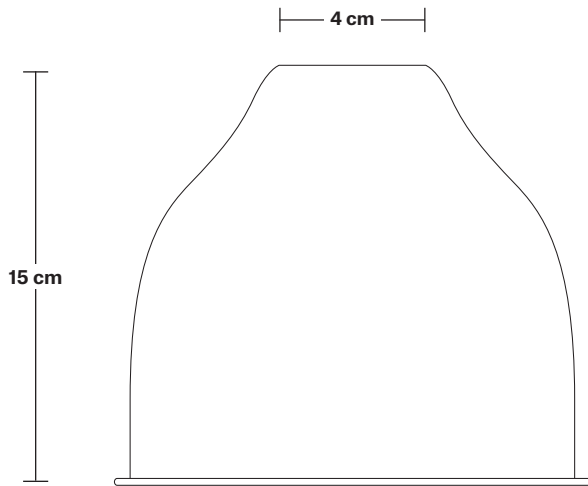

Shade weight: 0.25 kg

INFORMATION

Finishes: Pewter, Copper.

DIMENSIONS

Shade Diameter: 14 cm / 5.5"

Shade Height (no holder): 22 cm / 8.6"

Flat - 8 Inch - Shade Only

Product Code: F8-SO

H: 5 cm x W: 21 cm x D: 21 cm

SPECIFICATIONS

We meet all UK and EU lighting and safety regulations.

Our products are hand finished to ensure an authentic vintage look and therefore they may vary slightly from those shown in the images.

Shade weight: 0.3 kg

INFORMATION

Finishes: Brass, Pewter, Copper.

DIMENSIONS

Shade Diameter: 21 cm / 8.2"

Shade Height (no holder): 5 cm / 2"

Cone Shade - 7 Inch - Shade Only

Product Code: C7-SO

H: 15 cm x W: 18 cm x D: 18 cm

18 cm

SPECIFICATIONS

We meet all UK and EU lighting and safety regulations.

Our products are hand finished to ensure an authentic vintage look and therefore they may vary slightly from those shown in the images.