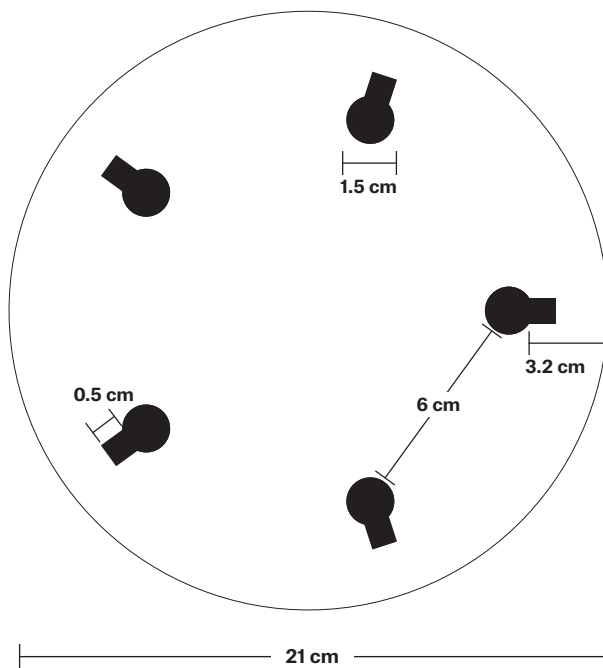

Ceiling rose: Pewter.

DIMENSIONS

Holder Diameter: 6 cm / 2.4"

Holder Height: 11 cm / 4.3"

Ceiling Rose Diameter: 20.5 cm / 8.1"

Ceiling Rose Height: 2 cm / 0.8"

INDUSTVILLE

Brooklyn Ceiling Rose - 5 Outlet

Product Code: BR-CR50

H: 3.7 cm x W: 21 cm x D: 21 cm

SPECIFICATIONS

We meet all UK and EU lighting and safety regulations.

Our products are hand finished to ensure an authentic vintage look and therefore they may vary slightly from those shown in the images.

Ceiling rose height: 3.7 cm / 1.5"

INDUSTVILLE

Dome - 8 Inch - Shade Only

Product Code: D8-SO

H: 10 cm x W: 20 cm x D: 20 cm

SPECIFICATIONS

We meet all UK and EU lighting and safety regulations.

Our products are hand finished to ensure an authentic vintage look and therefore they may vary slightly from those shown in the images.

H: 15 cm x W: 18 cm x D: 18 cm

18 cm

SPECIFICATIONS

We meet all UK and EU lighting and safety regulations.

Our products are hand finished to ensure an authentic vintage look and therefore they may vary slightly from those shown in the images.