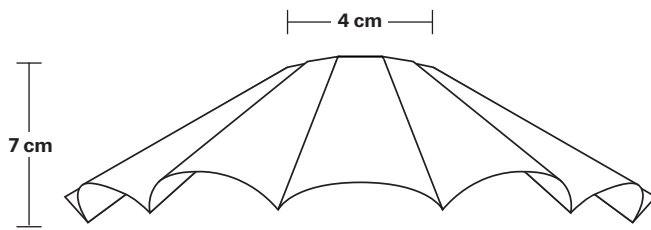

Shade weight: 0.3 kg

INFORMATION

Finishes: Brass, Pewter, Copper.

DIMENSIONS

Shade Diameter: 21 cm / 8.2"

Shade Height (no holder): 5 cm / 2"

Cone Shade - 7 Inch - Shade Only

Product Code: C7-SO

H: 15 cm x W: 18 cm x D: 18 cm

18 cm

SPECIFICATIONS

We meet all UK and EU lighting and safety regulations.

Our products are hand finished to ensure an authentic vintage look and therefore they may vary slightly from those shown in the images.

Shade weight: 0.35 kg

INFORMATION

Finishes: Brass, Pewter, Copper.

DIMENSIONS

Shade Diameter: 18 cm / 7"

Shade Height (no holder): 15 cm / 6.1"

Umbrella Shade - 8 Inch - Shade Only

Product Code: U8-SO

H: 16 cm x W: 20 cm x D: 20 cm

SPECIFICATIONS

We meet all UK and EU lighting and safety regulations.

Our products are hand finished to ensure an authentic vintage look and therefore they may vary slightly from those shown in the images.