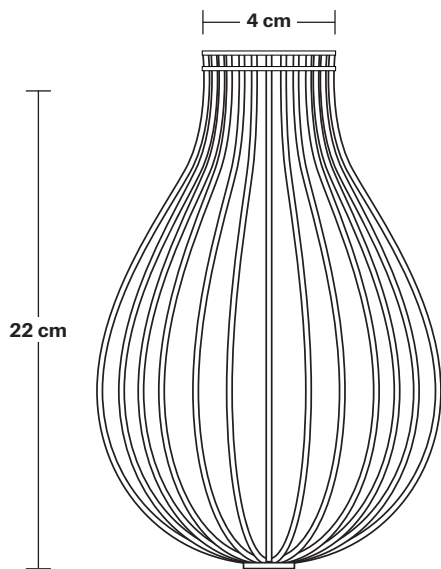

Ceiling rose height: 3.7 cm / 1.5"

INDUSTVILLE

Dome - 8 Inch - Shade Only

Product Code: D8-SO

H: 10 cm x W: 20 cm x D: 20 cm

SPECIFICATIONS

We meet all UK and EU lighting and safety regulations.

Our products are hand finished to ensure an authentic vintage look and therefore they may vary slightly from those shown in the images.

Shade weight: 0.4 kg

INFORMATION

Finishes: Brass, Pewter, Copper, Copper & Pewter, Brass & Pewter.

DIMENSIONS

Shade Diameter: 20 cm / 8"

Shade Height: 10 cm / 4"

Balloon Cage - 6 Inch - Shade Only

Product Code: BC6-SO

H: 22 cm x W: 14 cm x D: 14 cm

SPECIFICATIONS

We meet all UK and EU lighting and safety regulations.

Our products are hand finished to ensure an authentic vintage look and therefore they may vary slightly from those shown in the images.

Shade weight: 0.25 kg

INFORMATION

Finishes: Pewter, Copper.

DIMENSIONS

Shade Diameter: 14 cm / 5.5"

Shade Height (no holder): 22 cm / 8.6"

Flat - 8 Inch - Shade Only

Product Code: F8-SO