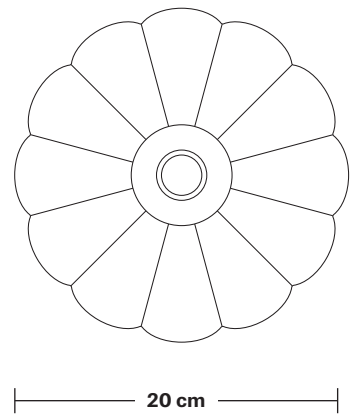

Shade weight: 0.3 kg

INFORMATION

Finishes: Brass, Pewter, Copper.

DIMENSIONS

Shade Diameter: 21 cm / 8.2"

Shade Height (no holder): 5 cm / 2"

Cone Shade - 7 Inch - Shade Only

Product Code: C7-SO

H: 15 cm x W: 18 cm x D: 18 cm

18 cm

SPECIFICATIONS

We meet all UK and EU lighting and safety regulations.

Our products are hand finished to ensure an authentic vintage look and therefore they may vary slightly from those shown in the images.

Shade weight: 0.35 kg

INFORMATION

Finishes: Brass, Pewter, Copper.

DIMENSIONS

Shade Diameter: 18 cm / 7"

Shade Height (no holder): 15 cm / 6.1"

Umbrella Shade - 8 Inch - Shade Only

Product Code: U8-SO

H: 16 cm x W: 20 cm x D: 20 cm

SPECIFICATIONS

We meet all UK and EU lighting and safety regulations.

Our products are hand finished to ensure an authentic vintage look and therefore they may vary slightly from those shown in the images.