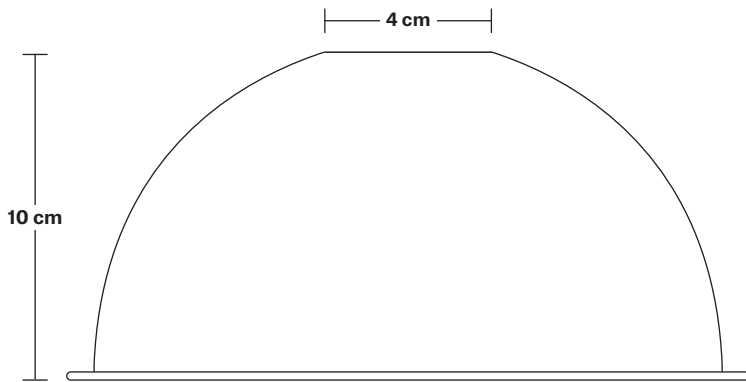

Ceiling rose: Pewter.

DIMENSIONS

Holder Diameter: 6 cm / 2.4"

Holder Height: 11 cm / 4.3"

Ceiling Rose Diameter: 20.5 cm / 8.1"

Ceiling Rose Height: 2 cm / 0.8"

INDUSTVILLE

Brooklyn Ceiling Rose - 5 Outlet

Product Code: BR-CR50

H: 3.7 cm x W: 21 cm x D: 21 cm

SPECIFICATIONS

We meet all UK and EU lighting and safety regulations.

Our products are hand finished to ensure an authentic vintage look and therefore they may vary slightly from those shown in the images.

Bulb required: Standard screw (E27) fitting, max 40W.

Weight: 0.43 kg

INFORMATION

Finishes: Pewter.

Ready to be installed, installation required.

Wall mount screws not included.

DIMENSIONS

Ceiling rose diameter: 21 cm / 8.2"

Ceiling rose height: 3.7 cm / 1.5"

INDUSTVILLE

Dome - 8 Inch - Shade Only

Product Code: D8-SO

H: 10 cm x W: 20 cm x D: 20 cm

SPECIFICATIONS

We meet all UK and EU lighting and safety regulations.

Our products are hand finished to ensure an authentic vintage look and therefore they may vary slightly from those shown in the images.