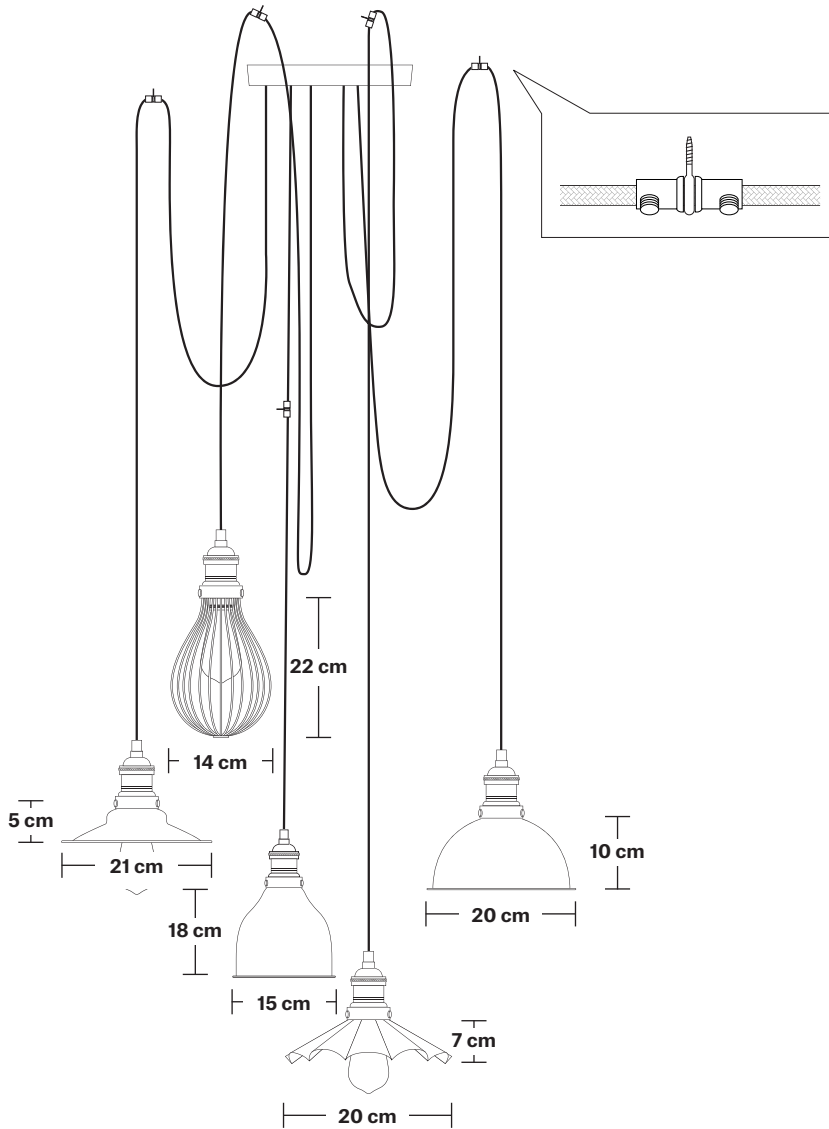

Brooklyn 5 Wire Pendant - Including Shades

Product Code: BR-5WP-MSO

SPECIFICATIONS

We meet all UK and EU lighting and safety regulations.

Our products are hand finished to ensure an authentic vintage look and therefore they may vary slightly from those shown in the images.

Bulb required: Standard screw (E27) fitting, max 40W.

Weight: 4 kg

INFORMATION

Finishes: Brass, Pewter, Copper.

Ready to be installed, installation required.

Wall mount screws not included.

Holders available: Brass, Pewter, Copper

Ceiling rose: Pewter.

DIMENSIONS

Holder Diameter: 6 cm / 2.4"

Holder Height: 11 cm / 4.3"

Ceiling Rose Diameter: 20.5 cm / 8.1"

Ceiling Rose Height: 2 cm / 0.8"

INDUSTVILLE