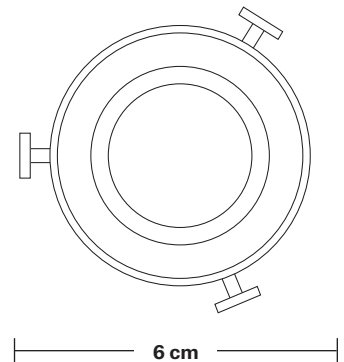

Brooklyn 5 Wire Pendant - Including Shades

Product Code: BR-5WP-MSO

SPECIFICATIONS

We meet all UK and EU lighting and safety regulations.

Our products are hand finished to ensure an authentic vintage look and therefore they may vary slightly from those shown in the images.

Bulb required: Standard screw (E27) fitting, max 40W.

Weight: 4 kg

INFORMATION

Finishes: Brass, Pewter, Copper.

Ready to be installed, installation required.

Wall mount screws not included.

Holders available: Brass, Pewter, Copper

Ceiling rose: Pewter.

DIMENSIONS

Holder Diameter: 6 cm / 2.4"

Holder Height: 11 cm / 4.3"

Ceiling Rose Diameter: 20.5 cm / 8.1"

Ceiling Rose Height: 2 cm / 0.8"

INDUSTVILLE