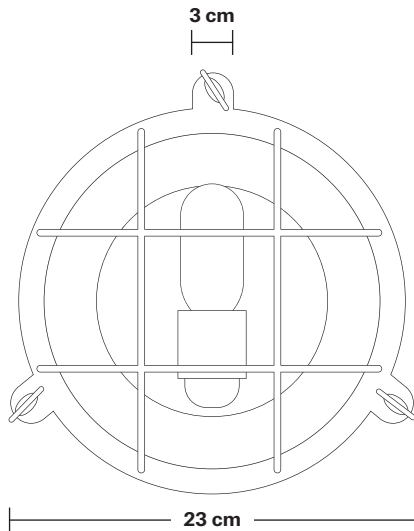

Bulkhead Outdoor & Bathroom Round Light 8 Inch - Back Wiring

Product Code: BK-IP65-RWL8-BW

H: 23 cm x W: 23 cm x D: 15.5 cm

SPECIFICATIONS

We meet all UK and EU lighting and safety regulations.

Our products are hand finished to ensure an authentic vintage look and therefore they may vary slightly from those shown in the images.

Bulb required: Standard screw (E27) fitting, max 40W.

Glass weight: 0.46 kg | **Shade weight:** 1.7 kg

Maximum weight: 2.16 kg

INFORMATION

Finishes: Gunmetal, Brass, Black

Ready to be installed, installation required.

Wall mount screws not included.

Glass: Clear, Ribbed

IP rating: IP65 with glass

DIMENSIONS

Shade Diameter: 23 cm / 9.1"

Shade Height (no holder): 23 cm / 9.1"

Depth: 13 cm / 5.1"

Depth including feet: 15.5 cm / 5.7"

INDUSTVILLE

Bulkhead Outdoor & Bathroom Round Light 8 Inch - Side Wiring

Product Code: BK-IP65-RWL8-SW

H: 23 cm x W: 23 cm x D: 14.5 cm

SPECIFICATIONS

We meet all UK and EU lighting and safety regulations.