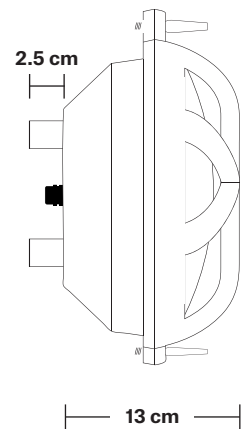

Bulkhead Outdoor & Bathroom Round Light 8 Inch - Back Wiring

Product Code: BK-IP65-RWL8-BW

H: 23 cm x W: 23 cm x D: 15.5 cm

SPECIFICATIONS

We meet all UK and EU lighting and safety regulations.

Our products are hand finished to ensure an authentic vintage look and therefore they may vary slightly from those shown in the images.

Wall mount screws not included.

Glass: Clear, Ribbed

IP rating: IP65 with glass

DIMENSIONS

Shade Diameter: 23 cm / 9.1"

Shade Height (no holder): 23 cm / 9.1"

Depth: 13 cm / 5.1"

Depth including feet: 15.5 cm / 5.7"

INDUSTVILLE

Bulkhead Outdoor & Bathroom Round Light 8 Inch - Side Wiring

Product Code: BK-IP65-RWL8-SW

H: 23 cm x W: 23 cm x D: 14.5 cm

SPECIFICATIONS

We meet all UK and EU lighting and safety regulations.

Shade Diameter: 23 cm / 9.1"

Shade Height (no holder): 23 cm / 9.1"

Depth: 13 cm / 5.1"

Depth including feet: 14.5 cm / 5.7"

INDUSTVILLE

Bulkhead Outdoor & Bathroom Round Light 8 Inch - Black

Shade Only

Round - 8 Inch - Glass Only