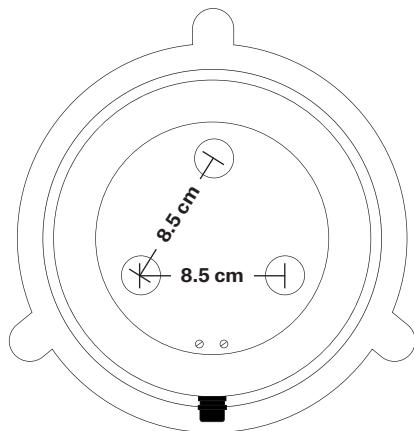

Bulb required: Standard screw (E27) fitting, max 40W.

Glass weight: 0.46 kg | **Shade weight:** 1.7 kg

Maximum weight: 2.16 kg

INFORMATION

Finishes: Gunmetal, Brass, Black

Ready to be installed, installation required.

Wall mount screws not included.

Glass: Clear, Ribbed

IP rating: IP65 with glass

DIMENSIONS

Shade Diameter: 23 cm / 9.1"

Shade Height (no holder): 23 cm / 9.1"

Depth: 13 cm / 5.1"

Depth including feet: 15.5 cm / 5.7"

INDUSTVILLE

Bulkhead Outdoor & Bathroom Round Light 8 Inch - Side Wiring

Product Code: BK-IP65-RWL8-SW

H: 23 cm x W: 23 cm x D: 14.5 cm

SPECIFICATIONS

We meet all UK and EU lighting and safety regulations.

Shade Diameter: 23 cm / 9.1"

Shade Height (no holder): 23 cm / 9.1"

Depth: 13 cm / 5.1"

Depth including feet: 14.5 cm / 5.7"

INDUSTVILLE

Bulkhead Outdoor & Bathroom Round Light 8 Inch - Black

Shade Only

Round - 8 Inch - Glass Only