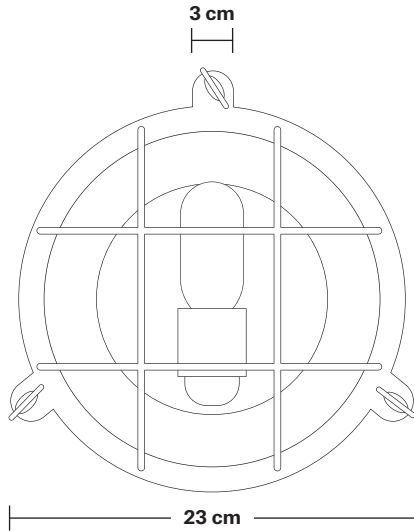

Bulkhead Outdoor & Bathroom Round Light 8 Inch - Back Wiring

Product Code: BK-IP65-RWL8-BW

H: 23 cm x W: 23 cm x D: 15.5 cm

SPECIFICATIONS

We meet all UK and EU lighting and safety regulations.

Our products are hand finished to ensure an authentic vintage look and therefore they may vary slightly from those shown in the images.

Bulb required: Standard screw (E27) fitting, max 40W.

Glass weight: 0.46 kg | **Shade weight:** 1.7 kg

Maximum weight: 2.16 kg

INFORMATION

Finishes: Gunmetal, Brass, Black

Ready to be installed, installation required.

Wall mount screws not included.

Glass: Clear, Ribbed

IP rating: IP65 with glass

DIMENSIONS

Shade Diameter: 23 cm / 9.1"

Shade Height (no holder): 23 cm / 9.1"

Depth: 13 cm / 5.1"

Depth including feet: 15.5 cm / 5.7"

INDUSTVILLE

Bulkhead Outdoor & Bathroom Round Light 8 Inch - Side Wiring

Product Code: BK-IP65-RWL8-SW

H: 23 cm x W: 23 cm x D: 14.5 cm

SPECIFICATIONS

We meet all UK and EU lighting and safety regulations.