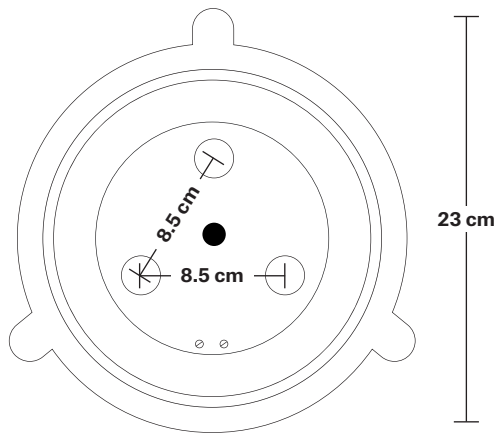

Bulkhead Outdoor & Bathroom Round Light 8 Inch - Back Wiring

Product Code: BK-IP65-RWL8-BW

H: 23 cm x W: 23 cm x D: 15.5 cm

SPECIFICATIONS

We meet all UK and EU lighting and safety regulations.

Our products are hand finished to ensure an authentic vintage look and therefore they may vary slightly from those shown in the images.

Wall mount screws not included.

Glass: Clear, Ribbed

IP rating: IP65 with glass

DIMENSIONS

Shade Diameter: 23 cm / 9.1"

Shade Height (no holder): 23 cm / 9.1"

Depth: 13 cm / 5.1"

Depth including feet: 15.5 cm / 5.7"

INDUSTVILLE

Bulkhead Outdoor & Bathroom Round Light 8 Inch - Side Wiring

Product Code: BK-IP65-RWL8-SW

H: 23 cm x W: 23 cm x D: 14.5 cm

SPECIFICATIONS

We meet all UK and EU lighting and safety regulations.

Shade Diameter: 23 cm / 9.1"

Shade Height (no holder): 23 cm / 9.1"

Depth: 13 cm / 5.1"

Depth including feet: 14.5 cm / 5.7"

INDUSTVILLE

Bulkhead Outdoor & Bathroom Round Light 8 Inch - Black

Shade Only

Round - 8 Inch - Glass Only