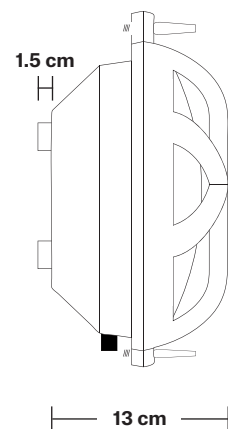

Bulkhead Outdoor & Bathroom Round Light 8 Inch - Back Wiring

Product Code: BK-IP65-RWL8-BW

H: 23 cm x W: 23 cm x D: 15.5 cm

SPECIFICATIONS

We meet all UK and EU lighting and safety regulations.

Our products are hand finished to ensure an authentic vintage look and therefore they may vary slightly from those shown in the images.

Wall mount screws not included.

Glass: Clear, Ribbed

IP rating: IP65 with glass

DIMENSIONS

Shade Diameter: 23 cm / 9.1"

Shade Height (no holder): 23 cm / 9.1"

Depth: 13 cm / 5.1"

Depth including feet: 15.5 cm / 5.7"

INDUSTVILLE

Bulkhead Outdoor & Bathroom Round Light 8 Inch - Side Wiring

Product Code: BK-IP65-RWL8-SW

H: 23 cm x W: 23 cm x D: 14.5 cm

SPECIFICATIONS

We meet all UK and EU lighting and safety regulations.

Shade Diameter: 23 cm / 9.1"

Shade Height (no holder): 23 cm / 9.1"

Depth: 13 cm / 5.1"

Depth including feet: 14.5 cm / 5.7"

INDUSTVILLE

Bulkhead Outdoor & Bathroom Round Light 8 Inch - Black

Shade Only

Round - 8 Inch - Glass Only