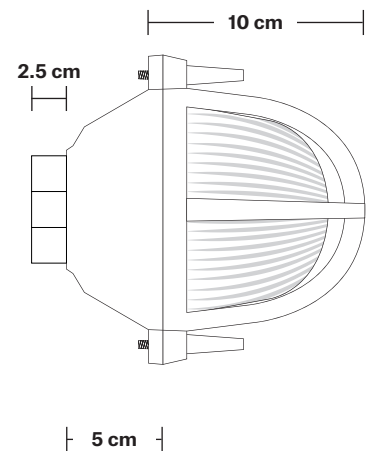

# Bulkhead Outdoor & Bathroom Oval Light 6 Inch - Back Wiring

Product Code: BK-IP65-OWL6-BW

H: 22 cm x W: 14.5 cm x D: 17.5 cm

## DIMENSIONS

Shade Diameter: 14.5 cm / 5.7"

Shade Height (no holder): 22 cm / 8.7"

Depth: 15 cm / 5.9"

Depth including feet: 17.5 cm / 6.9"

INDUSTVILLE

## 6 Inch - Side Wiring

Product Code: BK-IP65-OWL6-GN-SW

H: 22 cm x W: 14.5 cm x D: 16.5 cm

### DIMENSIONS

Shade Diameter: 14.5 cm / 5.7"

Shade Height (no holder): 22 cm / 8.7"

Depth: 15 cm / 5.9"

Depth including feet: 16.5 cm / 6.5"

INDUSTVILLE