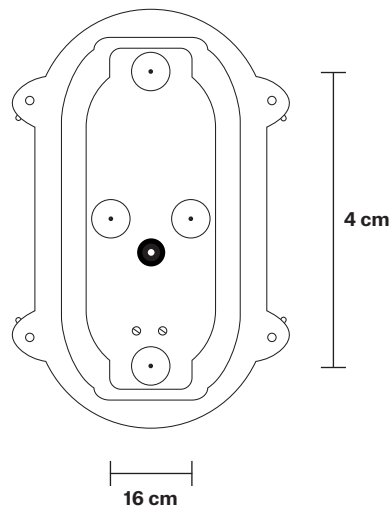

# Bulkhead Outdoor & Bathroom Oval Light 6 Inch - Back Wiring

Product Code: BK-IP65-OWL6-BW

H: 22 cm x W: 14.5 cm x D: 17.5 cm

## DIMENSIONS

Shade Diameter: 14.5 cm / 5.7"

Shade Height (no holder): 22 cm / 8.7"

Depth: 15 cm / 5.9"

Depth including feet: 17.5 cm / 6.9"

INDUSTVILLE

## 6 Inch - Side Wiring

Product Code: BK-IP65-OWL6-GN-SW

H: 22 cm x W: 14.5 cm x D: 16.5 cm

### DIMENSIONS

Shade Diameter: 14.5 cm / 5.7"

Shade Height (no holder): 22 cm / 8.7"

Depth: 15 cm / 5.9"

Depth including feet: 16.5 cm / 6.5"

INDUSTVILLE