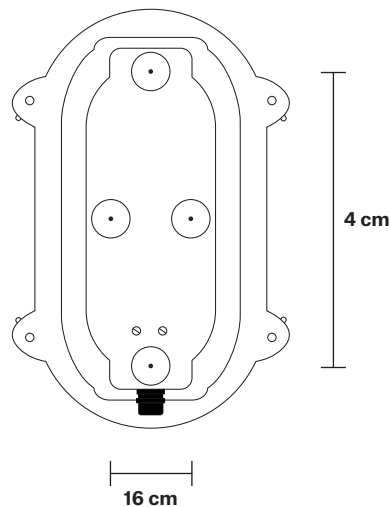

# Bulkhead Outdoor & Bathroom Oval Light 6 Inch - Back Wiring

Product Code: BK-IP65-OWL6-BW

H: 22 cm x W: 14.5 cm x D: 17.5 cm

## DIMENSIONS

Shade Diameter: 14.5 cm / 5.7"

Shade Height (no holder): 22 cm / 8.7"

Depth: 15 cm / 5.9"

Depth including feet: 17.5 cm / 6.9"

INDUSTVILLE

## 6 Inch - Side Wiring

Product Code: BK-IP65-OWL6-GN-SW

H: 22 cm x W: 14.5 cm x D: 16.5 cm

### DIMENSIONS

Shade Diameter: 14.5 cm / 5.7"

Shade Height (no holder): 22 cm / 8.7"

Depth: 15 cm / 5.9"

Depth including feet: 16.5 cm / 6.5"

INDUSTVILLE