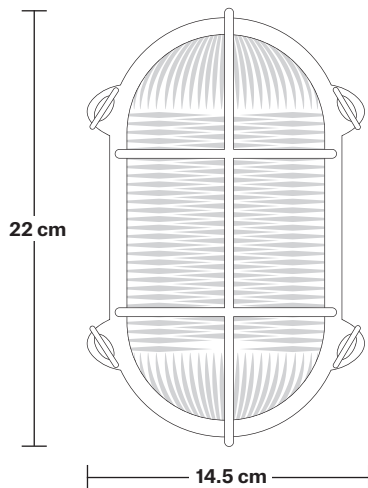

# Bulkhead Outdoor & Bathroom Oval Light 6 Inch - Back Wiring

Product Code: BK-IP65-OWL6-BW

H: 22 cm x W: 14.5 cm x D: 17.5 cm

## DIMENSIONS

Shade Diameter: 14.5 cm / 5.7"

Shade Height (no holder): 22 cm / 8.7"

Depth: 15 cm / 5.9"

Depth including feet: 17.5 cm / 6.9"

INDUSTVILLE

## 6 Inch - Side Wiring

Product Code: BK-IP65-OWL6-GN-SW

H: 22 cm x W: 14.5 cm x D: 16.5 cm

### DIMENSIONS

Shade Diameter: 14.5 cm / 5.7"

Shade Height (no holder): 22 cm / 8.7"

Depth: 15 cm / 5.9"

Depth including feet: 16.5 cm / 6.5"

INDUSTVILLE