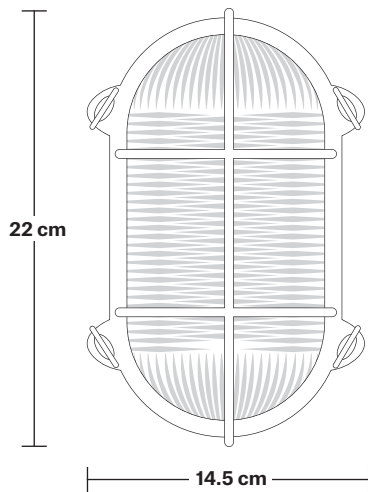

# Bulkhead Outdoor & Bathroom Oval Light 6 Inch - Back Wiring

Product Code: BK-IP65-OWL6-BW

H: 22 cm x W: 14.5 cm x D: 17.5 cm

## DIMENSIONS

Shade Diameter: 14.5 cm / 5.7"

Shade Height (no holder): 22 cm / 8.7"

Depth: 15 cm / 5.9"

Depth including feet: 17.5 cm / 6.9"

INDUSTVILLE

## 6 Inch - Side Wiring

Product Code: BK-IP65-OWL6-GN-SW

H: 22 cm x W: 14.5 cm x D: 16.5 cm

### DIMENSIONS

Shade Diameter: 14.5 cm / 5.7"

Shade Height (no holder): 22 cm / 8.7"

Depth: 15 cm / 5.9"

Depth including feet: 16.5 cm / 6.5"

INDUSTVILLE