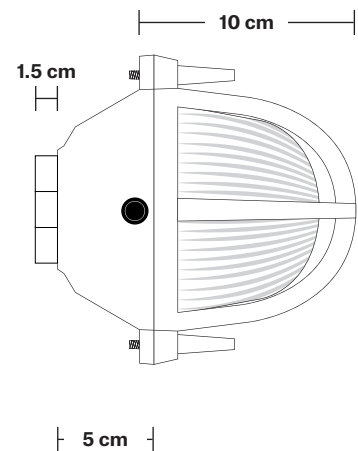

# Bulkhead Outdoor & Bathroom Oval Light 6 Inch - Back Wiring

Product Code: BK-IP65-OWL6-BW

H: 22 cm x W: 14.5 cm x D: 17.5 cm

## DIMENSIONS

Shade Diameter: 14.5 cm / 5.7"

Shade Height (no holder): 22 cm / 8.7"

Depth: 15 cm / 5.9"

Depth including feet: 17.5 cm / 6.9"

INDUSTVILLE

## 6 Inch - Side Wiring

Product Code: BK-IP65-OWL6-GN-SW

H: 22 cm x W: 14.5 cm x D: 16.5 cm

### DIMENSIONS

Shade Diameter: 14.5 cm / 5.7"

Shade Height (no holder): 22 cm / 8.7"

Depth: 15 cm / 5.9"

Depth including feet: 16.5 cm / 6.5"

INDUSTVILLE