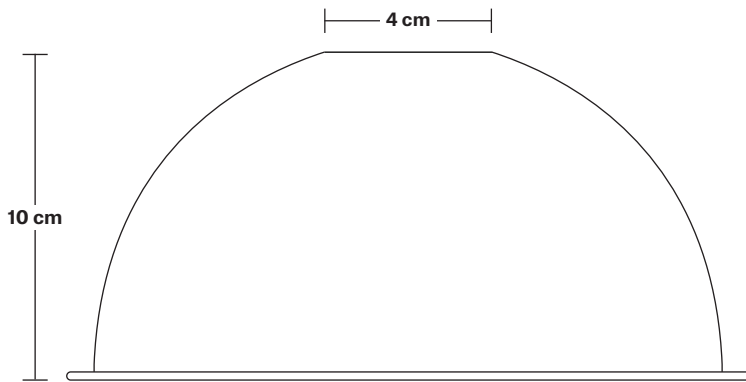

## DIMENSIONS

Shade Diameter: 20 cm / 8"

Shade Height: 10 cm / 4"

Holder Diameter: 33 cm / 12.9"

Holder Height: 21 cm / 8.2"

Wall Rose Diameter: 14 cm / 5.5"

Wall Rose Depth: 3 cm / 1.2"

INDUSTVILLE

## DIMENSIONS

Holder Diameter: 33 cm / 12.9"

Holder Height: 21 cm / 8.2"

Wall Rose Diameter: 14 cm / 5.5"

Wall Rose Depth: 3 cm / 1.2"

INDUSTVILLE

# Dome - 8 Inch - Shade Only

Product Code: D8-SO

H: 10 cm x W: 20 cm x D: 20 cm

## DIMENSIONS

Shade Diameter: 20 cm / 8"

Shade Height: 10 cm / 4"