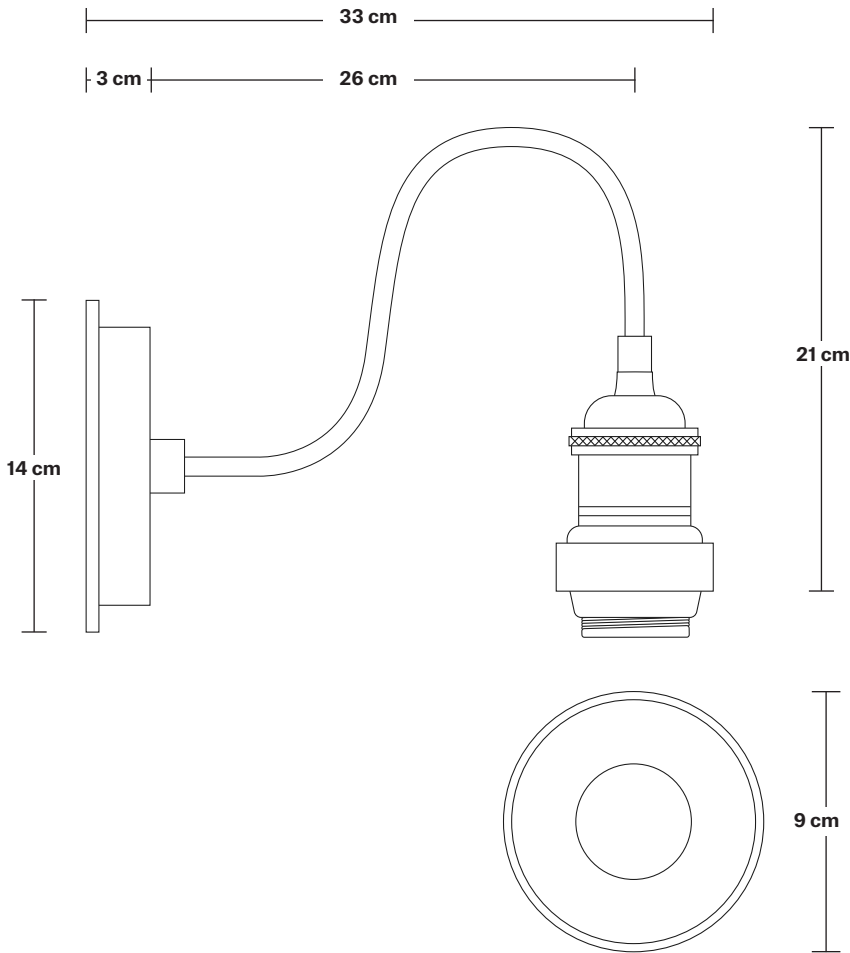

## DIMENSIONS

Shade Diameter: 20 cm / 8"

Shade Height: 10 cm / 4"

Holder Diameter: 33 cm / 12.9"

Holder Height: 21 cm / 8.2"

Wall Rose Diameter: 14 cm / 5.5"

Wall Rose Depth: 3 cm / 1.2"

INDUSTVILLE

# Swan Neck Outdoor & Bathroom Dome Wall Light - 8 Inch

Product Code: SN-IP65-WLH

H: 21 cm x W: 14 cm x D: 33 cm

## DIMENSIONS

Holder Diameter: 33 cm / 12.9"

Holder Height: 21 cm / 8.2"

Wall Rose Diameter: 14 cm / 5.5"

Wall Rose Depth: 3 cm / 1.2"

INDUSTVILLE

## DIMENSIONS

Shade Diameter: 20 cm / 8"

Shade Height: 10 cm / 4"