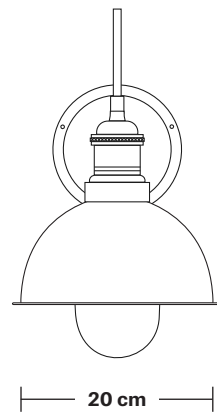

# Swan Neck Outdoor & Bathroom Dome Wall Light - 8 Inch

Product Code: SN-IP65-DWL8

H: 35.5 cm x W: 20 cm x D: 39 cm

## DIMENSIONS

Shade Diameter: 20 cm / 8"

Shade Height: 10 cm / 4"

Holder Diameter: 33 cm / 12.9"

Holder Height: 21 cm / 8.2"

Wall Rose Diameter: 14 cm / 5.5"

Wall Rose Depth: 3 cm / 1.2"

INDUSTVILLE

## DIMENSIONS

Holder Diameter: 33 cm / 12.9"

Holder Height: 21 cm / 8.2"

Wall Rose Diameter: 14 cm / 5.5"

Wall Rose Depth: 3 cm / 1.2"

INDUSTVILLE

## DIMENSIONS

Shade Diameter: 20 cm / 8"

Shade Height: 10 cm / 4"