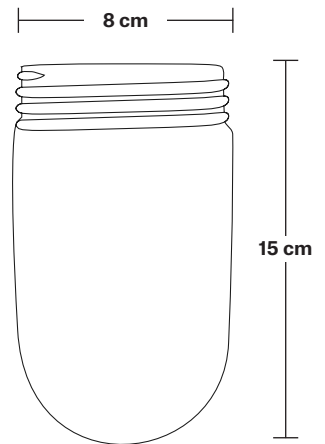

## DIMENSIONS

Shade Diameter: 20 cm / 8"

Shade Height: 10 cm / 4"

Holder Diameter: 33 cm / 12.9"

Holder Height: 21 cm / 8.2"

Wall Rose Diameter: 14 cm / 5.5"

Wall Rose Depth: 3 cm / 1.2"

INDUSTVILLE

# Swan Neck Outdoor & Bathroom Dome Wall Light - 8 Inch

Product Code: SN-IP65-WLH

H: 21 cm x W: 14 cm x D: 33 cm

## DIMENSIONS

Holder Diameter: 33 cm / 12.9"

Holder Height: 21 cm / 8.2"

Wall Rose Diameter: 14 cm / 5.5"

Wall Rose Depth: 3 cm / 1.2"

INDUSTVILLE

## DIMENSIONS

Shade Diameter: 20 cm / 8"

Shade Height: 10 cm / 4"