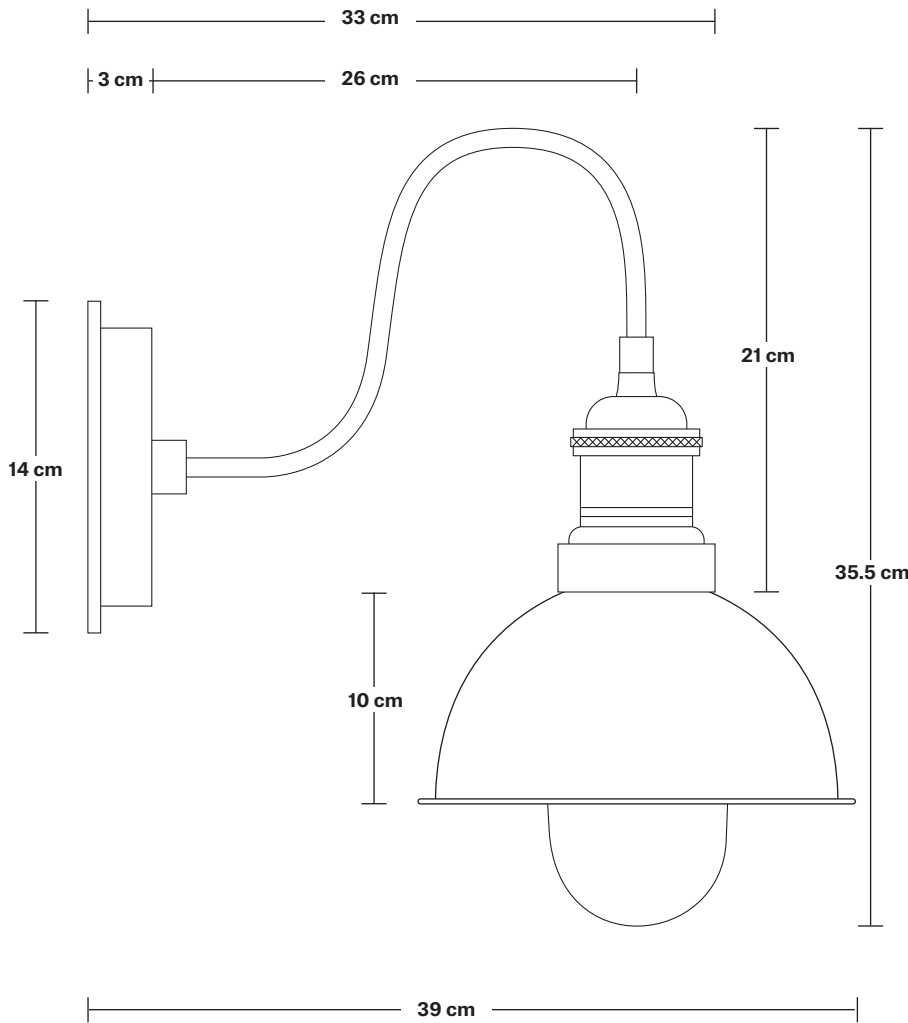

# Swan Neck Outdoor & Bathroom Dome Wall Light - 8 Inch

Product Code: SN-IP65-DWL8

H: 35.5 cm x W: 20 cm x D: 39 cm

## DIMENSIONS

Shade Diameter: 20 cm / 8"

Shade Height: 10 cm / 4"

Holder Diameter: 33 cm / 12.9"

Holder Height: 21 cm / 8.2"

Wall Rose Diameter: 14 cm / 5.5"

Wall Rose Depth: 3 cm / 1.2"

INDUSTVILLE

## DIMENSIONS

Holder Diameter: 33 cm / 12.9"

Holder Height: 21 cm / 8.2"

Wall Rose Diameter: 14 cm / 5.5"

Wall Rose Depth: 3 cm / 1.2"

INDUSTVILLE

# Dome - 8 Inch - Shade Only

Product Code: D8-SO

H: 10 cm x W: 20 cm x D: 20 cm