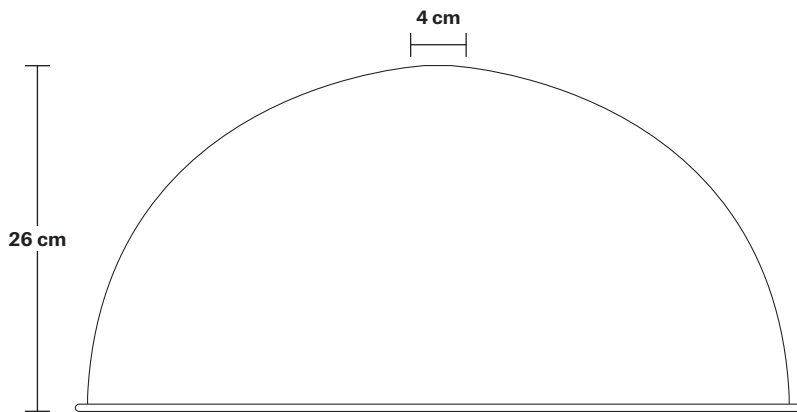

## DIMENSIONS

Shade Diameter: 46 cm / 18"

Shade Height (no holder): 26 cm / 10"

Holder Diameter: 31.5 cm / 12.4"

Holder Height: 20 cm / 7.8"

Wall Rose Diameter: 14 cm / 5.5"

Wall Rose Depth: 3 cm / 1.2"

INDUSTVILLE

## DIMENSIONS

Holder Diameter: 33 cm / 12.9"

Holder Height: 21 cm / 8.2"

Wall Rose Diameter: 14 cm / 5.5"

Wall Rose Depth: 3 cm / 1.2"

INDUSTVILLE

# Dome - 18 Inch - Shade Only

Product Code: D18-SO

H: 26 cm x W: 46 cm x D: 46 cm