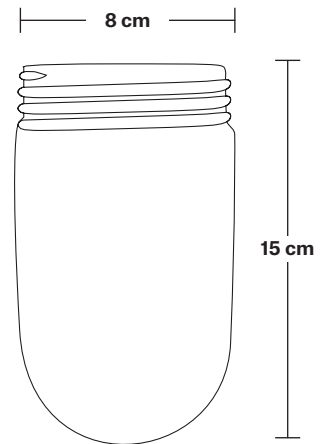

## DIMENSIONS

Shade Diameter: 46 cm / 18"

Shade Height (no holder): 26 cm / 10"

Holder Diameter: 31.5 cm / 12.4"

Holder Height: 20 cm / 7.8"

Wall Rose Diameter: 14 cm / 5.5"

Wall Rose Depth: 3 cm / 1.2"

INDUSTVILLE

# Swan Neck Outdoor & Bathroom Dome Wall Light - 8 Inch

Product Code: SN-IP65-WLH

H: 21 cm x W: 14 cm x D: 33 cm

## DIMENSIONS

Holder Diameter: 33 cm / 12.9"

Holder Height: 21 cm / 8.2"

Wall Rose Diameter: 14 cm / 5.5"

Wall Rose Depth: 3 cm / 1.2"

INDUSTVILLE