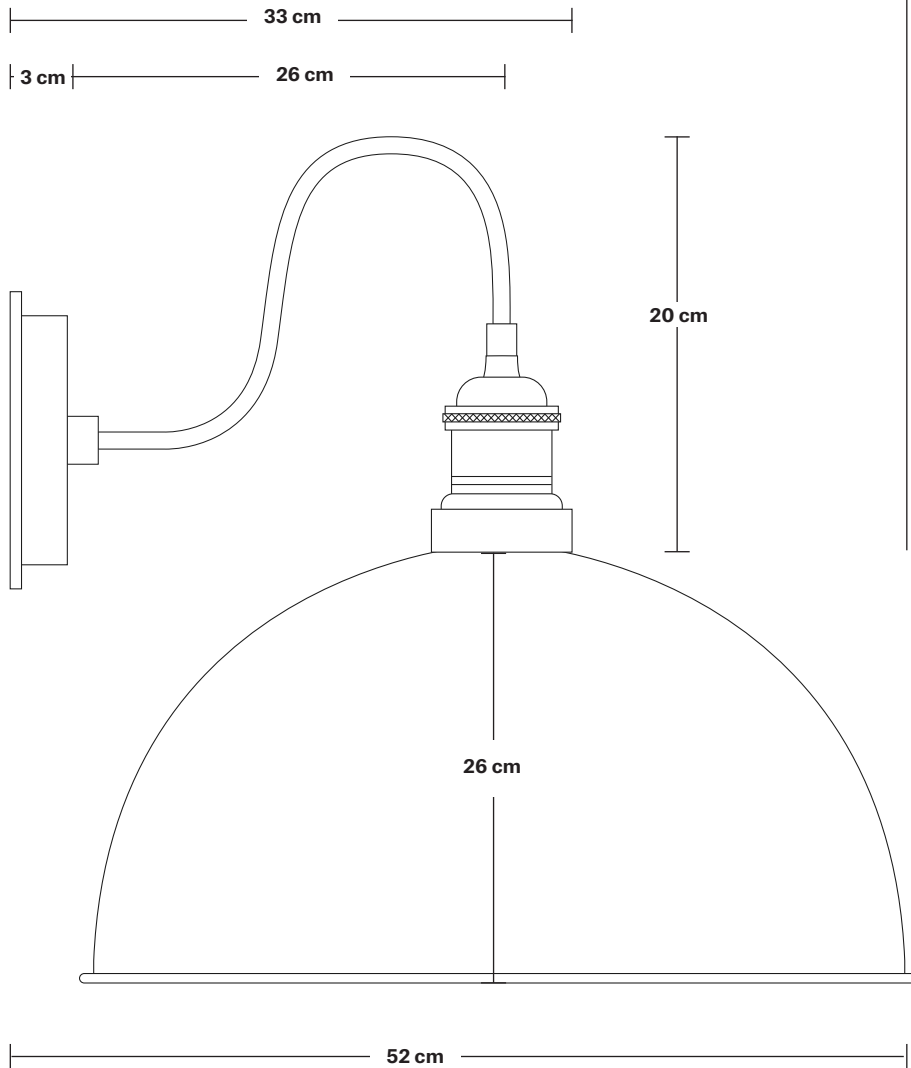

# Swan Neck Outdoor & Bathroom Dome Wall Light - 18 Inch

Product Code: SN-IP65-DWL18

H: 46 cm x W: 46 cm x D: 52 cm

## DIMENSIONS

Shade Diameter: 46 cm / 18"

Shade Height (no holder): 26 cm / 10"

Holder Diameter: 31.5 cm / 12.4"

Holder Height: 20 cm / 7.8"

Wall Rose Diameter: 14 cm / 5.5"

Wall Rose Depth: 3 cm / 1.2"

INDUSTVILLE

## DIMENSIONS

Holder Diameter: 33 cm / 12.9"

Holder Height: 21 cm / 8.2"

Wall Rose Diameter: 14 cm / 5.5"

Wall Rose Depth: 3 cm / 1.2"

INDUSTVILLE