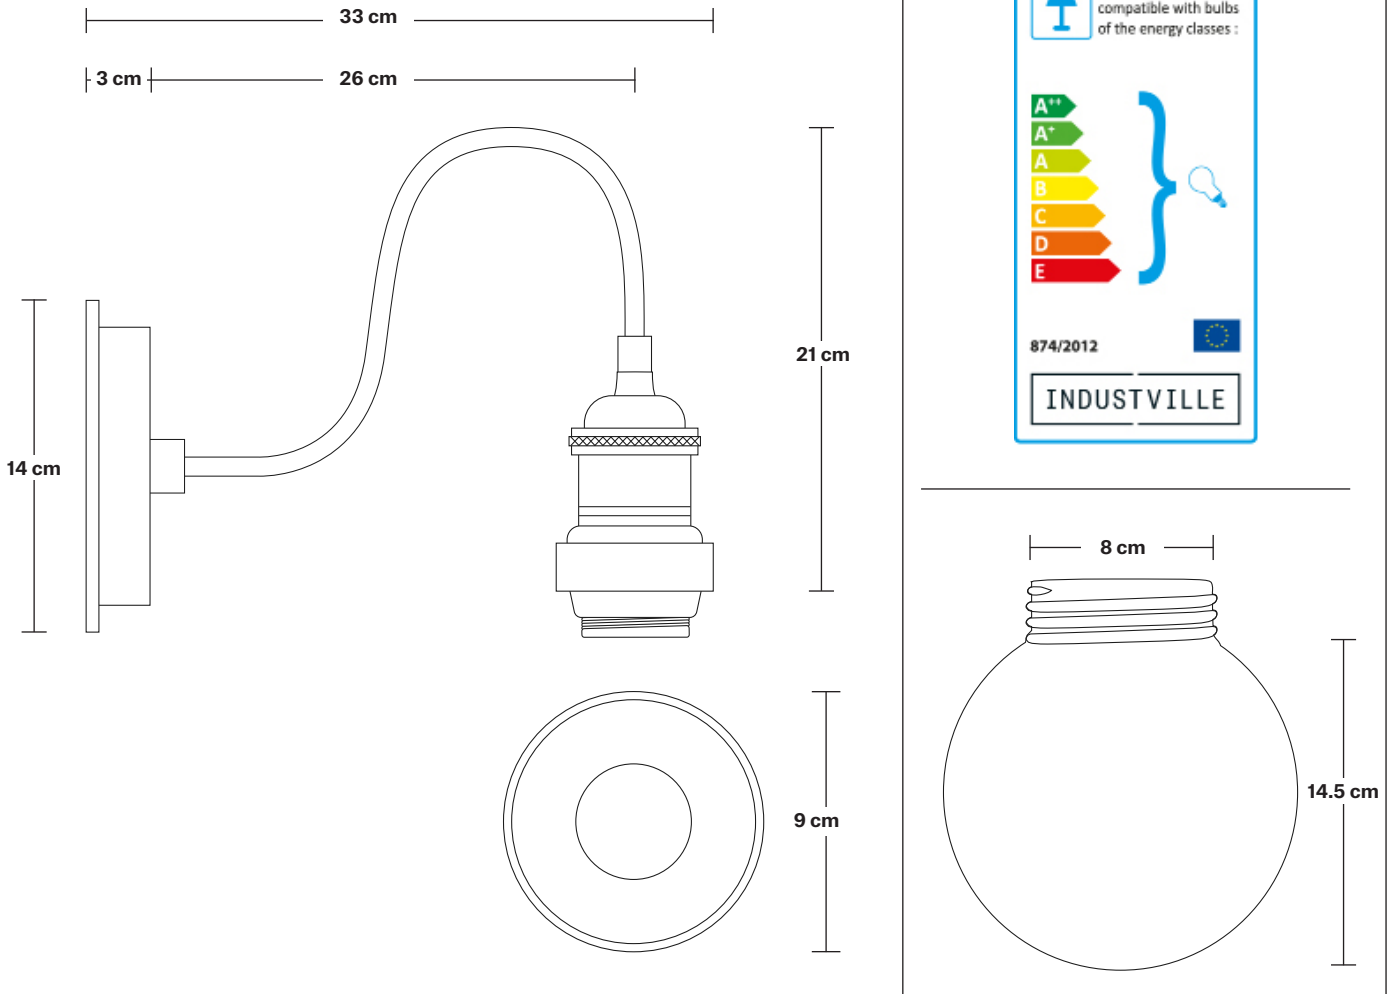

## DIMENSIONS

Shade Diameter: 46 cm / 18"

Shade Height (no holder): 26 cm / 10"

Holder Diameter: 31.5 cm / 12.4"

Holder Height: 20 cm / 7.8"

Wall Rose Diameter: 14 cm / 5.5"

Wall Rose Depth: 3 cm / 1.2"

INDUSTVILLE

## DIMENSIONS

Holder Diameter: 33 cm / 12.9"

Holder Height: 21 cm / 8.2"

Wall Rose Diameter: 14 cm / 5.5"

Wall Rose Depth: 3 cm / 1.2"

INDUSTVILLE

# Swan Neck Outdoor & Bathroom Dome Wall Light - 8 Inch

Product Code: SN-IP65-WLH-GLG

H: 21 cm x W: 14 cm x D: 33 cm