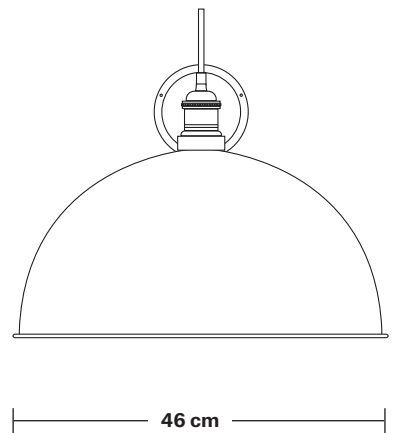

# Swan Neck Outdoor & Bathroom Dome Wall Light - 18 Inch

Product Code: SN-IP65-DWL18

H: 46 cm x W: 46 cm x D: 52 cm

## DIMENSIONS

Shade Diameter: 46 cm / 18"

Shade Height (no holder): 26 cm / 10"

Holder Diameter: 31.5 cm / 12.4"

Holder Height: 20 cm / 7.8"

Wall Rose Diameter: 14 cm / 5.5"

Wall Rose Depth: 3 cm / 1.2"

INDUSTVILLE

## DIMENSIONS

Holder Diameter: 33 cm / 12.9"

Holder Height: 21 cm / 8.2"

Wall Rose Diameter: 14 cm / 5.5"

Wall Rose Depth: 3 cm / 1.2"

INDUSTVILLE