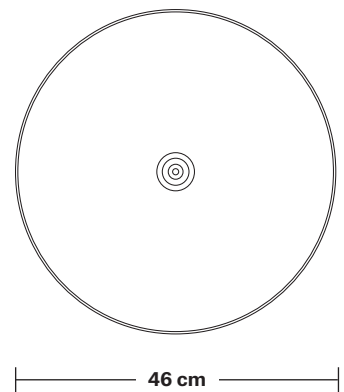

## DIMENSIONS

Shade Diameter: 46 cm / 18"

Shade Height (no holder): 26 cm / 10"

Holder Diameter: 31.5 cm / 12.4"

Holder Height: 20 cm / 7.8"

Wall Rose Diameter: 14 cm / 5.5"

Wall Rose Depth: 3 cm / 1.2"

INDUSTVILLE

## DIMENSIONS

Holder Diameter: 33 cm / 12.9"

Holder Height: 21 cm / 8.2"

Wall Rose Diameter: 14 cm / 5.5"

Wall Rose Depth: 3 cm / 1.2"

INDUSTVILLE

# Dome - 18 Inch - Shade Only

Product Code: D18-SO

H: 26 cm x W: 46 cm x D: 46 cm