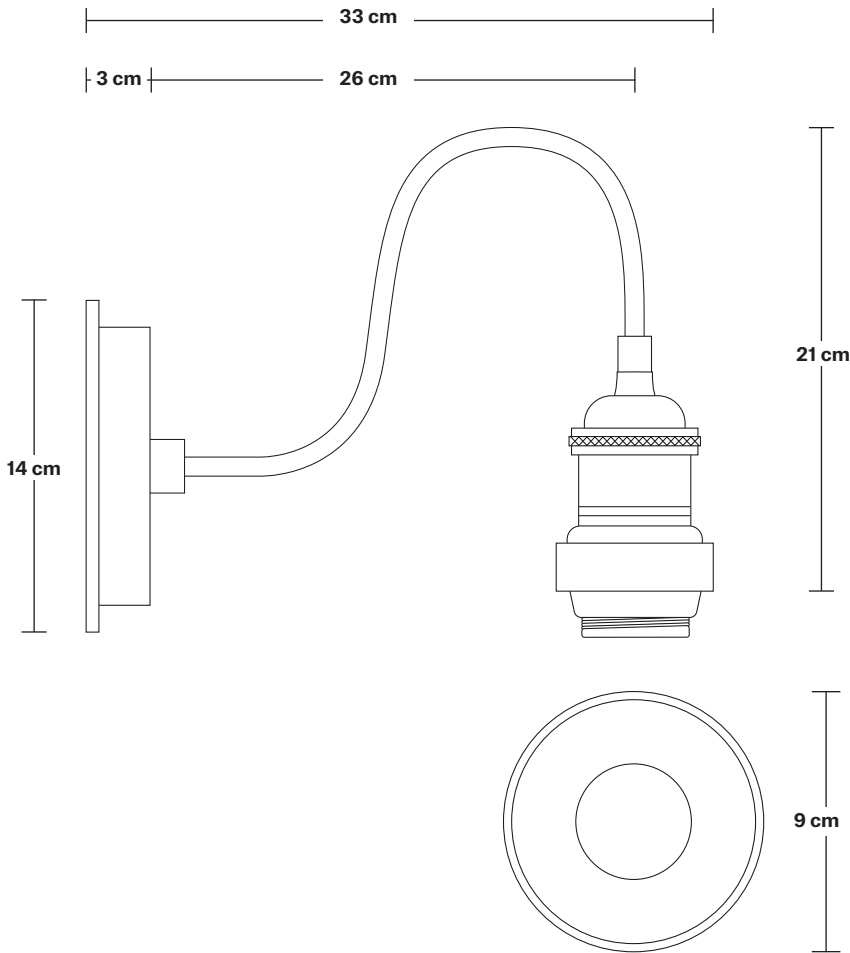

## DIMENSIONS

Shade Diameter: 46 cm / 18"

Shade Height (no holder): 26 cm / 10"

Holder Diameter: 31.5 cm / 12.4"

Holder Height: 20 cm / 7.8"

Wall Rose Diameter: 14 cm / 5.5"

Wall Rose Depth: 3 cm / 1.2"

INDUSTVILLE

# Swan Neck Outdoor & Bathroom Dome Wall Light - 8 Inch

Product Code: SN-IP65-WLH

H: 21 cm x W: 14 cm x D: 33 cm

## DIMENSIONS

Holder Diameter: 33 cm / 12.9"

Holder Height: 21 cm / 8.2"

Wall Rose Diameter: 14 cm / 5.5"

Wall Rose Depth: 3 cm / 1.2"

INDUSTVILLE