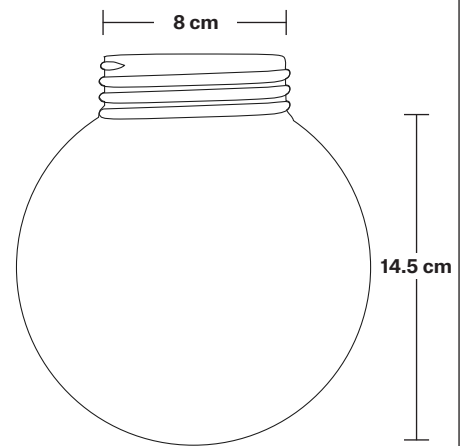

Swan Neck Outdoor & Bathroom Dome Wall Light - 8 Inch

Product Code: SN-IP65-WLH-GLG

H: 21 cm x W: 14 cm x D: 33 cm

SPECIFICATIONS

We meet all UK and EU lighting and safety regulations.

Our products are hand finished to ensure an authentic vintage look and therefore they may vary slightly from those shown in the images.

Bulb required: Standard screw (E27) fitting, max 40W.

Maximum weight: 1 kg

INFORMATION

Finishes: Brass, Pewter, Copper.

Ready to be installed, installation required.

Wall mount screws not included.

Holders available: Brass, Pewter, Copper.

Wall rose: Pewter.

IP rating: IP65 with glass (Tube, Globe).

DIMENSIONS

Holder Diameter: 33 cm / 12.9"

Holder Height: 21 cm / 8.2"

Wall Rose Diameter: 14 cm / 5.5"

Wall Rose Depth: 3 cm / 1.2"

INDUSTVILLE