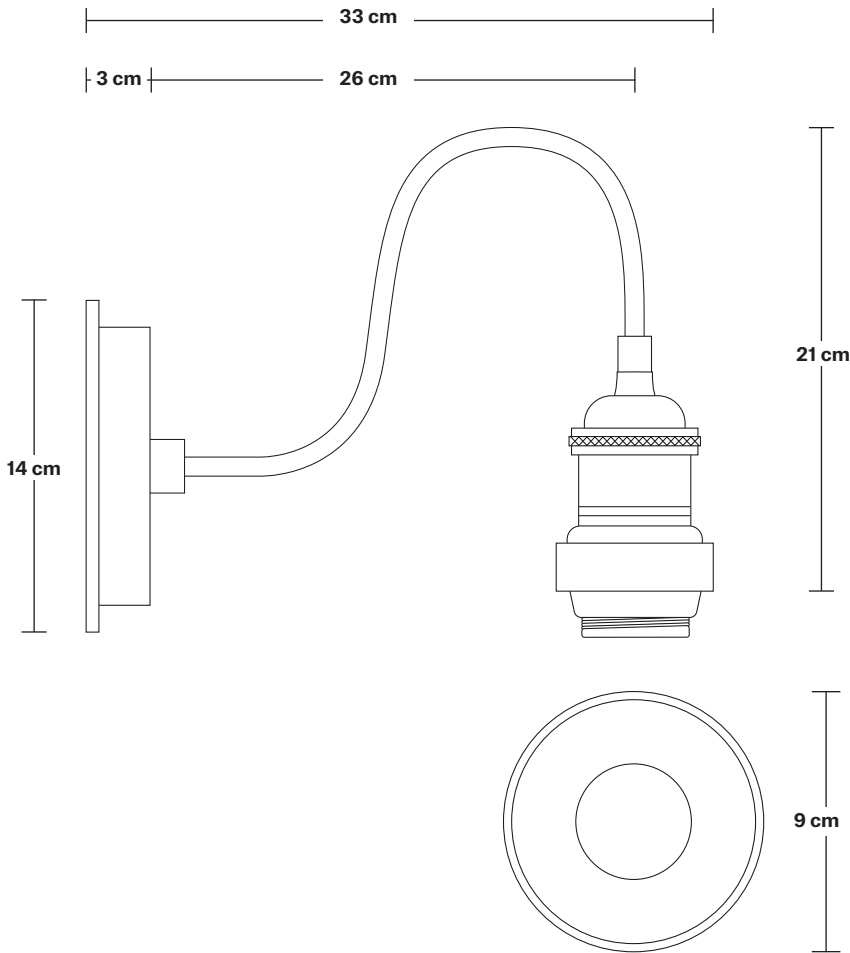

## DIMENSIONS

Shade Diameter: 44 cm / 17.3"

Shade Height (no holder): 24.5 cm / 9.6"

Holder Diameter: 31.5 cm / 12.4"

Holder Height: 20 cm / 7.8"

Wall Rose Diameter: 14 cm / 5.5"

Wall Rose Depth: 3 cm / 1.2"

# Swan Neck Outdoor & Bathroom Dome Wall Light - 8 Inch

Product Code: SN-IP65-WLH

H: 21 cm x W: 14 cm x D: 33 cm

## DIMENSIONS

Holder Diameter: 33 cm / 12.9"

Holder Height: 21 cm / 8.2"

Wall Rose Diameter: 14 cm / 5.5"

Wall Rose Depth: 3 cm / 1.2"

INDUSTVILLE