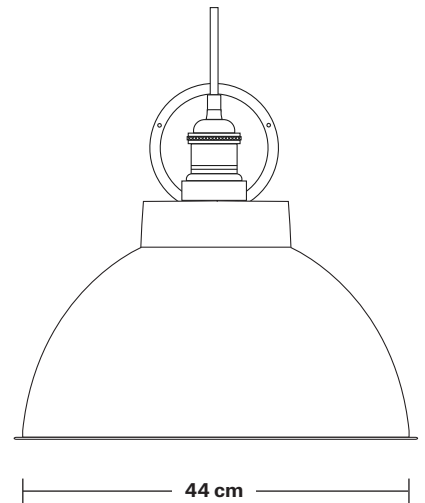

# Swan Neck Outdoor & Bathroom Dome Wall Light - 17 Inch

Product Code: SN-IP65-DWL17

H: 44.5 cm x W: 44 cm x D: 51 cm

## DIMENSIONS

Shade Diameter: 44 cm / 17.3"

Shade Height (no holder): 24.5 cm / 9.6"

Holder Diameter: 31.5 cm / 12.4"

Holder Height: 20 cm / 7.8"

Wall Rose Diameter: 14 cm / 5.5"

Wall Rose Depth: 3 cm / 1.2"

## DIMENSIONS

Holder Diameter: 33 cm / 12.9"

Holder Height: 21 cm / 8.2"

Wall Rose Diameter: 14 cm / 5.5"

Wall Rose Depth: 3 cm / 1.2"

INDUSTVILLE