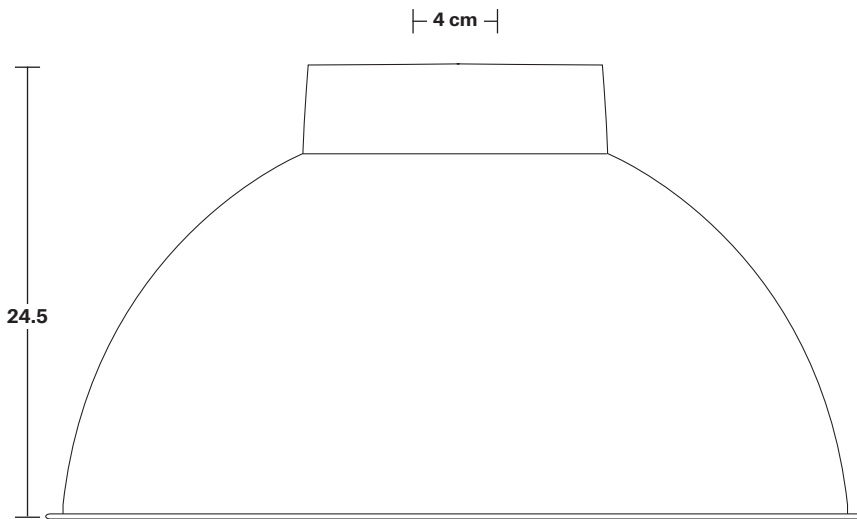

## DIMENSIONS

Shade Diameter: 44 cm / 17.3"

Shade Height (no holder): 24.5 cm / 9.6"

Holder Diameter: 31.5 cm / 12.4"

Holder Height: 20 cm / 7.8"

Wall Rose Diameter: 14 cm / 5.5"

Wall Rose Depth: 3 cm / 1.2"

## DIMENSIONS

Holder Diameter: 33 cm / 12.9"

Holder Height: 21 cm / 8.2"

Wall Rose Diameter: 14 cm / 5.5"

Wall Rose Depth: 3 cm / 1.2"

INDUSTVILLE

# Dome - 17 Inch - Shade Only

Product Code: D17-SO

H: 24.5 cm x W: 44 cm x D: 44 cm