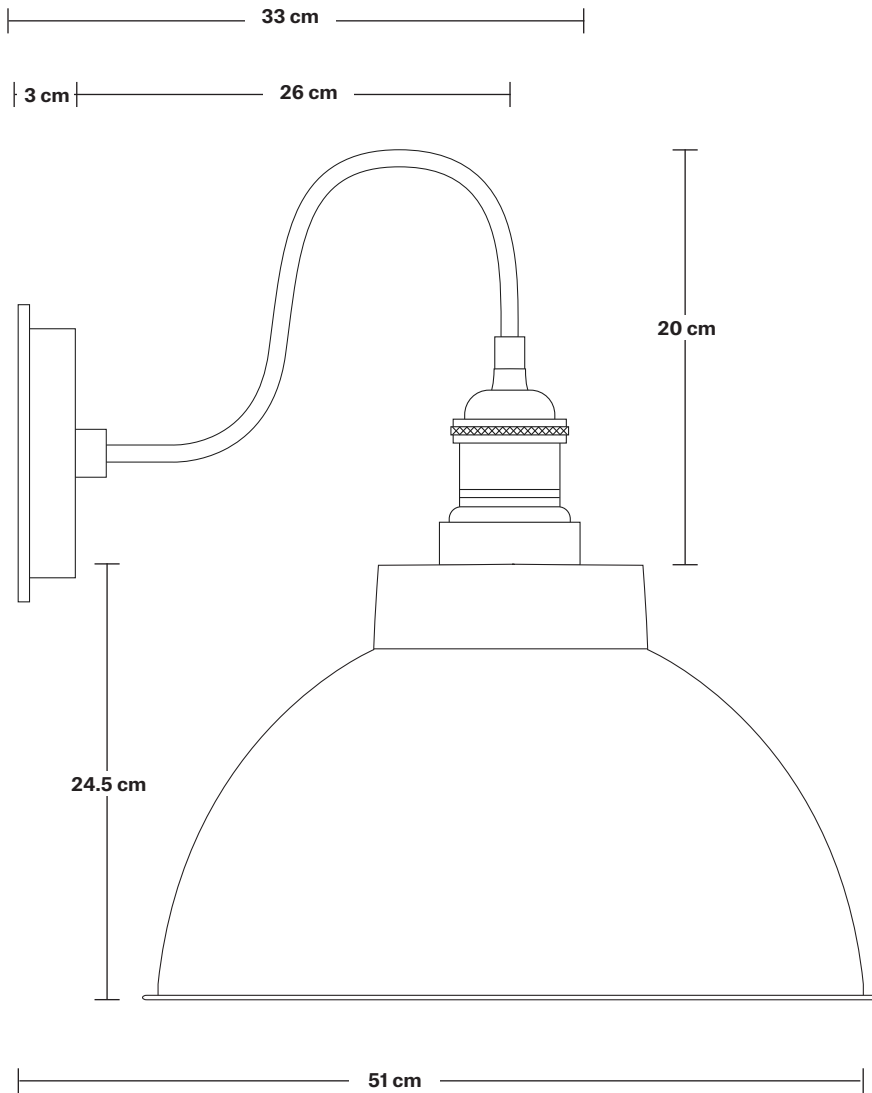

# Swan Neck Outdoor & Bathroom Dome Wall Light - 17 Inch

Product Code: SN-IP65-DWL17

H: 44.5 cm x W: 44 cm x D: 51 cm

## DIMENSIONS

Shade Diameter: 44 cm / 17.3"

Shade Height (no holder): 24.5 cm / 9.6"

Holder Diameter: 31.5 cm / 12.4"

Holder Height: 20 cm / 7.8"

Wall Rose Diameter: 14 cm / 5.5"

Wall Rose Depth: 3 cm / 1.2"

## DIMENSIONS

Holder Diameter: 33 cm / 12.9"

Holder Height: 21 cm / 8.2"

Wall Rose Diameter: 14 cm / 5.5"

Wall Rose Depth: 3 cm / 1.2"

INDUSTVILLE