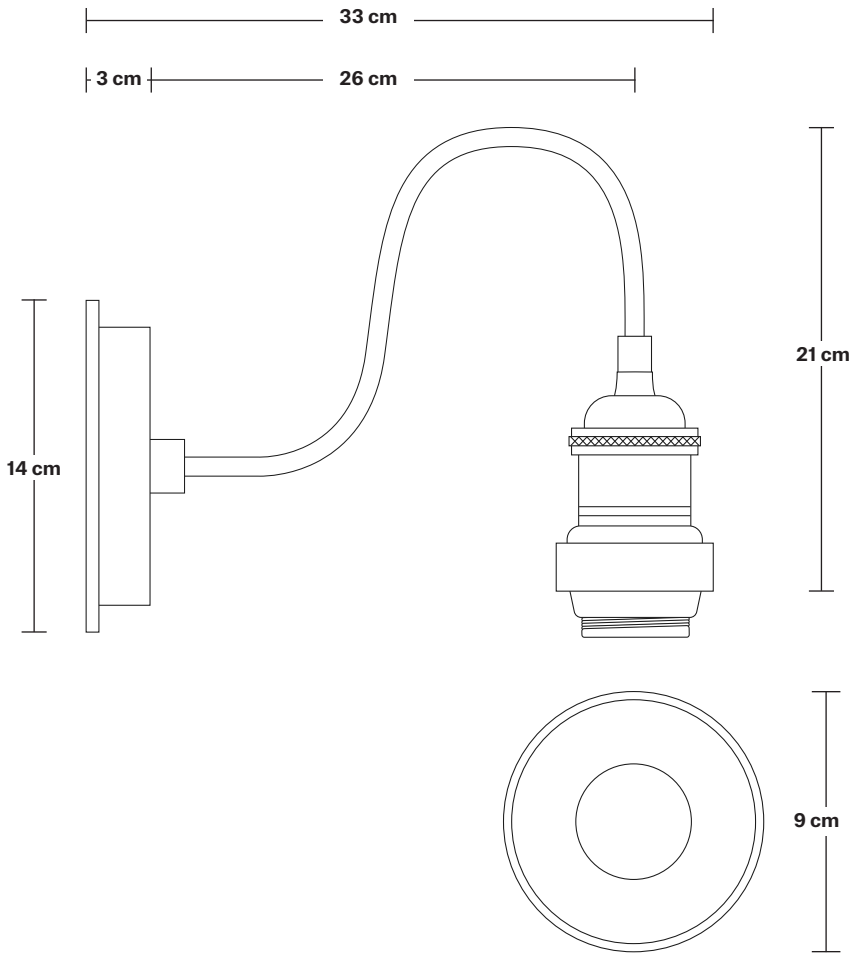

## DIMENSIONS

Shade Diameter: 44 cm / 17.3"

Shade Height (no holder): 24.5 cm / 9.6"

Holder Diameter: 31.5 cm / 12.4"

Holder Height: 20 cm / 7.8"

Wall Rose Diameter: 14 cm / 5.5"

Wall Rose Depth: 3 cm / 1.2"

## DIMENSIONS

Holder Diameter: 33 cm / 12.9"

Holder Height: 21 cm / 8.2"

Wall Rose Diameter: 14 cm / 5.5"

Wall Rose Depth: 3 cm / 1.2"

INDUSTVILLE

# Swan Neck Outdoor & Bathroom Dome Wall Light - 8 Inch

Product Code: SN-IP65-WLH-GLG

H: 21 cm x W: 14 cm x D: 33 cm