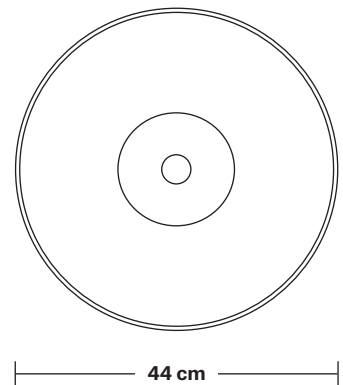

## DIMENSIONS

Shade Diameter: 44 cm / 17.3"

Shade Height (no holder): 24.5 cm / 9.6"

Holder Diameter: 31.5 cm / 12.4"

Holder Height: 20 cm / 7.8"

Wall Rose Diameter: 14 cm / 5.5"

Wall Rose Depth: 3 cm / 1.2"

## DIMENSIONS

Holder Diameter: 33 cm / 12.9"

Holder Height: 21 cm / 8.2"

Wall Rose Diameter: 14 cm / 5.5"

Wall Rose Depth: 3 cm / 1.2"

INDUSTVILLE

# Dome - 17 Inch - Shade Only

Product Code: D17-SO

H: 24.5 cm x W: 44 cm x D: 44 cm