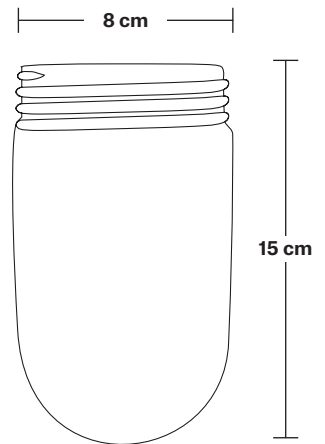

Swan Neck Outdoor & Bathroom Dome Wall Light - 8 Inch

Product Code: SN-IP65-WLH

H: 21 cm x W: 14 cm x D: 33 cm

SPECIFICATIONS

We meet all UK and EU lighting and safety regulations.

Our products are hand finished to ensure an authentic vintage look and therefore they may vary slightly from those shown in the images.

Bulb required: Standard screw (E27) fitting, max 40W.

Maximum weight: 1 kg

INFORMATION

Finishes: Brass, Pewter, Copper.

Ready to be installed, installation required.

Wall mount screws not included.

Holders available: Brass, Pewter, Copper.

Wall rose: Pewter.

IP rating: IP65 with glass (Tube, Globe).

DIMENSIONS

Holder Diameter: 33 cm / 12.9"

Holder Height: 21 cm / 8.2"

Wall Rose Diameter: 14 cm / 5.5"

Wall Rose Depth: 3 cm / 1.2"

INDUSTVILLE