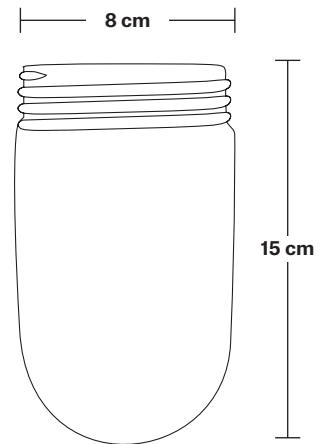

Wall mount screws not included.

Holders available: Brass, Pewter, Copper.

Wall rose: Pewter.

IP rating: IP65 with glass (Tube, Globe).

DIMENSIONS

Shade Diameter: 44 cm / 17.3"

Shade Height (no holder): 24.5 cm / 9.6"

Holder Diameter: 31.5 cm / 12.4"

Holder Height: 20 cm / 7.8"

Wall Rose Diameter: 14 cm / 5.5"

Wall Rose Depth: 3 cm / 1.2"

INDUSTVILLE

Swan Neck Outdoor & Bathroom Dome Wall Light - 8 Inch

Product Code: SN-IP65-WLH

H: 21 cm x W: 14 cm x D: 33 cm

SPECIFICATIONS

We meet all UK and EU lighting and safety regulations.

Our products are hand finished to ensure an authentic vintage look and therefore they may vary slightly from those shown in the images.

Wall rose: Pewter.

IP rating: IP65 with glass (Tube, Globe).

DIMENSIONS

Holder Diameter: 33 cm / 12.9"

Holder Height: 21 cm / 8.2"

Wall Rose Diameter: 14 cm / 5.5"

Wall Rose Depth: 3 cm / 1.2"

INDUSTVILLE