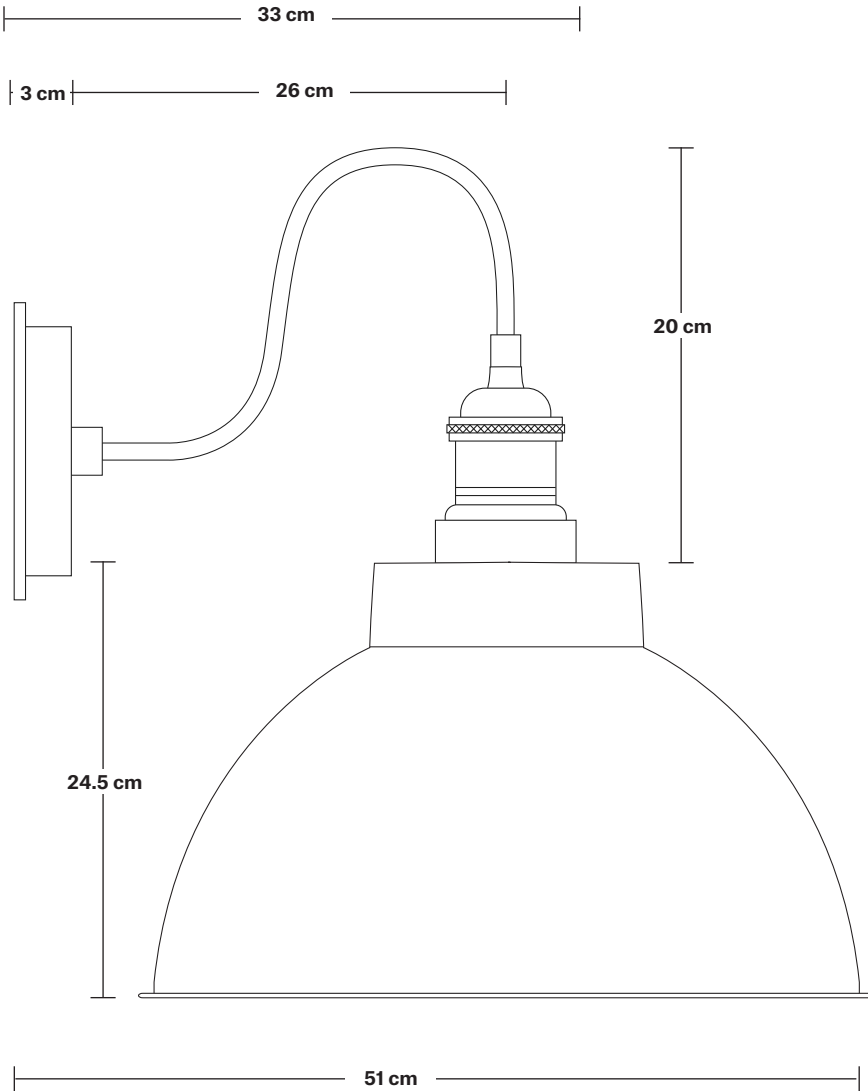

Swan Neck Outdoor & Bathroom Dome Wall Light - 17 Inch

Product Code: SN-IP65-DWL17

H: 44.5 cm x W: 44 cm x D: 51 cm

SPECIFICATIONS

We meet all UK and EU lighting and safety regulations.

Our products are hand finished to ensure an authentic vintage look and therefore they may vary slightly from those shown in the images.

Wall mount screws not included.

Holders available: Brass, Pewter, Copper.

Wall rose: Pewter.

IP rating: IP65 with glass (Tube, Globe).

DIMENSIONS

Shade Diameter: 44 cm / 17.3"

Shade Height (no holder): 24.5 cm / 9.6"

Holder Diameter: 31.5 cm / 12.4"

Holder Height: 20 cm / 7.8"

Wall Rose Diameter: 14 cm / 5.5"

Wall Rose Depth: 3 cm / 1.2"

INDUSTVILLE

Swan Neck Outdoor & Bathroom Dome Wall Light - 8 Inch

Product Code: SN-IP65-WLH

Dome - 17 Inch - Shade Only

Product Code: D17-SO

H: 24.5 cm x W: 44 cm x D: 44 cm

SPECIFICATIONS

We meet all UK and EU lighting and safety regulations.

Our products are hand finished to ensure an authentic vintage look and therefore they may vary slightly from those shown in the images.