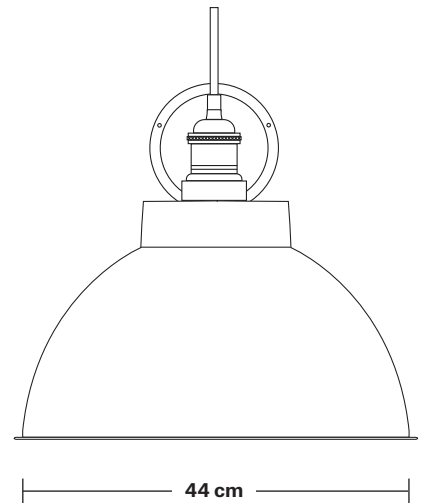

Swan Neck Outdoor & Bathroom Dome Wall Light - 17 Inch

Product Code: SN-IP65-DWL17

H: 44.5 cm x W: 44 cm x D: 51 cm

SPECIFICATIONS

We meet all UK and EU lighting and safety regulations.

Our products are hand finished to ensure an authentic vintage look and therefore they may vary slightly from those shown in the images.

Wall mount screws not included.

Holders available: Brass, Pewter, Copper.

Wall rose: Pewter.

IP rating: IP65 with glass (Tube, Globe).

DIMENSIONS

Shade Diameter: 44 cm / 17.3"

Shade Height (no holder): 24.5 cm / 9.6"

Holder Diameter: 31.5 cm / 12.4"

Holder Height: 20 cm / 7.8"

Wall Rose Diameter: 14 cm / 5.5"

Wall Rose Depth: 3 cm / 1.2"

INDUSTVILLE

Swan Neck Outdoor & Bathroom Dome Wall Light - 8 Inch

Product Code: SN-IP65-WLH

Dome - 17 Inch - Shade Only

Product Code: D17-SO

H: 24.5 cm x W: 44 cm x D: 44 cm

SPECIFICATIONS

We meet all UK and EU lighting and safety regulations.

Our products are hand finished to ensure an authentic vintage look and therefore they may vary slightly from those shown in the images.