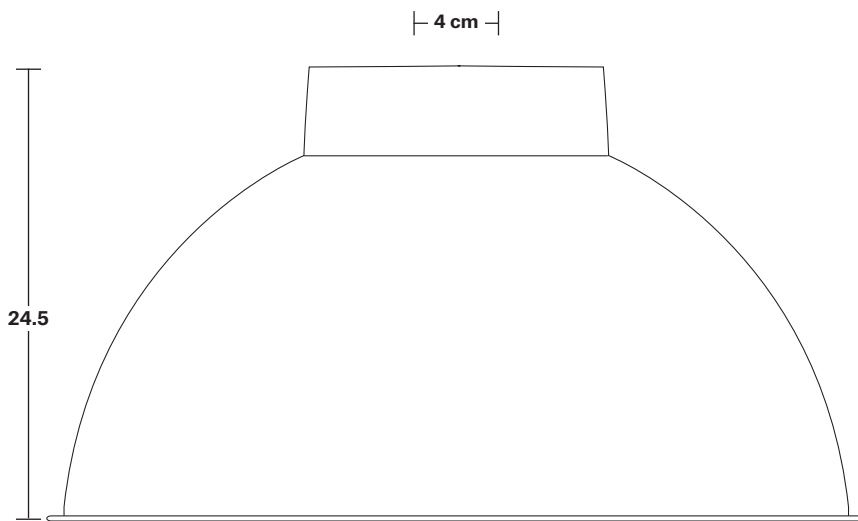

Wall mount screws not included.

Holders available: Brass, Pewter, Copper.

Wall rose: Pewter.

IP rating: IP65 with glass (Tube, Globe).

DIMENSIONS

Shade Diameter: 44 cm / 17.3"

Shade Height (no holder): 24.5 cm / 9.6"

Wall rose: Pewter.

IP rating: IP65 with glass (Tube, Globe).

DIMENSIONS

Holder Diameter: 33 cm / 12.9"

Holder Height: 21 cm / 8.2"

Wall Rose Diameter: 14 cm / 5.5"

Wall Rose Depth: 3 cm / 1.2"

INDUSTVILLE

Dome - 17 Inch - Shade Only

Product Code: D17-SO

H: 24.5 cm x W: 44 cm x D: 44 cm

SPECIFICATIONS

We meet all UK and EU lighting and safety regulations.

Our products are hand finished to ensure an authentic vintage look and therefore they may vary slightly from those shown in the images.