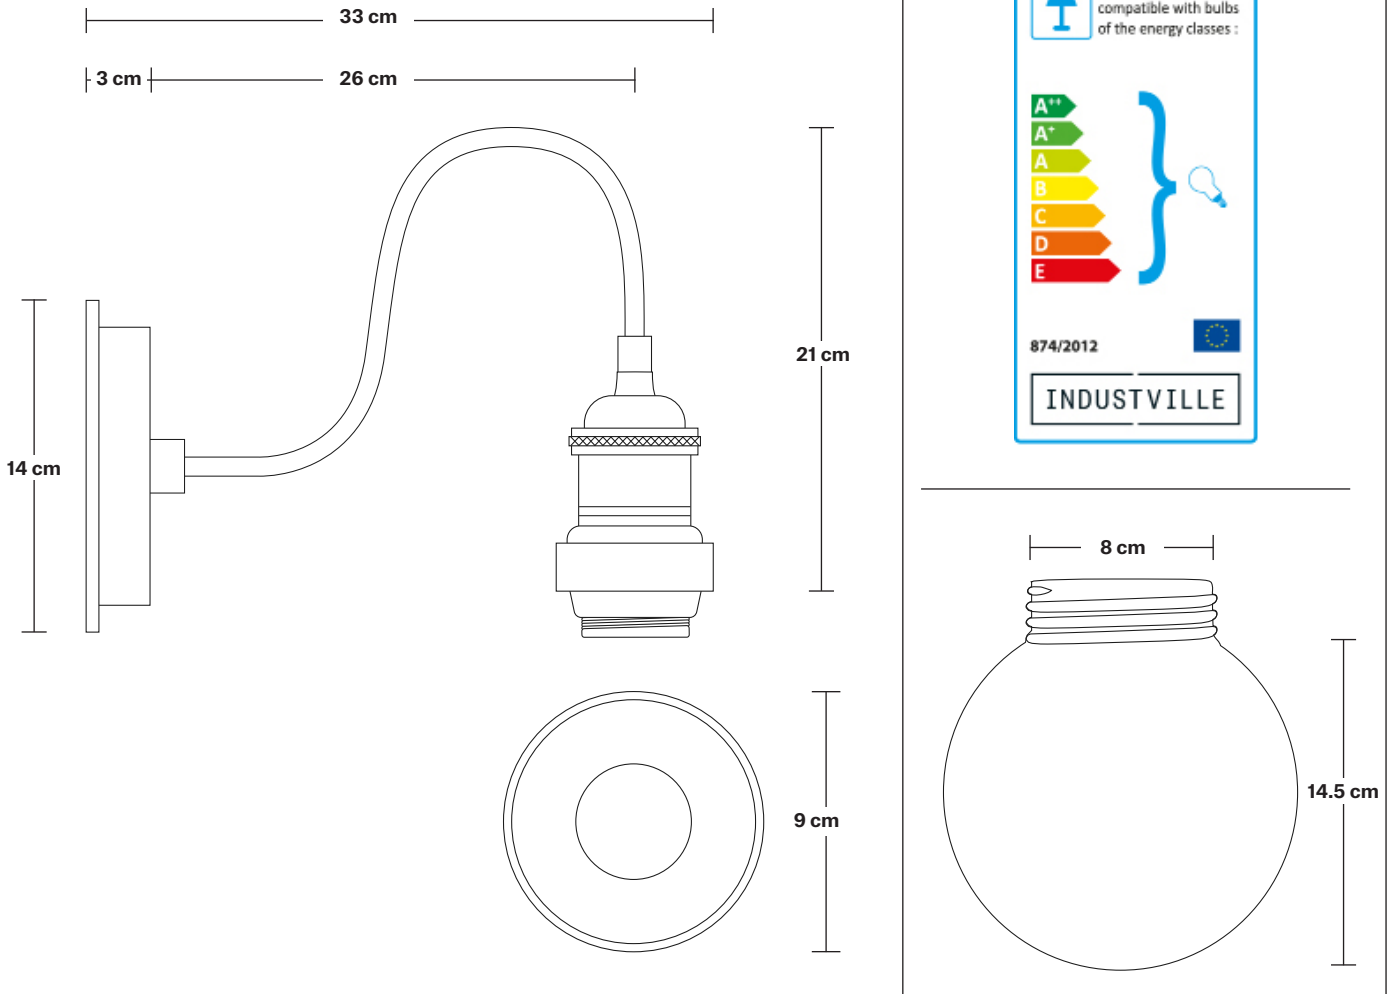

Wall rose: Pewter.

IP rating: IP65 with glass (Tube, Globe).

DIMENSIONS

Holder Diameter: 33 cm / 12.9"

Holder Height: 21 cm / 8.2"

Wall Rose Diameter: 14 cm / 5.5"

Wall Rose Depth: 3 cm / 1.2"

INDUSTVILLE

Swan Neck Outdoor & Bathroom Dome Wall Light - 8 Inch

Product Code: SN-IP65-WLH-GLG

H: 21 cm x W: 14 cm x D: 33 cm

SPECIFICATIONS

We meet all UK and EU lighting and safety regulations.

Our products are hand finished to ensure an authentic vintage look and therefore they may vary slightly from those shown in the images.

Dome - 17 Inch - Shade Only

Product Code: D17-SO

H: 24.5 cm x W: 44 cm x D: 44 cm

SPECIFICATIONS

We meet all UK and EU lighting and safety regulations.

Our products are hand finished to ensure an authentic vintage look and therefore they may vary slightly from those shown in the images.