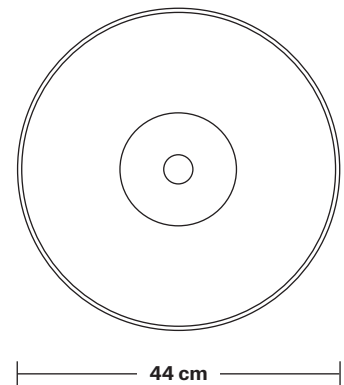

Wall mount screws not included.

Holders available: Brass, Pewter, Copper.

Wall rose: Pewter.

IP rating: IP65 with glass (Tube, Globe).

DIMENSIONS

Shade Diameter: 44 cm / 17.3"

Shade Height (no holder): 24.5 cm / 9.6"

Wall rose: Pewter.

IP rating: IP65 with glass (Tube, Globe).

DIMENSIONS

Holder Diameter: 33 cm / 12.9"

Holder Height: 21 cm / 8.2"

Wall Rose Diameter: 14 cm / 5.5"

Wall Rose Depth: 3 cm / 1.2"

INDUSTVILLE

Dome - 17 Inch - Shade Only

Product Code: D17-SO

H: 24.5 cm x W: 44 cm x D: 44 cm

SPECIFICATIONS

We meet all UK and EU lighting and safety regulations.

Our products are hand finished to ensure an authentic vintage look and therefore they may vary slightly from those shown in the images.