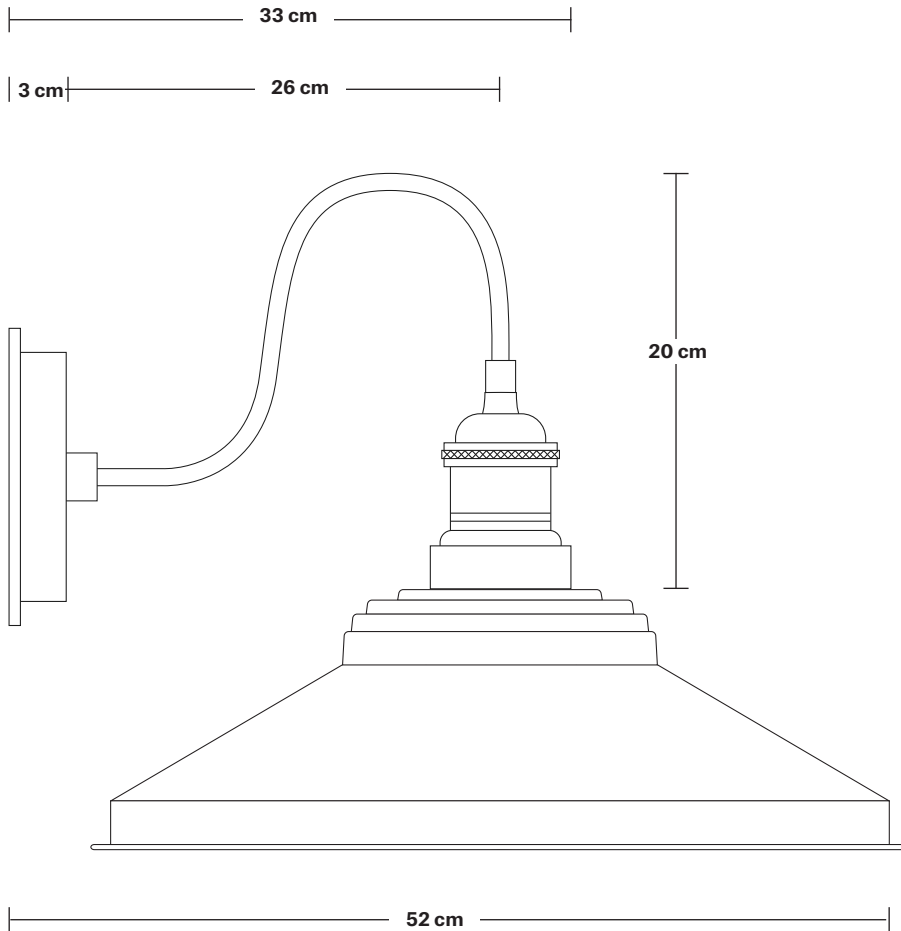

Swan Neck Outdoor & Bathroom Giant Step Wall Light - 18 Inch

Product Code: SN-IP65-GSWL18

H: 36 cm x W: 46 cm x D: 52 cm

SPECIFICATIONS

We meet all UK and EU lighting and safety regulations.

Our products are hand finished to ensure an authentic vintage look and therefore they may vary slightly from those shown in the images.

Holders available: Brass, Pewter.

Wall rose: Pewter.

IP rating: IP65 with glass (Tube, Globe).

DIMENSIONS

Shade Diameter: 46 cm / 18"

Shade Height (no holder): 15 cm / 6"

Holder Diameter: 31.5 cm / 12.4"

Holder Height: 20 cm / 7.8"

Wall Rose Diameter: 14 cm / 5.5"

Wall Rose Depth: 3 cm / 1.2"

INDUSTVILLE

Swan Neck Outdoor & Bathroom Dome Wall Light - 8 Inch

Product Code: SN-IP65-WLH

H: 21 cm x W: 14 cm x D: 33 cm

SPECIFICATIONS

We meet all UK and EU lighting and safety regulations.

Wall rose: Pewter.

IP rating: IP65 with glass (Tube, Globe).

DIMENSIONS

Holder Diameter: 33 cm / 12.9"

Holder Height: 21 cm / 8.2"

Wall Rose Diameter: 14 cm / 5.5"

Wall Rose Depth: 3 cm / 1.2"

INDUSTVILLE