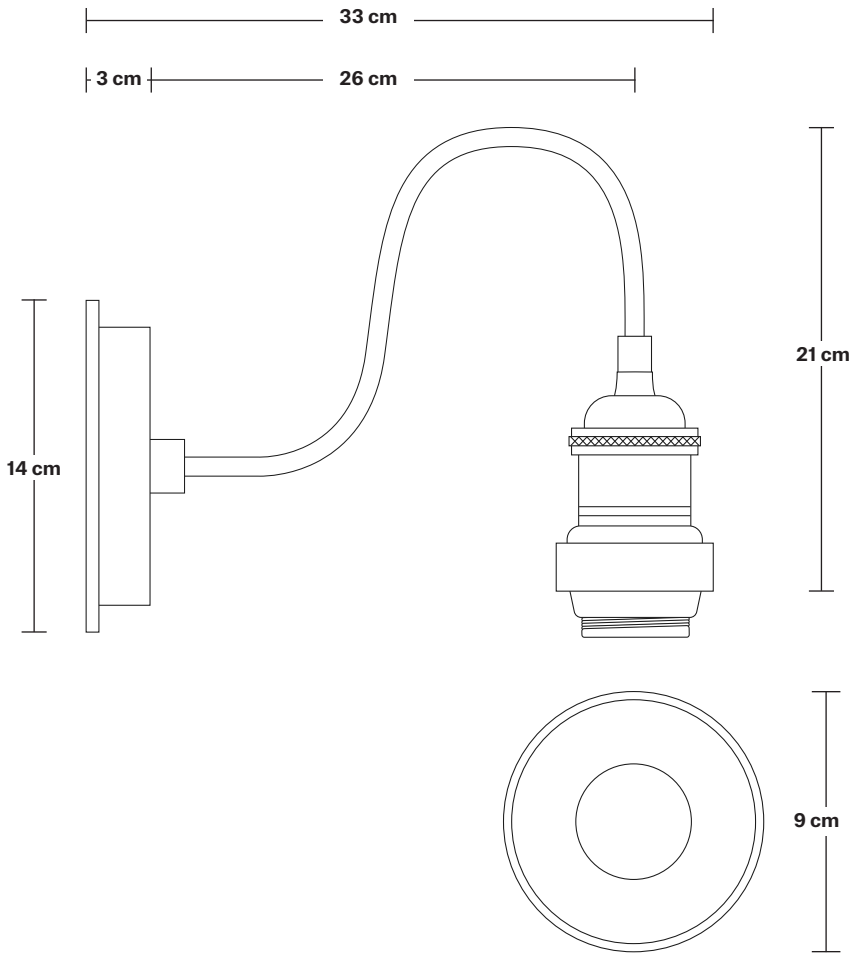

Wall Rose Diameter: 14 cm / 5.5"

Wall Rose Depth: 3 cm / 1.2"

INDUSTVILLE

Swan Neck Outdoor & Bathroom Dome Wall Light - 8 Inch

Product Code: SN-IP65-WLH

H: 21 cm x W: 14 cm x D: 33 cm

SPECIFICATIONS

We meet all UK and EU lighting and safety regulations.

DIMENSIONS

Holder Diameter: 33 cm / 12.9"

Holder Height: 21 cm / 8.2"

Wall Rose Diameter: 14 cm / 5.5"

Wall Rose Depth: 3 cm / 1.2"

INDUSTVILLE

Swan Neck Outdoor & Bathroom Dome Wall Light - 8 Inch

Product Code: SN-IP65-WLH-GLG

H: 21 cm x W: 14 cm x D: 33 cm

SPECIFICATIONS

We meet all UK and EU lighting and safety regulations.

Our products are hand finished to ensure an authentic vintage look and therefore they may vary slightly from those shown in the images.

Wall rose: Pewter.

IP rating: IP65 with glass (Tube, Globe).

DIMENSIONS

Holder Diameter: 33 cm / 12.9"

Holder Height: 21 cm / 8.2"

Wall Rose Diameter: 14 cm / 5.5"

Wall Rose Depth: 3 cm / 1.2"

INDUSTVILLE