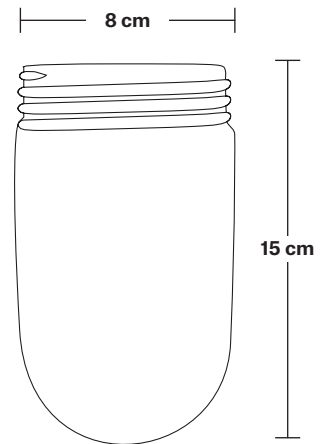

Holders available: Brass, Pewter.

Wall rose: Pewter.

IP rating: IP65 with glass (Tube, Globe).

DIMENSIONS

Shade Diameter: 46 cm / 18"

Shade Height (no holder): 15 cm / 6"

Holder Diameter: 31.5 cm / 12.4"

Holder Height: 20 cm / 7.8"

Wall Rose Diameter: 14 cm / 5.5"

Wall Rose Depth: 3 cm / 1.2"

INDUSTVILLE

Swan Neck Outdoor & Bathroom Dome Wall Light - 8 Inch

Product Code: SN-IP65-WLH

H: 21 cm x W: 14 cm x D: 33 cm

SPECIFICATIONS

We meet all UK and EU lighting and safety regulations.

DIMENSIONS

Holder Diameter: 33 cm / 12.9"

Holder Height: 21 cm / 8.2"

Wall Rose Diameter: 14 cm / 5.5"

Wall Rose Depth: 3 cm / 1.2"

INDUSTVILLE

Swan Neck Outdoor & Bathroom Dome Wall Light - 8 Inch

Product Code: SN-IP65-WLH-GLG

Wall rose: Pewter.

IP rating: IP65 with glass (Tube, Globe).

DIMENSIONS

Holder Diameter: 33 cm / 12.9"

Holder Height: 21 cm / 8.2"

Wall Rose Diameter: 14 cm / 5.5"

Wall Rose Depth: 3 cm / 1.2"

INDUSTVILLE