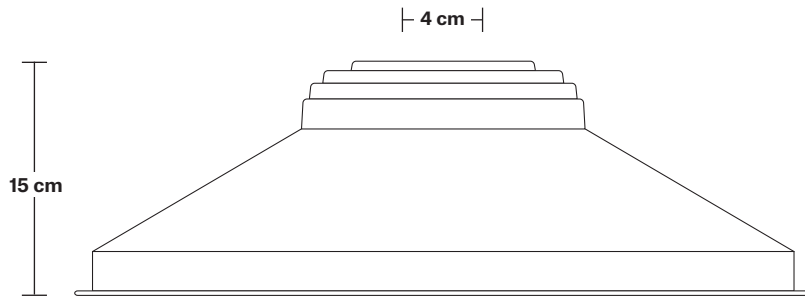

Holders available: Brass, Pewter.

Wall rose: Pewter.

IP rating: IP65 with glass (Tube, Globe).

DIMENSIONS

Shade Diameter: 46 cm / 18"

Shade Height (no holder): 15 cm / 6"

Holder Diameter: 31.5 cm / 12.4"

Holder Height: 20 cm / 7.8"

H: 21 cm x W: 14 cm x D: 33 cm

SPECIFICATIONS

We meet all UK and EU lighting and safety regulations.

Our products are hand finished to ensure an authentic vintage look and therefore they may vary slightly from those shown in the images.

Wall rose: Pewter.

IP rating: IP65 with glass (Tube, Globe).

DIMENSIONS

Holder Diameter: 33 cm / 12.9"

Holder Height: 21 cm / 8.2"

Wall Rose Diameter: 14 cm / 5.5"

Wall Rose Depth: 3 cm / 1.2"

INDUSTVILLE

Giant Step - 18 Inch - Shade Only

Product Code: GS18-SO

H: 15 cm x W: 46 cm x D: 46 cm

SPECIFICATIONS

We meet all UK and EU lighting and safety regulations.

Our products are hand finished to ensure an authentic vintage look and therefore they may vary slightly from those shown in the images.