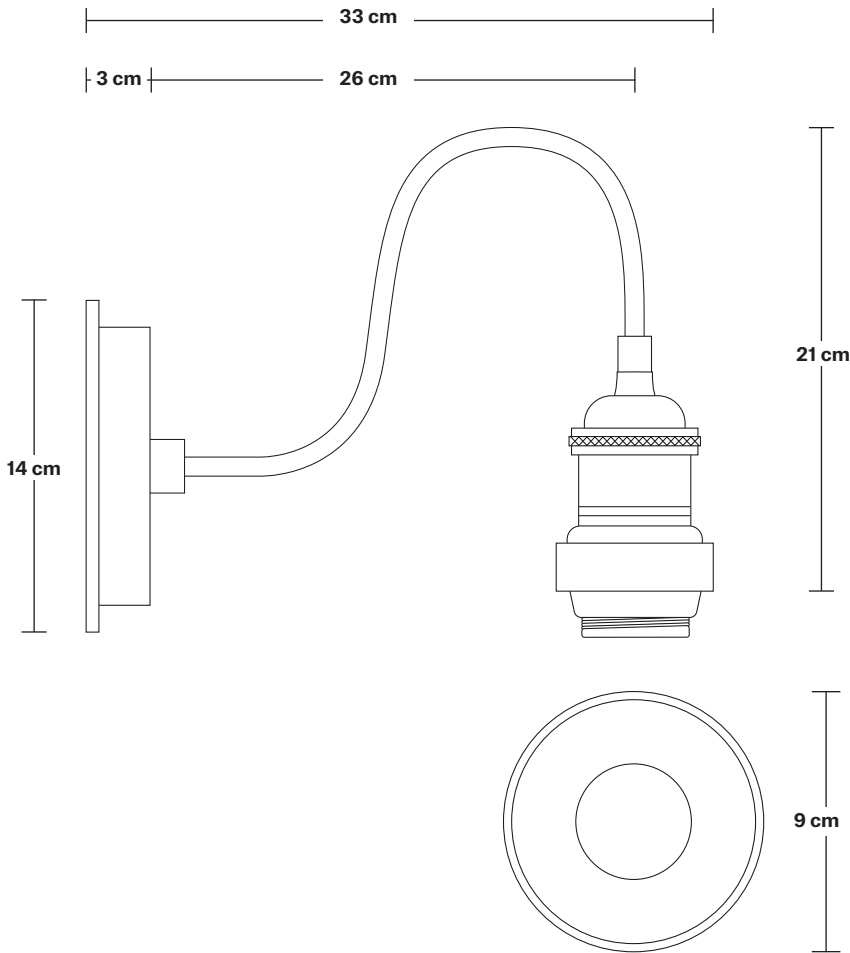

Holders available: Brass, Pewter.

Wall rose: Pewter.

IP rating: IP65 with glass (Tube, Globe).

DIMENSIONS

Shade Diameter: 46 cm / 18"

Shade Height (no holder): 15 cm / 6"

Holder Diameter: 31.5 cm / 12.4"

Holder Height: 20 cm / 7.8"

Wall Rose Diameter: 14 cm / 5.5"

Wall Rose Depth: 3 cm / 1.2"

INDUSTVILLE

Swan Neck Outdoor & Bathroom Dome Wall Light - 8 Inch

Product Code: SN-IP65-WLH

H: 21 cm x W: 14 cm x D: 33 cm

SPECIFICATIONS

We meet all UK and EU lighting and safety regulations.

DIMENSIONS

Holder Diameter: 33 cm / 12.9"

Holder Height: 21 cm / 8.2"

Wall Rose Diameter: 14 cm / 5.5"

Wall Rose Depth: 3 cm / 1.2"

INDUSTVILLE

Swan Neck Outdoor & Bathroom Dome Wall Light - 8 Inch

Product Code: SN-IP65-WLH-GLG

Wall rose: Pewter.

IP rating: IP65 with glass (Tube, Globe).

DIMENSIONS

Holder Diameter: 33 cm / 12.9"

Holder Height: 21 cm / 8.2"

Wall Rose Diameter: 14 cm / 5.5"

Wall Rose Depth: 3 cm / 1.2"

INDUSTVILLE