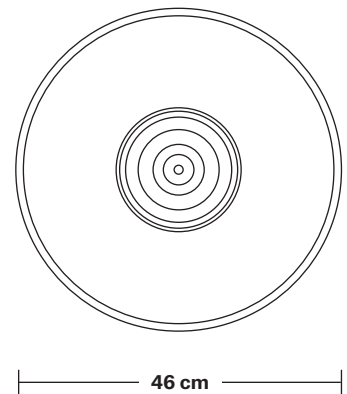

DIMENSIONS

Holder Diameter: 33 cm / 12.9"

Holder Height: 21 cm / 8.2"

Wall Rose Diameter: 14 cm / 5.5"

Wall Rose Depth: 3 cm / 1.2"

INDUSTVILLE

Swan Neck Outdoor & Bathroom Dome Wall Light - 8 Inch

Product Code: SN-IP65-WLH-GLG

H: 21 cm x W: 14 cm x D: 33 cm

SPECIFICATIONS

We meet all UK and EU lighting and safety regulations.

Our products are hand finished to ensure an authentic vintage look and therefore they may vary slightly from those shown in the images.

Wall rose: Pewter.

IP rating: IP65 with glass (Tube, Globe).

DIMENSIONS

Holder Diameter: 33 cm / 12.9"

Holder Height: 21 cm / 8.2"

Wall Rose Diameter: 14 cm / 5.5"

Wall Rose Depth: 3 cm / 1.2"

INDUSTVILLE

Giant Step - 18 Inch - Shade Only

Product Code: GS18-SO

H: 15 cm x W: 46 cm x D: 46 cm

SPECIFICATIONS

We meet all UK and EU lighting and safety regulations.

Our products are hand finished to ensure an authentic vintage look and therefore they may vary slightly from those shown in the images.