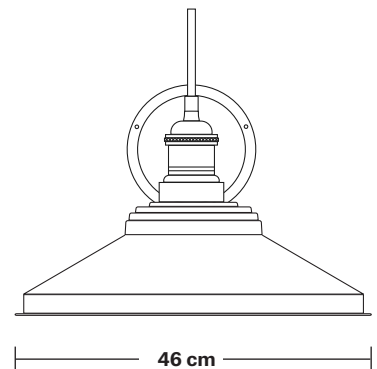

Swan Neck Outdoor & Bathroom Giant Step Wall Light - 18 Inch

Product Code: SN-IP65-GSWL18

H: 36 cm x W: 46 cm x D: 52 cm

SPECIFICATIONS

We meet all UK and EU lighting and safety regulations.

Our products are hand finished to ensure an authentic vintage look and therefore they may vary slightly from those shown in the images.

Holders available: Brass, Pewter.

Wall rose: Pewter.

IP rating: IP65 with glass (Tube, Globe).

DIMENSIONS

Shade Diameter: 46 cm / 18"

Shade Height (no holder): 15 cm / 6"

Holder Diameter: 31.5 cm / 12.4"

Holder Height: 20 cm / 7.8"

Wall Rose Diameter: 14 cm / 5.5"

Wall Rose Depth: 3 cm / 1.2"

INDUSTVILLE

Swan Neck Outdoor & Bathroom Dome Wall Light - 8 Inch

Product Code: SN-IP65-WLH

H: 21 cm x W: 14 cm x D: 33 cm

SPECIFICATIONS

We meet all UK and EU lighting and safety regulations.

Wall rose: Pewter.

IP rating: IP65 with glass (Tube, Globe).

DIMENSIONS

Holder Diameter: 33 cm / 12.9"

Holder Height: 21 cm / 8.2"

Wall Rose Diameter: 14 cm / 5.5"

Wall Rose Depth: 3 cm / 1.2"

INDUSTVILLE