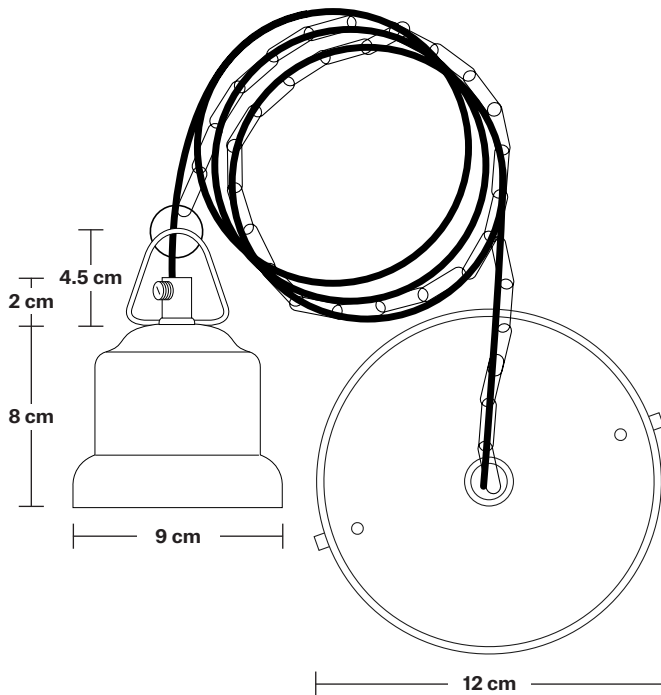

Brooklyn Dome Pendant - 24 Inch

Product Code: BR-GDP24

H: 52.5 cm x W: 60 cm x D: 60 cm

SPECIFICATIONS

We meet all UK and EU lighting and safety regulations.

Our products are hand finished to ensure an authentic vintage look and therefore they may vary slightly from those shown in the images.

Wall mount screws not included.

Flex: 1m Black Round Plastic Flex and 1m Chain.

Ceiling rose: Pewter.

DIMENSIONS

Shade Diameter: 60 cm / 23.6"

Shade Height (no holder): 40 cm / 15.9"

Holder Diameter: 9 cm / 3.6"

Holder Height: 10 cm / 4"

Ceiling Rose Diameter: 12 cm / 4.9"

Ceiling Rose Height: 2.5 cm / 1"

Brooklyn Chain Cord Set ES E27 Bulb Holder

Product Code: BR-CS

H: 115 cm x W: 12 cm x D: 12 cm

SPECIFICATIONS

We meet all UK and EU lighting and safety regulations.

Bulb Holder Height: 10 cm / 3.9"

Ceiling Rose Diameter: 12 cm / 4.7"

Ceiling Rose Height: 2.5 cm / 1"

Full Drop: 115 cm / 45.3"

Dome - 24 Inch - Shade Only

Product Code: GD24-SO

H: 40 cm x W: 60 cm x D: 60 cm