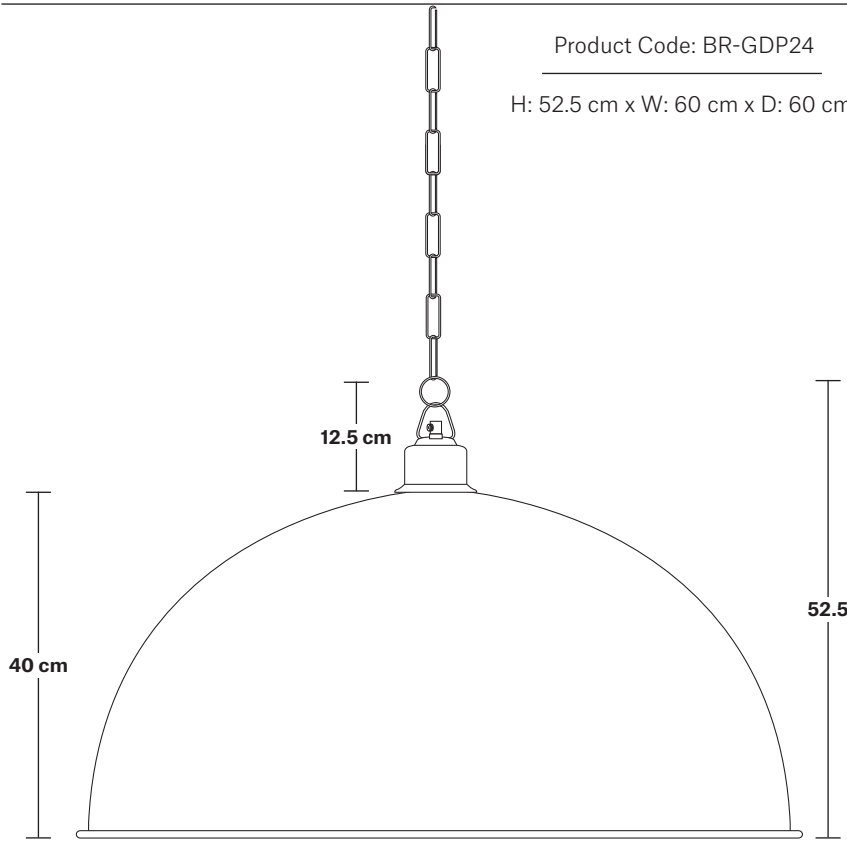

Brooklyn Dome Pendant - 24 Inch

Product Code: BR-GDP24

H: 52.5 cm x W: 60 cm x D: 60 cm

SPECIFICATIONS

We meet all UK and EU lighting and safety regulations.

Our products are hand finished to ensure an authentic vintage look and therefore they may vary slightly from those shown in the images.

Wall mount screws not included.

Flex: 1m Black Round Plastic Flex and 1m Chain.

Ceiling rose: Pewter.

DIMENSIONS

Shade Diameter: 60 cm / 23.6"

Shade Height (no holder): 40 cm / 15.9"

Holder Diameter: 9 cm / 3.6"

Holder Height: 10 cm / 4"

Ceiling Rose Diameter: 12 cm / 4.9"

Ceiling Rose Height: 2.5 cm / 1"

Brooklyn Chain Cord Set ES E27 Bulb Holder

Product Code: BR-CS

H: 115 cm x W: 12 cm x D: 12 cm

SPECIFICATIONS

We meet all UK and EU lighting and safety regulations.

Bulb Holder Height: 10 cm / 3.9"

Ceiling Rose Diameter: 12 cm / 4.7"

Ceiling Rose Height: 2.5 cm / 1"

Full Drop: 115 cm / 45.3"

Dome - 24 Inch - Shade Only

Product Code: GD24-SO

H: 40 cm x W: 60 cm x D: 60 cm