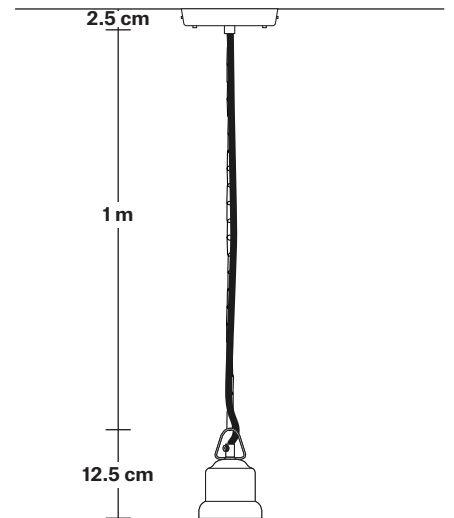

Brooklyn Dome Pendant - 24 Inch

Product Code: BR-GDP24

H: 52.5 cm x W: 60 cm x D: 60 cm

SPECIFICATIONS

We meet all UK and EU lighting and safety regulations.

Our products are hand finished to ensure an authentic vintage look and therefore they may vary slightly from those shown in the images.

Bulb required: Standard screw (E27) fitting, max 40W.

Shade weight: 4.8 kg | **Holder weight:** 0.6 kg

Maximum weight: 5.4 kg

INFORMATION

Finishes: Pewter, Pewter & Copper.

Ready to be installed, installation required.

Wall mount screws not included.

Flex: 1m Black Round Plastic Flex and 1m Chain.

Ceiling rose: Pewter.

DIMENSIONS

Shade Diameter: 60 cm / 23.6"

Shade Height (no holder): 40 cm / 15.9"

Holder Diameter: 9 cm / 3.6"

Holder Height: 10 cm / 4"

Ceiling Rose Diameter: 12 cm / 4.9"

Ceiling Rose Height: 2.5 cm / 1"

Brooklyn Chain Cord Set ES E27 Bulb Holder

Product Code: BR-CS

H: 115 cm x W: 12 cm x D: 12 cm

SPECIFICATIONS

We meet all UK and EU lighting and safety regulations.