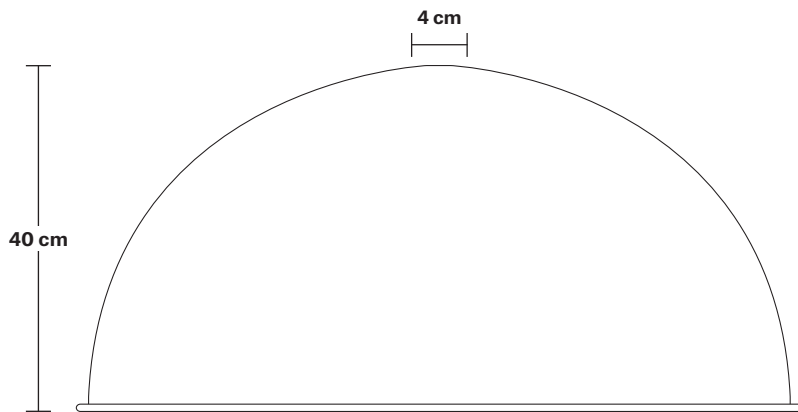

Brooklyn Dome Pendant - 24 Inch

Product Code: BR-GDP24

H: 52.5 cm x W: 60 cm x D: 60 cm

SPECIFICATIONS

We meet all UK and EU lighting and safety regulations.

Our products are hand finished to ensure an authentic vintage look and therefore they may vary slightly from those shown in the images.

Holder Height: 10 cm / 4"

Ceiling Rose Diameter: 12 cm / 4.9"

Ceiling Rose Height: 2.5 cm / 1"

Brooklyn Chain Cord Set ES E27 Bulb Holder

Product Code: BR-CS

H: 115 cm x W: 12 cm x D: 12 cm

SPECIFICATIONS

We meet all UK and EU lighting and safety regulations.

Bulb Holder Height: 10 cm / 3.9"

Ceiling Rose Diameter: 12 cm / 4.7"

Ceiling Rose Height: 2.5 cm / 1"

Full Drop: 115 cm / 45.3"

Dome - 24 Inch - Shade Only

Product Code: GD24-SO

H: 40 cm x W: 60 cm x D: 60 cm

Shade weight: 4.8 kg

INFORMATION

Finishes: Pewter, Pewter & Copper.

DIMENSIONS

Shade Diameter: 60 cm / 23.6"

Shade Height (no holder): 40 cm / 15.9"

Giant Dome - 24 Inch - Pewter

Shade Only