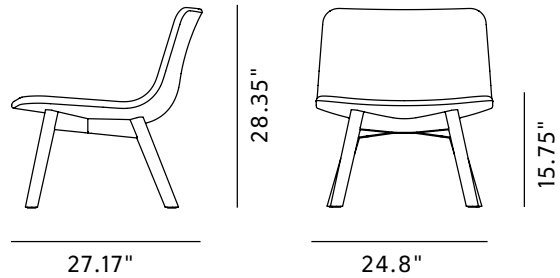

Colours

FRAME FINISH

Oak black
lacquered

Oak smoke
stained
lacquered

Oak standard
lacquer

Upholstery according to current price list.

Fredericia