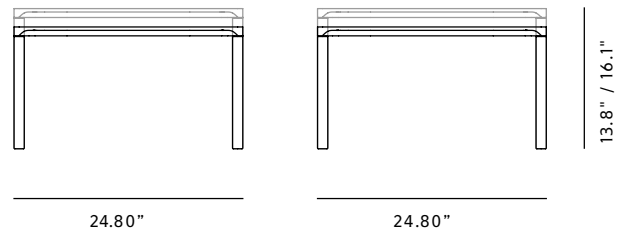

DRAWING

WOOD