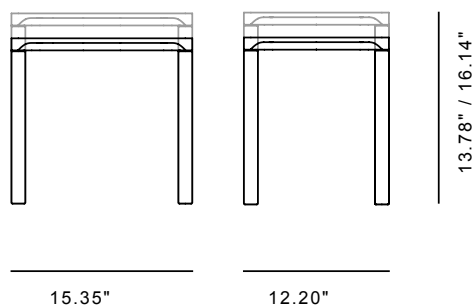

Piloti - Model 6700

By Hugo Passos, 2016

Model	6700 - Piloti Table 39 x 31 cm
About	Piloti is a series of solid oak side tables. The subtle detailing of the table top creates the impression of a single line, floating between four delicate legs. The tables are supplied in two heights and can be combined as a nest.
Product group	Side tables
Measurements	Short: 15.35" L x 12.20" W x 13.78" H Tall: 15.35" L x 12.20" W x 16.14" H
Weight	2,3 kg
Materials	Legs and table top of solid hardwood. Legs mounted to table top with metal thread.
Test & certificates	FSC® certified
Guarantee	Fredericia Furniture A/S offers a 7 year guarantee against manufacturing defects in standard products (materials and construction). Wear and damage to covers, surface treatment, inappropriate use and the like are not covered by the warranty.
Download	Click here to download images, architect files at our partner portal.

DRAWING

WOOD