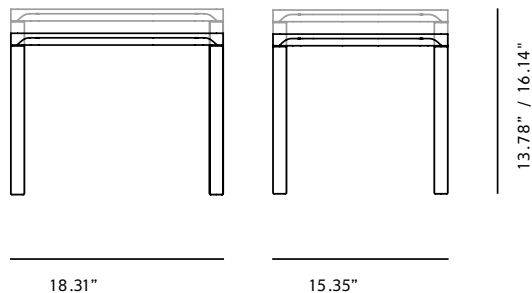

Piloti - Model 6705

By Hugo Passos, 2016

Model	6705 - Piloti Table 46,5 x 39 cm
About	Piloti is a series of solid oak side tables. The subtle detailing of the table top creates the impression of a single line, floating between four delicate legs. The tables are supplied in two heights and can be combined as a nest.
Product group	Side tables
Measurements	Short: 18.31" L x 15.35" W x 13.78" H Tall: 18.31" L x 15.35" W x 16.14" H
Weight	2,8 kg
Materials	Legs and table top of solid hardwood. Legs mounted to table top with metal thread.
Test & certificates	FSC® certified
Guarantee	Fredericia Furniture A/S offers a 7 year guarantee against manufacturing defects in standard products (materials and construction). Wear and damage to covers, surface treatment, inappropriate use and the like are not covered by the warranty.
Download	Click here to download images, architect files at our partner portal.

DRAWING

WOOD