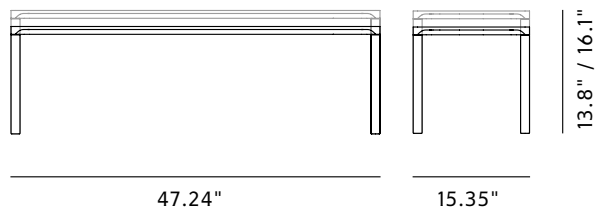

DRAWING

WOOD