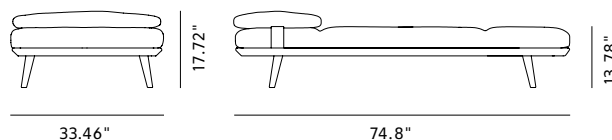

**Spine Daybed**

By Space Copenhagen, 2016

|                                |   |
|--------------------------------|---|
| <b>Model</b>                   | 1700 - Spine Daybed   |
| <b>About</b>                   | Spine Daybed pays respect to the proud upholstery traditions on which Fredericia built its name, while providing a dash of modernity in its own succinct and simple way. The head cushion is secured with a leather strap.  |
| <b>Product group</b>           | Sofas   |
| <b>Measurements</b>            | 74.8" L x 33.46" D x 17.72" H<br>Seat: 13.78" H   |
| <b>Weight</b>                  | 43,5 kg   |
| <b>Materials</b>               | Legs and frame of solid wood. The seat cushion has CMHR or HR foam core which is wrapped in a sectional inner cover containing a mix of feather and foam granulate. Optional head cushion has a foam and feather core. Available in leather or fabric with cotton core piping in the stiches. The cushion covers can be removed for cleaning. |
| <b>Accessories</b>             | Glides with felt on request   |
| <b>Test &amp; certificates</b> | EN 1022:2005,<br>EN 16139:2013 (L2)   |
| <b>Guarantee</b>               | Fredericia Furniture A/S offers a 7 year guarantee against manufacturing defects in standard products (materials and construction). Wear and damage to covers, surface treatment, inappropriate use and the like are not covered by the warranty.   |
| <b>Download</b>                | <a href="#">Click here to download images, architect files at our partner portal.</a>   |

**DRAWING**

**WOOD**

OAK BLACK  
LACQUERED

Upholstery according to current price list.