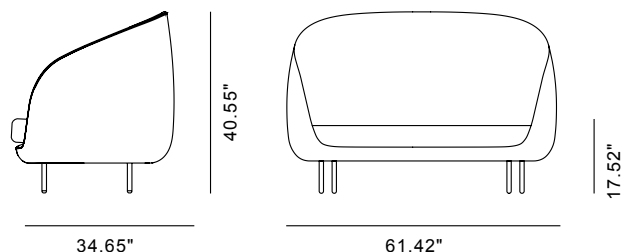

DRAWING

WOOD / METAL FRAME

BLACK

Upholstery according to current price list.