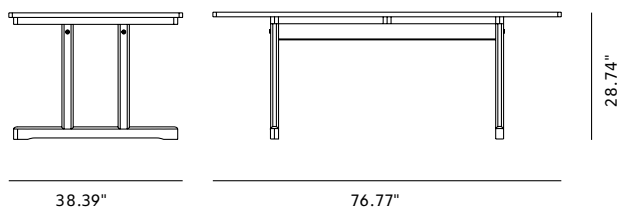

DRAWING

WOOD