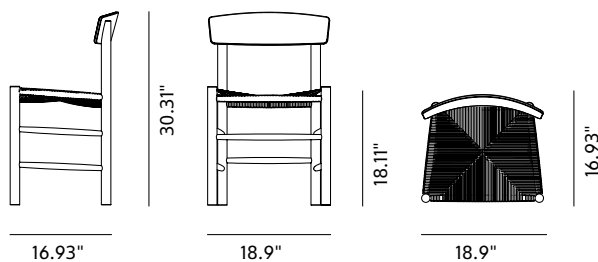

Product Sheet

Mogensen J39 Chair

By Børge Mogensen, 1947

Starting at LIST $885

Model	3239 - J39 Mogensen chair
About	Designed by Børge Mogensen in 1947. J39 is a versatile masterpiece crafted from solid wood, featuring a hand-woven seat in natural paper cord.
Product group	Chairs & stools
Measurements	18.9" W x 16.93" D x 30.31" H | Seat: 18.11"
Cbm	0,26m³ (2 Pcs.)
Weight	4,5 kg
Materials	Frame of solid wood and back of solid wood moulded in layers. Seat of paper cord.
Test	EN 15373:2007
Guarantee	Fredericia Furniture A/S offers a five-year guarantee against manufacturing defects in standard products (materials and construction). Wear and damage to covers, surface treatment, inappropriate use and the like are not covered by the warranty.
Download	Download images, architect files at our partner portal on www.fredericia.com

Drawing

Colours

WOODS

Fredericia