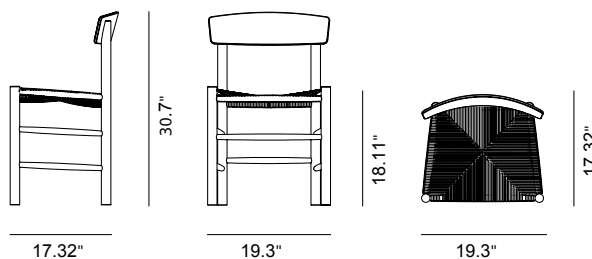

Mogensen J39 Chair

By Børge Mogensen, 1947

Model	3239 - J39 Mogensen chair
About	Designed by Børge Mogensen in 1947. J39 is a versatile masterpiece crafted from solid wood, featuring a hand-woven seat in natural paper cord.
Product group	Chairs & stools
Measurements	19.3" W x 17.32" D x 30.7" H Seat: 18.11" H
Cbm	0,26m³ (2 Pcs.)
Weight	4,5 kg
Materials	Frame of solid wood and back of solid wood moulded in layers. Seat of paper cord.
Test & certificates	Oak is FSC® certified Beech is FSC® certified ANSI/BIFMA X5.4-2020, EN 15373:2007 (L2)
Guarantee	Fredericia Furniture A/S offers a 7 year guarantee against manufacturing defects in standard products (materials and construction). Wear and damage to covers, surface treatment, inappropriate use and the like are not covered by the warranty.
Download	Click here to download images, architect files at our partner portal.

DRAWING

WEBBING, WICKER & CANVAS

BLACK PAPER CORD

NATURAL PAPER CORD

WOOD

OAK BLACK LACQUERED, FSC MIX 70%

BEECH SOAP TREATED, FSC MIX 70%

BEECH COLOURED LACQUERED