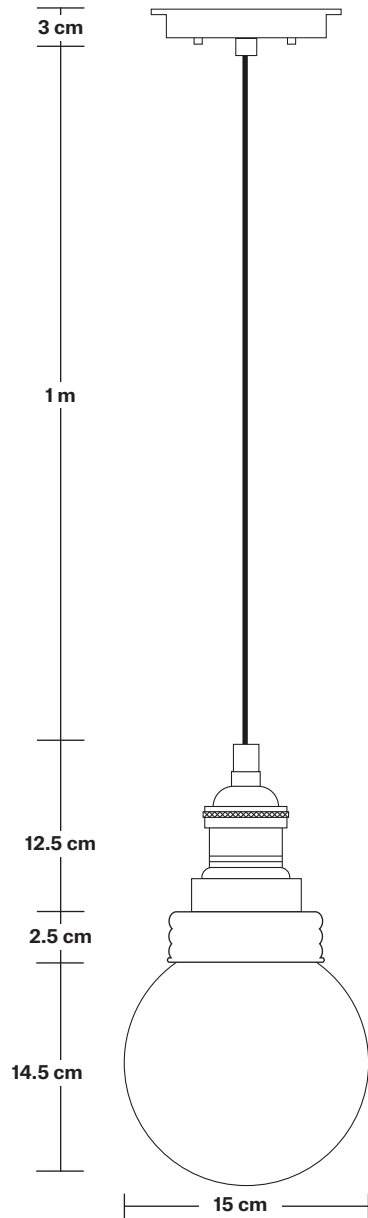

# Brooklyn Outdoor & Bathroom Pendant - Globe Glass

Product Code: BR-IP65-P-GLG

H: 130 cm x W: 15 cm x D: 15 cm

**Bulb required:** Standard screw (E27) fitting, max 40W.

**Weight:** 1.04 kg

## DIMENSIONS

Bulb Holder Diameter: 6 cm / 2.5"

Bulb Holder Height: 12.5 cm / 4.3"

Ceiling Rose Diameter: 13.5 cm / 5.3"

Ceiling Rose Height: 3 cm / 1.2"

Full Drop: 130 cm / 51"

## DIMENSIONS

Bulb Holder Diameter: 6 cm / 2.5"

Bulb Holder Height: 12.5 cm / 4.3"

Ceiling Rose Diameter: 13.5 cm / 5.3"

Ceiling Rose Height: 3 cm / 1.2"

Full Drop: 115.5 cm / 45.5"