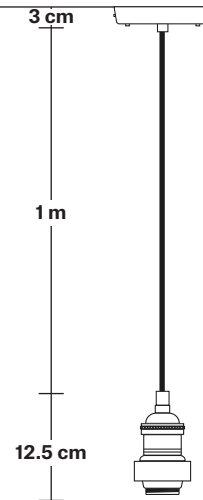

# Brooklyn Outdoor & Bathroom Pendant - Globe Glass

Product Code: BR-IP65-P-GLG

H: 130 cm x W: 15 cm x D: 15 cm

## DIMENSIONS

Bulb Holder Diameter: 6 cm / 2.5"

Bulb Holder Height: 12.5 cm / 4.3"

Ceiling Rose Diameter: 13.5 cm / 5.3"

Ceiling Rose Height: 3 cm / 1.2"

Full Drop: 130 cm / 51"

# Brooklyn Outdoor & Bathroom Cord Set ES E27 Bulb Holder - Globe Glass

Product Code: BR-IP65-CS

H: 115.5 cm x W: 15 cm x D: 15 cm

## DIMENSIONS

Bulb Holder Diameter: 6 cm / 2.5"

Bulb Holder Height: 12.5 cm / 4.3"

Ceiling Rose Diameter: 13.5 cm / 5.3"

Ceiling Rose Height: 3 cm / 1.2"

Full Drop: 115.5 cm / 45.5"