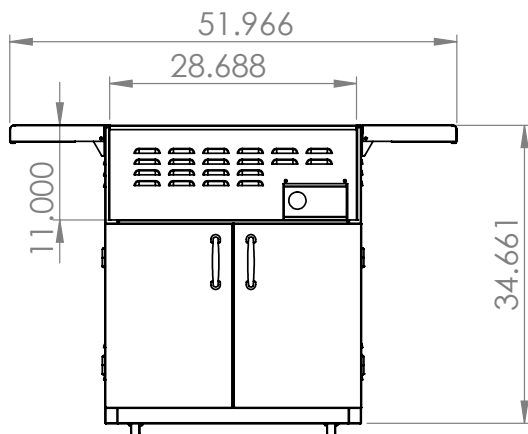

30 INCH ALTURI CART
SKU: CART-ALT30
NOTES

DISCLAIMER

We recommend adding a 1/4" (.25) to the inner dimension to ensure the unit fits properly in the build out.