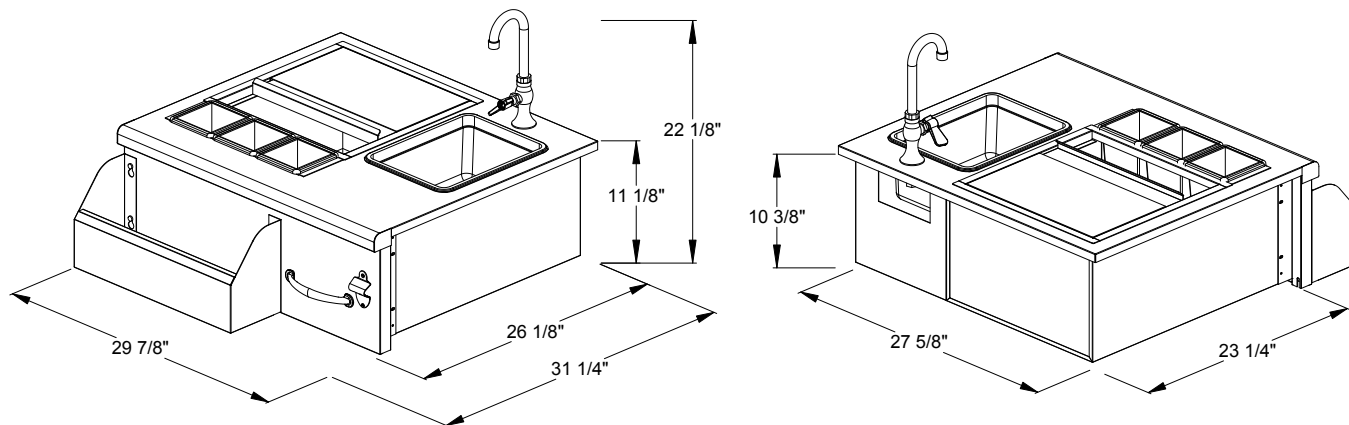

30 INCH BEVERAGE & PREP STATION  
LIGHTED LED

SKU: SSBC-30L

NOTES

**DISCLAIMER**

We recommend adding a 1/4" (.25) to the inner dimension to ensure the unit fits properly in the build out.