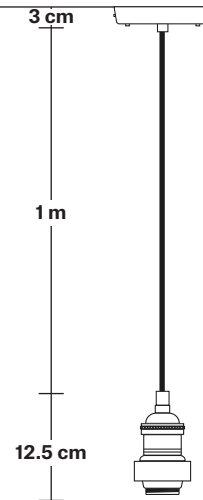

Brooklyn Outdoor & Bathroom Pendant - Globe Glass

Product Code: BR-IP65-P-GLG

H: 130 cm x W: 15 cm x D: 15 cm

SPECIFICATIONS

We meet all UK and EU lighting and safety regulations.

Our products are hand finished to ensure an authentic vintage look and therefore they may vary slightly from those shown in the images.

DIMENSIONS

Bulb Holder Diameter: 6 cm / 2.5"

Bulb Holder Height: 12.5 cm / 4.3"

Ceiling Rose Diameter: 13.5 cm / 5.3"

Ceiling Rose Height: 3 cm / 1.2"

Full Drop: 130 cm / 51"

INDUSTVILLE

Brooklyn Outdoor & Bathroom Cord Set ES E27 Bulb Holder - Globe Glass

Product Code: BR-IP65-CS

H: 115.5 cm x W: 15 cm x D: 15 cm

SPECIFICATIONS

We meet all UK and EU lighting and safety regulations.

Our products are hand finished to ensure an authentic vintage look and therefore they may vary slightly from those shown in the images.

DIMENSIONS

Bulb Holder Diameter: 6 cm / 2.5"

Bulb Holder Height: 12.5 cm / 4.3"

Ceiling Rose Diameter: 13.5 cm / 5.3"

Ceiling Rose Height: 3 cm / 1.2"

Full Drop: 115.5 cm / 45.5"

Brooklyn Outdoor & Bathroom Pendant - Pewter - Globe Glass