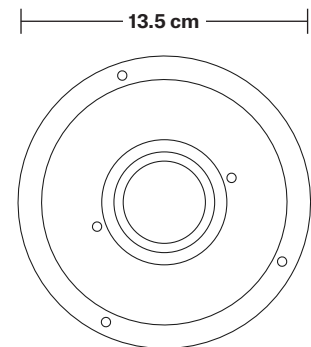

Brooklyn Outdoor & Bathroom Pendant - Globe Glass

Product Code: BR-IP65-P-GLG

H: 130 cm x W: 15 cm x D: 15 cm

SPECIFICATIONS

We meet all UK and EU lighting and safety regulations.

Our products are hand finished to ensure an authentic vintage look and therefore they may vary slightly from those shown in the images.

Bulb required: Standard screw (E27) fitting, max 40W.

Weight: 1.04 kg

INFORMATION

Finishes: Brass, Pewter, Copper.

Ready to be installed, installation required.

Wall mount screws not included.

IP rating: IP65 with glass.

DIMENSIONS

Bulb Holder Diameter: 6 cm / 2.5"

Bulb Holder Height: 12.5 cm / 4.3"

Ceiling Rose Diameter: 13.5 cm / 5.3"

Ceiling Rose Height: 3 cm / 1.2"

Full Drop: 130 cm / 51"

INDUSTVILLE

Brooklyn Outdoor & Bathroom Cord Set ES E27 Bulb Holder - Globe Glass

DIMENSIONS

Bulb Holder Diameter: 6 cm / 2.5"

Bulb Holder Height: 12.5 cm / 4.3"

Ceiling Rose Diameter: 13.5 cm / 5.3"

Ceiling Rose Height: 3 cm / 1.2"

Full Drop: 115.5 cm / 45.5"

Brooklyn Outdoor & Bathroom Pendant - Pewter - Globe Glass