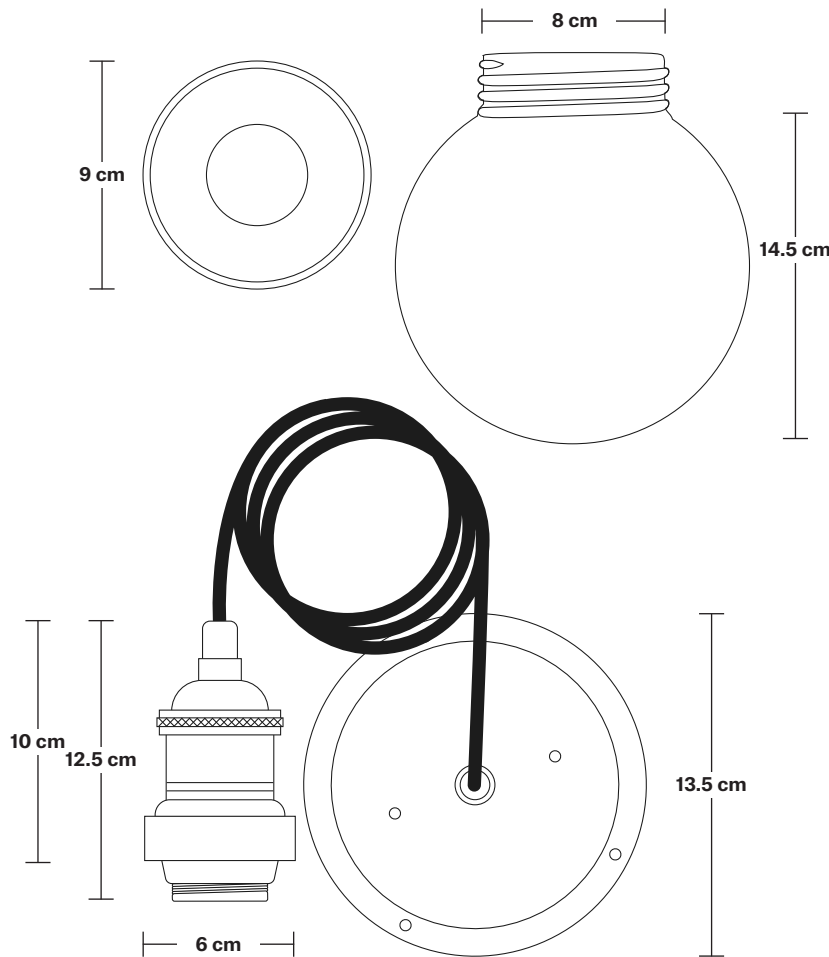

Brooklyn Outdoor & Bathroom Cord Set ES E27 Bulb Holder - Globe Glass

Product Code: BR-IP65-CS

H: 115.5 cm x W: 15 cm x D: 15 cm

SPECIFICATIONS

We meet all UK and EU lighting and safety regulations.

Our products are hand finished to ensure an authentic vintage look and therefore they may vary slightly from those shown in the images.

Bulb required: Standard screw (E27) fitting, max 40W.

Weight: 0.8 kg

INFORMATION

Finishes: Brass, Pewter, Copper.

Ready to be installed, installation required.

Wall mount screws not included.

IP rating: IP65 with glass.

DIMENSIONS

Bulb Holder Diameter: 6 cm / 2.5"

Bulb Holder Height: 12.5 cm / 4.3"

Ceiling Rose Diameter: 13.5 cm / 5.3"

Ceiling Rose Height: 3 cm / 1.2"

Full Drop: 115.5 cm / 45.5"