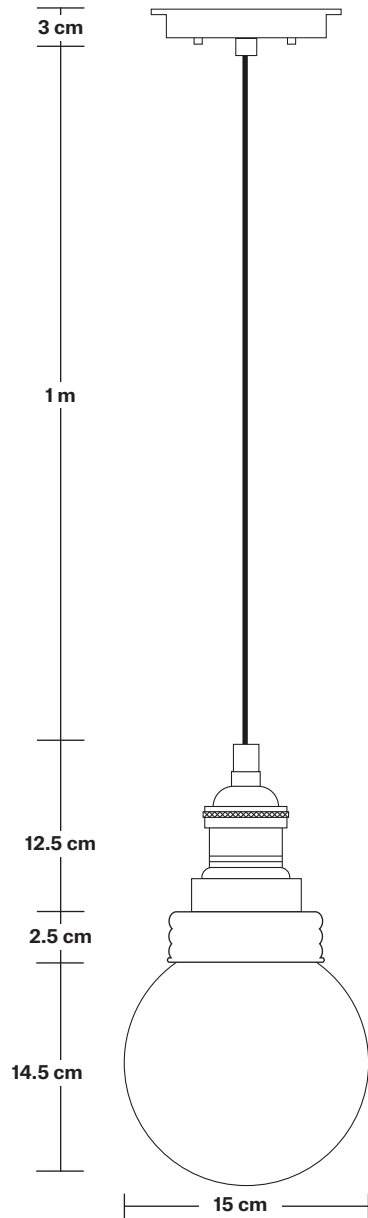

Brooklyn Outdoor & Bathroom Pendant - Globe Glass

Product Code: BR-IP65-P-GLG

H: 130 cm x W: 15 cm x D: 15 cm

SPECIFICATIONS

We meet all UK and EU lighting and safety regulations.

Our products are hand finished to ensure an authentic vintage look and therefore they may vary slightly from those shown in the images.

DIMENSIONS

Bulb Holder Diameter: 6 cm / 2.5"

Bulb Holder Height: 12.5 cm / 4.3"

Ceiling Rose Diameter: 13.5 cm / 5.3"

Ceiling Rose Height: 3 cm / 1.2"

Full Drop: 130 cm / 51"

INDUSTVILLE

Brooklyn Outdoor & Bathroom Cord Set ES E27 Bulb Holder - Globe Glass

Product Code: BR-IP65-CS

H: 115.5 cm x W: 15 cm x D: 15 cm

SPECIFICATIONS

We meet all UK and EU lighting and safety regulations.

Our products are hand finished to ensure an authentic vintage look and therefore they may vary slightly from those shown in the images.

DIMENSIONS

Bulb Holder Diameter: 6 cm / 2.5"

Bulb Holder Height: 12.5 cm / 4.3"

Ceiling Rose Diameter: 13.5 cm / 5.3"

Ceiling Rose Height: 3 cm / 1.2"

Full Drop: 115.5 cm / 45.5"

Brooklyn Outdoor & Bathroom Pendant - Pewter - Globe Glass