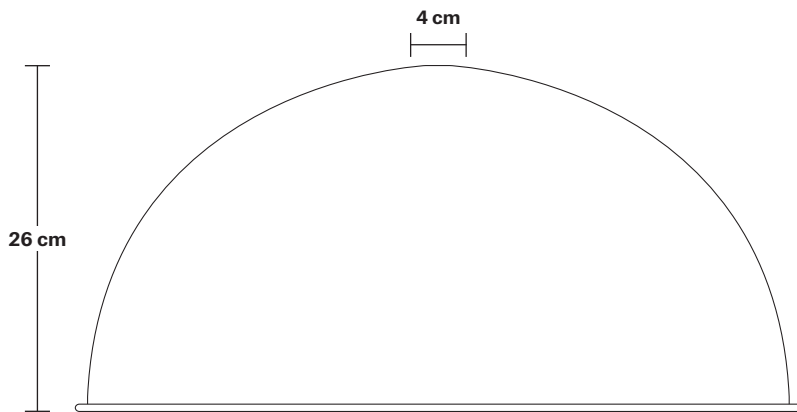

Long Arm Dome Wall Light - 18 Inch

Product Code: LA-DWL18

H: 49 cm x W: 46 cm x D: 114 cm

SPECIFICATIONS

We meet all UK and EU lighting and safety regulations.

Our products are hand finished to ensure an authentic vintage look and therefore they may vary slightly from those shown in the images.

Wall mount screws not included.

Wall mount rose: Pewter.

DIMENSIONS

Shade Diameter: 46 cm / 18"

Shade Height (no holder): 26 cm / 10"

Holder Diameter: 6 cm / 2.3"

Holder Height: 25 cm / 9.8"

Wall Plate Height: 19.5 cm / 7.6"

Wall Plate Width: 10 cm / 3.9"

Wall Plate Depth: 2.5 cm / 0.9"

INDUSTVILLE

Dome - 18 Inch - Shade Only

Product Code: D18-SO

H: 26 cm x W: 46 cm x D: 46 cm

SPECIFICATIONS

We meet all UK and EU lighting and safety regulations.

DIMENSIONS

Shade Diameter: 46 cm /18"

Shade Height (no holder): 26 cm / 10"

Long Arm Wall Holder

Product Code: LA-WL-P

H: 25 cm x W: 10 cm x D: 94 cm

SPECIFICATIONS

We meet all UK and EU lighting and safety regulations.