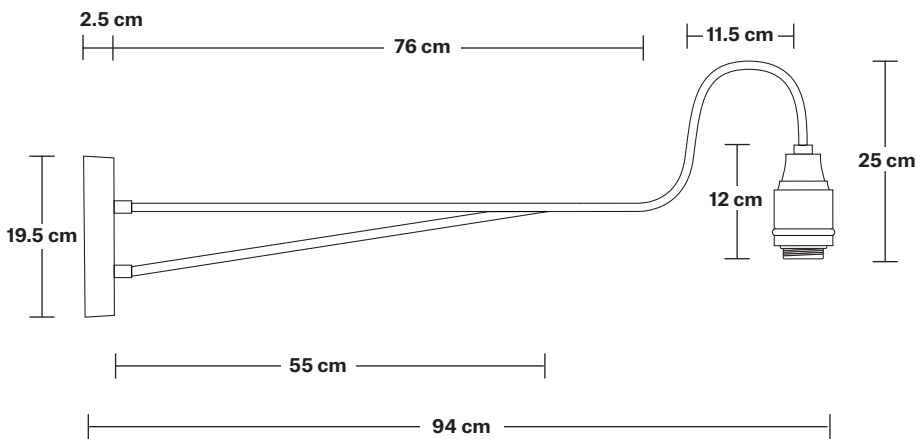

Wall mount screws not included.

Wall mount rose: Pewter.

DIMENSIONS

Shade Diameter: 46 cm / 18"

Shade Height (no holder): 26 cm / 10"

Holder Diameter: 6 cm / 2.3"

Holder Height: 25 cm / 9.8"

Wall Plate Height: 19.5 cm / 7.6"

Wall Plate Width: 10 cm / 3.9"

Wall Plate Depth: 2.5 cm / 0.9"

INDUSTVILLE

Dome - 18 Inch - Shade Only

Product Code: D18-SO

H: 26 cm x W: 46 cm x D: 46 cm

SPECIFICATIONS

We meet all UK and EU lighting and safety regulations.

DIMENSIONS

Shade Diameter: 46 cm /18"

Shade Height (no holder): 26 cm / 10"

Long Arm Wall Holder

Product Code: LA-WL-P

H: 25 cm x W: 10 cm x D: 94 cm

SPECIFICATIONS

We meet all UK and EU lighting and safety regulations.

INFORMATION

Finishes: Pewter.

Ready to be installed, installation required.

Wall mount screws not included.

Wall mount rose: Pewter.

DIMENSIONS

Holder Diameter: 94 cm / 37"

Holder Height: 25 cm / 9.8"