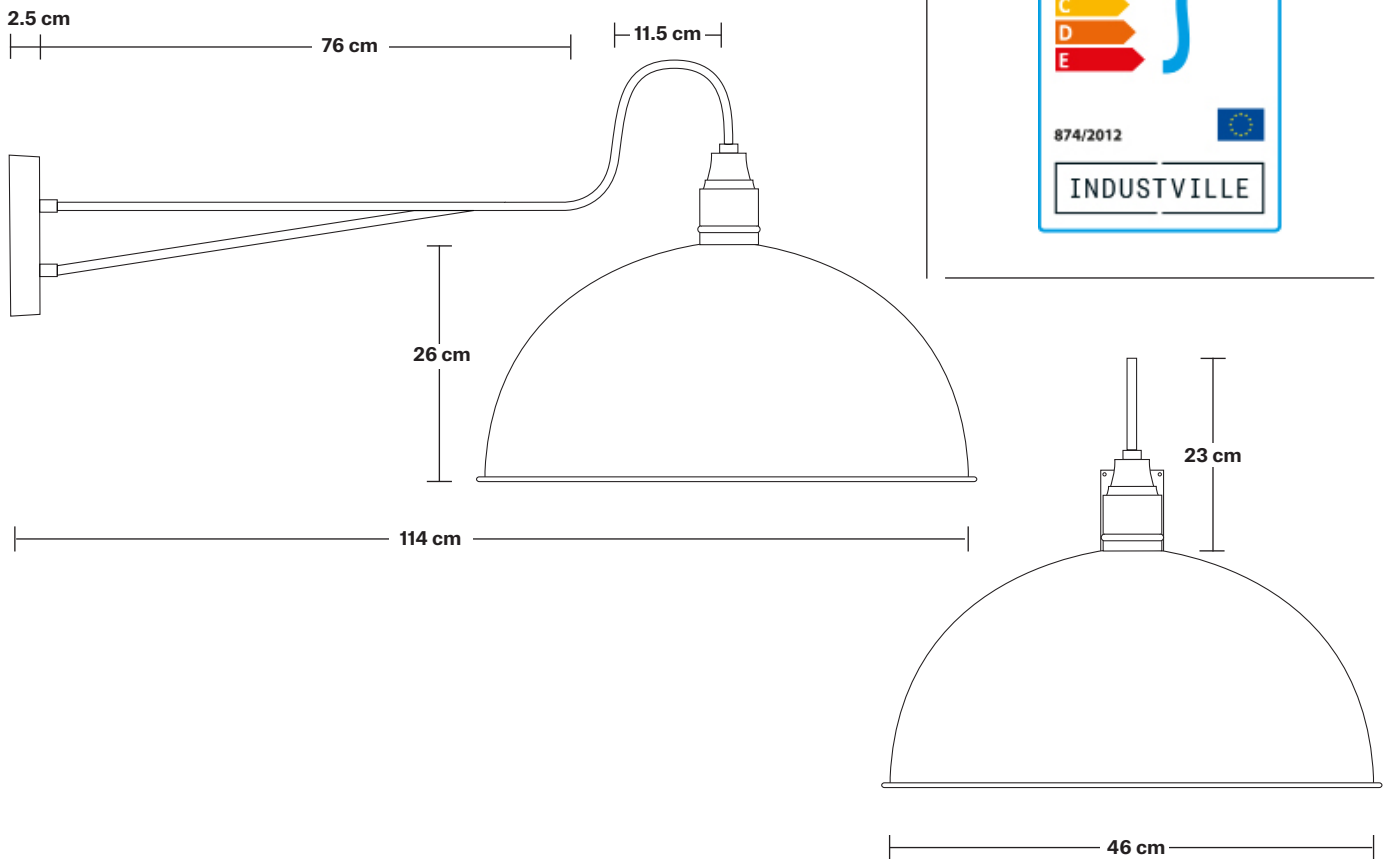

Long Arm Dome Wall Light - 18 Inch

Product Code: LA-DWL18

H: 49 cm x W: 46 cm x D: 114 cm

SPECIFICATIONS

We meet all UK and EU lighting and safety regulations.

Our products are hand finished to ensure an authentic vintage look and therefore they may vary slightly from those shown in the images.

Wall mount screws not included.

Wall mount rose: Pewter.

DIMENSIONS

Shade Diameter: 46 cm / 18"

Shade Height (no holder): 26 cm / 10"

Holder Diameter: 6 cm / 2.3"

Holder Height: 25 cm / 9.8"

Wall Plate Height: 19.5 cm / 7.6"

Wall Plate Width: 10 cm / 3.9"

Wall Plate Depth: 2.5 cm / 0.9"

INDUSTVILLE

Dome - 18 Inch - Shade Only

Product Code: D18-SO

H: 26 cm x W: 46 cm x D: 46 cm

SPECIFICATIONS

We meet all UK and EU lighting and safety regulations.

DIMENSIONS

Shade Diameter: 46 cm /18"

Shade Height (no holder): 26 cm / 10"

Long Arm Wall Holder

Product Code: LA-WL-P

H: 25 cm x W: 10 cm x D: 94 cm

SPECIFICATIONS

We meet all UK and EU lighting and safety regulations.