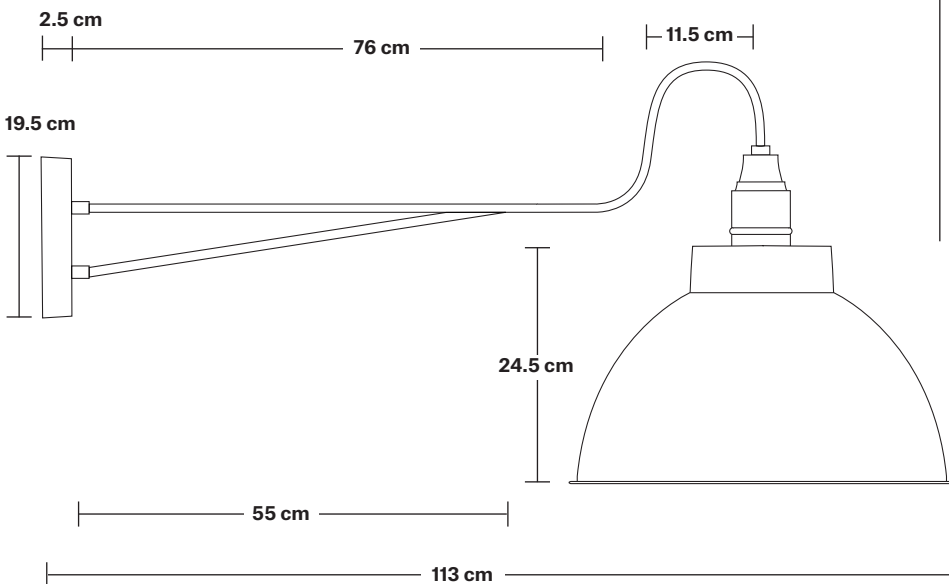

Long Arm Dome Wall Light - 17 Inch

Product Code: LA-DWL17

H: 47.5 cm x W: 44 cm x D: 113 cm

SPECIFICATIONS

We meet all UK and EU lighting and safety regulations.

Our products are hand finished to ensure an authentic vintage look and therefore they may vary slightly from those shown in the images.

Wall mount screws not included.

Wall mount rose: Pewter.

DIMENSIONS

Shade Diameter: 44 cm / 17.3"

Shade Height (no holder): 24.5 cm / 9.6"

Holder Diameter: 6 cm / 2.3"

Holder Height: 25 cm / 9.8"

Wall Plate Height: 19.5 cm / 7.6"

Wall Plate Width: 10 cm / 3.9"

Wall Plate Depth: 2.5 cm / 0.9"

INDUSTVILLE

Dome - 17 Inch - Shade Only

Product Code: D17-SO

H: 24.5 cm x W: 44 cm x D: 44 cm

SPECIFICATIONS

We meet all UK and EU lighting and safety regulations.

DIMENSIONS

Shade Diameter: 44 cm / 17.3"

Shade Height (no holder): 24.5 cm / 9.6"

Long Arm Wall Holder

Product Code: LA-WL-P

H: 25 cm x W: 10 cm x D: 94 cm

SPECIFICATIONS

We meet all UK and EU lighting and safety regulations.