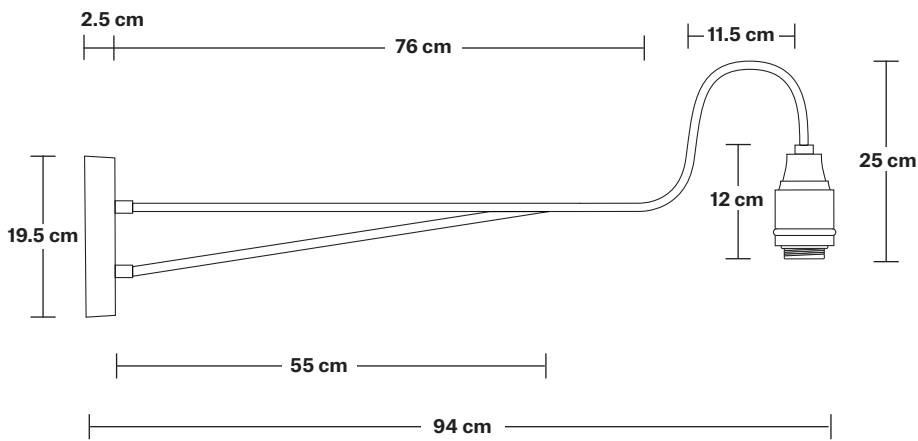

Wall mount screws not included.

Wall mount rose: Pewter.

DIMENSIONS

Shade Diameter: 44 cm / 17.3"

Shade Height (no holder): 24.5 cm / 9.6"

Holder Diameter: 6 cm / 2.3"

Holder Height: 25 cm / 9.8"

Wall Plate Height: 19.5 cm / 7.6"

Wall Plate Width: 10 cm / 3.9"

Wall Plate Depth: 2.5 cm / 0.9"

INDUSTVILLE

Dome - 17 Inch - Shade Only

Product Code: D17-SO

H: 24.5 cm x W: 44 cm x D: 44 cm

SPECIFICATIONS

We meet all UK and EU lighting and safety regulations.

DIMENSIONS

Shade Diameter: 44 cm / 17.3"

Shade Height (no holder): 24.5 cm / 9.6"

Long Arm Wall Holder

Product Code: LA-WL-P

H: 25 cm x W: 10 cm x D: 94 cm

SPECIFICATIONS

We meet all UK and EU lighting and safety regulations.

INFORMATION

Finishes: Pewter.

Ready to be installed, installation required.

Wall mount screws not included.

Wall mount rose: Pewter.

DIMENSIONS

Holder Diameter: 94 cm / 37"

Holder Height: 25 cm / 9.8"