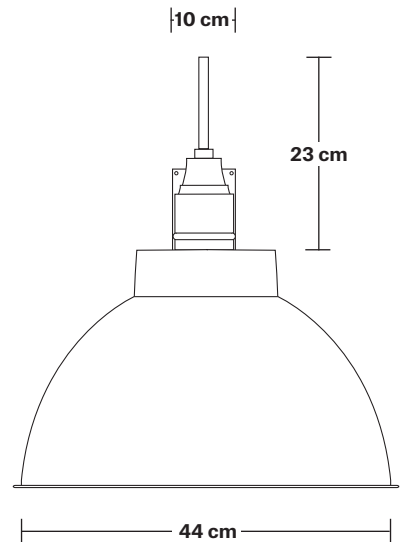

Long Arm Dome Wall Light - 17 Inch

Product Code: LA-DWL17

H: 47.5 cm x W: 44 cm x D: 113 cm

SPECIFICATIONS

We meet all UK and EU lighting and safety regulations.

Our products are hand finished to ensure an authentic vintage look and therefore they may vary slightly from those shown in the images.

Wall mount screws not included.

Wall mount rose: Pewter.

DIMENSIONS

Shade Diameter: 44 cm / 17.3"

Shade Height (no holder): 24.5 cm / 9.6"

Holder Diameter: 6 cm / 2.3"

Holder Height: 25 cm / 9.8"

Wall Plate Height: 19.5 cm / 7.6"

Wall Plate Width: 10 cm / 3.9"

Wall Plate Depth: 2.5 cm / 0.9"

INDUSTVILLE

Dome - 17 Inch - Shade Only

Product Code: D17-SO

H: 24.5 cm x W: 44 cm x D: 44 cm

SPECIFICATIONS

We meet all UK and EU lighting and safety regulations.

DIMENSIONS

Shade Diameter: 44 cm / 17.3"

Shade Height (no holder): 24.5 cm / 9.6"

Long Arm Wall Holder

Product Code: LA-WL-P

H: 25 cm x W: 10 cm x D: 94 cm

SPECIFICATIONS

We meet all UK and EU lighting and safety regulations.