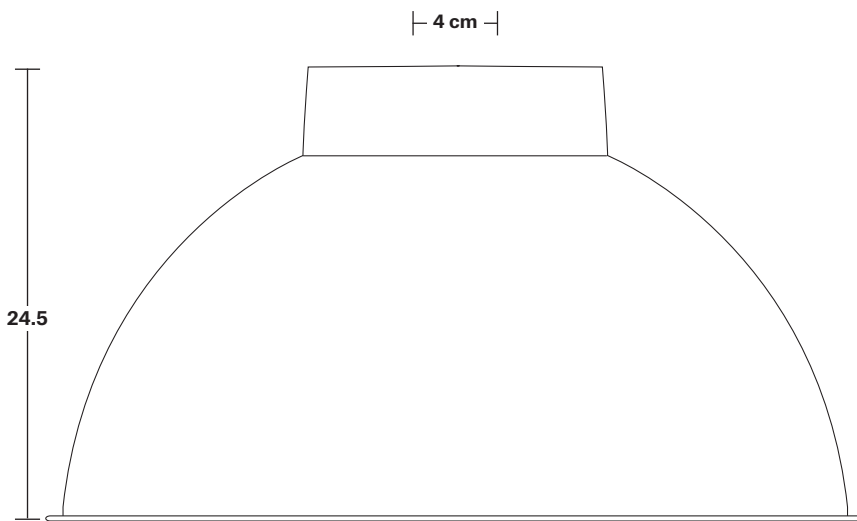

Long Arm Dome Wall Light - 17 Inch

Product Code: LA-DWL17

H: 47.5 cm x W: 44 cm x D: 113 cm

SPECIFICATIONS

We meet all UK and EU lighting and safety regulations.

Our products are hand finished to ensure an authentic vintage look and therefore they may vary slightly from those shown in the images.

Wall mount screws not included.

Wall mount rose: Pewter.

DIMENSIONS

Shade Diameter: 44 cm / 17.3"

Shade Height (no holder): 24.5 cm / 9.6"

Holder Diameter: 6 cm / 2.3"

Holder Height: 25 cm / 9.8"

Wall Plate Height: 19.5 cm / 7.6"

Wall Plate Width: 10 cm / 3.9"

Wall Plate Depth: 2.5 cm / 0.9"

INDUSTVILLE

Dome - 17 Inch - Shade Only

Product Code: D17-SO

H: 24.5 cm x W: 44 cm x D: 44 cm

SPECIFICATIONS

We meet all UK and EU lighting and safety regulations.

DIMENSIONS

Shade Diameter: 44 cm / 17.3"

Shade Height (no holder): 24.5 cm / 9.6"

Long Arm Wall Holder

Product Code: LA-WL-P

H: 25 cm x W: 10 cm x D: 94 cm

SPECIFICATIONS

We meet all UK and EU lighting and safety regulations.