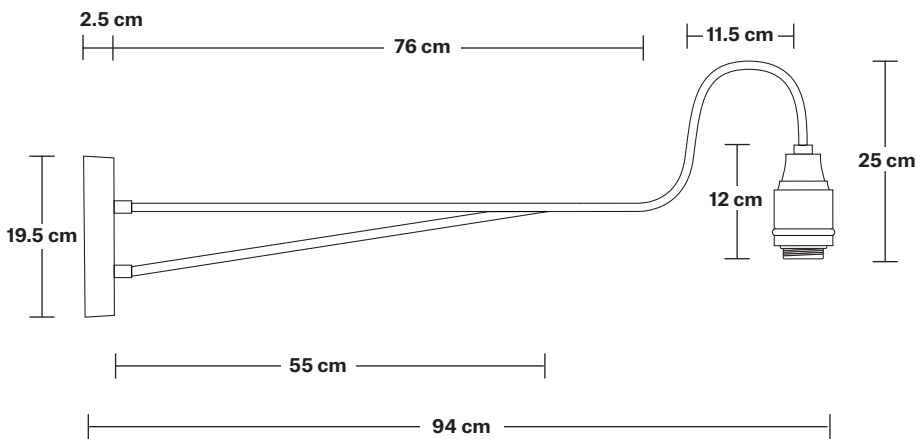

Wall mount rose: Pewter.

DIMENSIONS

Shade Diameter: 46 cm / 18"

Shade Height (no holder): 15 cm / 6"

Holder Diameter: 6 cm / 2.3"

Holder Height: 25 cm / 9.8"

Wall Plate Height: 19.5 cm / 7.6"

Wall Plate Width: 10 cm / 3.9"

Wall Plate Depth: 2.5 cm / 0.9"

INDUSTVILLE

Giant Step - 18 Inch - Shade Only

Product Code: GS18-SO

H: 15 cm x W: 46 cm x D: 46 cm

SPECIFICATIONS

We meet all UK and EU lighting and safety regulations.

Our products are hand finished to ensure an authentic vintage look and therefore they may vary slightly from those shown in the images.

Shade weight: 1.4 kg

INFORMATION

Finishes: Brass, Pewter.

DIMENSIONS

Shade Diameter: 46 cm / 18"

Shade Height (no holder): 15 cm / 6"

Long Arm Wall Holder

Product Code: LA-WL-P

H: 25 cm x W: 10 cm x D: 94 cm

SPECIFICATIONS

We meet all UK and EU lighting and safety regulations.

Our products are hand finished to ensure an authentic vintage look and therefore they may vary slightly from those shown in the images.