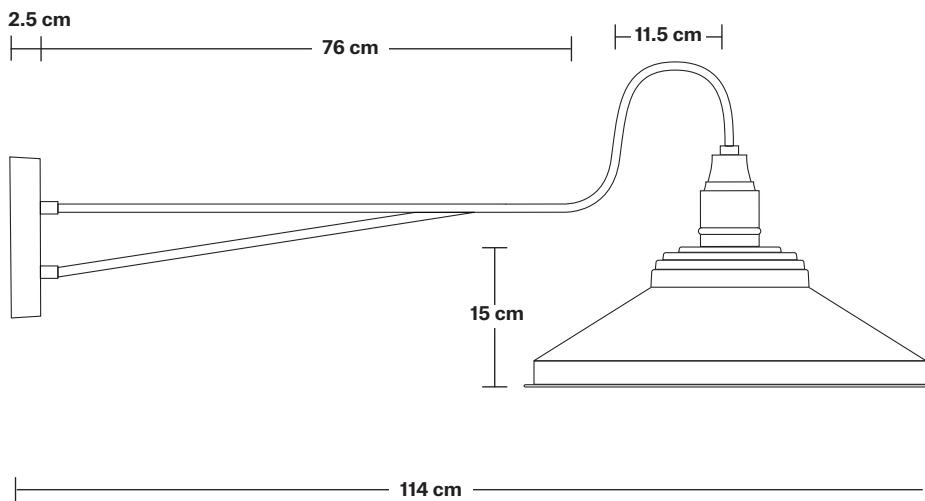

Long Arm Giant Step Wall Light - 18 Inch

Product Code: LA-GSWL18

H: 38 cm x W: 46 cm x D: 114 cm

SPECIFICATIONS

We meet all UK and EU lighting and safety regulations.

Our products are hand finished to ensure an authentic vintage look and therefore they may vary slightly from those shown in the images.

Wall mount rose: Pewter.

DIMENSIONS

Shade Diameter: 46 cm / 18"

Shade Height (no holder): 15 cm / 6"

Holder Diameter: 6 cm / 2.3"

Holder Height: 25 cm / 9.8"

Wall Plate Height: 19.5 cm / 7.6"

Wall Plate Width: 10 cm / 3.9"

Wall Plate Depth: 2.5 cm / 0.9"

INDUSTVILLE

Giant Step - 18 Inch - Shade Only

Product Code: GS18-SO

H: 15 cm x W: 46 cm x D: 46 cm

SPECIFICATIONS

We meet all UK and EU lighting and safety regulations.

Our products are hand finished to ensure an authentic vintage look and therefore they may vary slightly from those shown in the images.

Shade weight: 1.4 kg

INFORMATION

Finishes: Brass, Pewter.

DIMENSIONS

Shade Diameter: 46 cm / 18"

Shade Height (no holder): 15 cm / 6"

Long Arm Wall Holder

Product Code: LA-WL-P