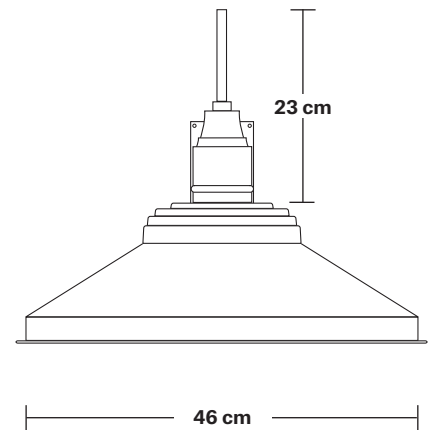

Long Arm Giant Step Wall Light - 18 Inch

Product Code: LA-GSWL18

H: 38 cm x W: 46 cm x D: 114 cm

SPECIFICATIONS

We meet all UK and EU lighting and safety regulations.

Our products are hand finished to ensure an authentic vintage look and therefore they may vary slightly from those shown in the images.

Wall mount rose: Pewter.

DIMENSIONS

Shade Diameter: 46 cm / 18"

Shade Height (no holder): 15 cm / 6"

Holder Diameter: 6 cm / 2.3"

Holder Height: 25 cm / 9.8"

Wall Plate Height: 19.5 cm / 7.6"

Wall Plate Width: 10 cm / 3.9"

Shade weight: 1.4 kg

INFORMATION

Finishes: Brass, Pewter.

DIMENSIONS

Shade Diameter: 46 cm / 18"

Shade Height (no holder): 15 cm / 6"

Long Arm Wall Holder

Product Code: LA-WL-P

H: 25 cm x W: 10 cm x D: 94 cm

SPECIFICATIONS

We meet all UK and EU lighting and safety regulations.

Our products are hand finished to ensure an authentic vintage look and therefore they may vary slightly from those shown in the images.