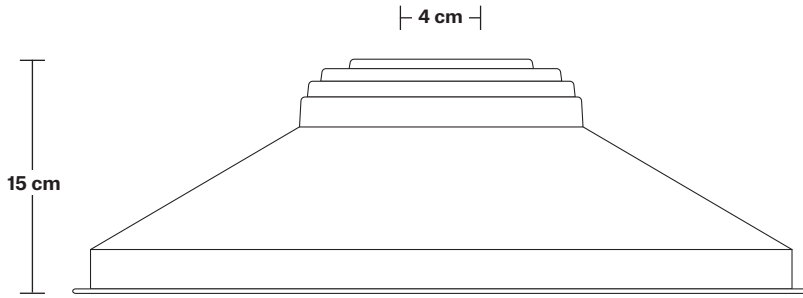

Wall mount rose: Pewter.

DIMENSIONS

Shade Diameter: 46 cm / 18"

Shade Height (no holder): 15 cm / 6"

Holder Diameter: 6 cm / 2.3"

Holder Height: 25 cm / 9.8"

Wall Plate Height: 19.5 cm / 7.6"

Wall Plate Width: 10 cm / 3.9"

Wall Plate Depth: 2.5 cm / 0.9"

INDUSTVILLE

Giant Step - 18 Inch - Shade Only

Product Code: GS18-SO

H: 15 cm x W: 46 cm x D: 46 cm

SPECIFICATIONS

We meet all UK and EU lighting and safety regulations.

Our products are hand finished to ensure an authentic vintage look and therefore they may vary slightly from those shown in the images.

Shade weight: 1.4 kg

INFORMATION

Finishes: Brass, Pewter.

DIMENSIONS

Shade Diameter: 46 cm / 18"

Shade Height (no holder): 15 cm / 6"

Long Arm Wall Holder

Product Code: LA-WL-P

H: 25 cm x W: 10 cm x D: 94 cm

SPECIFICATIONS

We meet all UK and EU lighting and safety regulations.

Our products are hand finished to ensure an authentic vintage look and therefore they may vary slightly from those shown in the images.