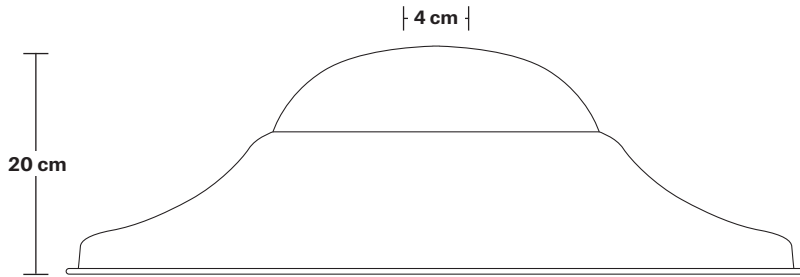

Holder Diameter: 94 cm / 37"

Holder Height: 25 cm / 9.8"

Holder Width: 6 cm / 2.3"

Wall Plate Height: 19.5 cm / 7.6"

Wall Plate Width: 10 cm / 3.9"

Wall Plate Depth: 2.5 cm / 0.9"

INDUSTVILLE

Giant Hat - 21 Inch - Shade Only

Product Code: GH21-SO

H: 20 cm x W: 53 cm x D: 53 cm

SPECIFICATIONS

We meet all UK and EU lighting and safety regulations.

Our products are hand finished to ensure an authentic vintage look and therefore they may vary slightly from those shown in the images.