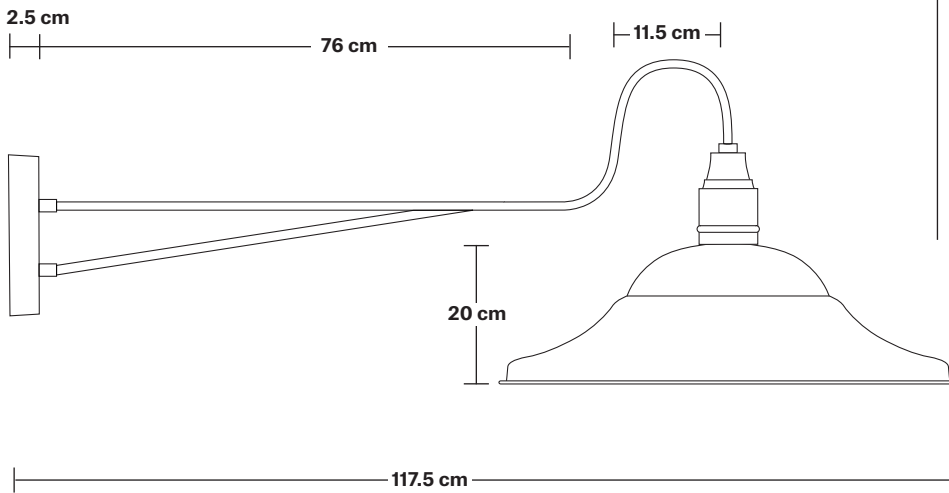

Long Arm Giant Hat Wall Light - 21 Inch

Product Code: LA-GHWL21

H: 43 cm x W: 53 cm x D: 117.5 cm

SPECIFICATIONS

We meet all UK and EU lighting and safety regulations.

Our products are hand finished to ensure an authentic vintage look and therefore they may vary slightly from those shown in the images.

Wall mount rose: Pewter.

DIMENSIONS

Shade Diameter: 53 cm / 21"

Shade Height (no holder): 20 cm / 7.9"

Holder Diameter: 6 cm / 2.3"

Holder Height: 25 cm / 9.8"

Wall Plate Height: 19.5 cm / 7.6"

Wall Plate Width: 10 cm / 3.9"

Wall Plate Depth: 2.5 cm / 0.9"

INDUSTVILLE

Long Arm Wall Holder

Product Code: LA-WL-P

H: 25 cm x W: 10 cm x D: 94 cm

SPECIFICATIONS

We meet all UK and EU lighting and safety regulations.

Our products are hand finished to ensure an authentic vintage look and therefore they may vary slightly from those shown in the images.

Product Code: GH21-SO

H: 20 cm x W: 53 cm x D: 53 cm

SPECIFICATIONS

We meet all UK and EU lighting and safety regulations.

Our products are hand finished to ensure an authentic vintage look and therefore they may vary slightly from those shown in the images.