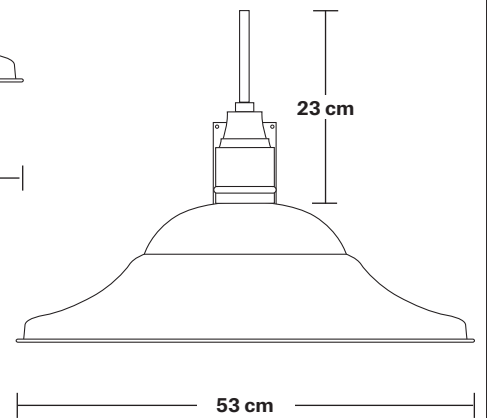

Long Arm Giant Hat Wall Light - 21 Inch

Product Code: LA-GHWL21

H: 43 cm x W: 53 cm x D: 117.5 cm

SPECIFICATIONS

We meet all UK and EU lighting and safety regulations.

Our products are hand finished to ensure an authentic vintage look and therefore they may vary slightly from those shown in the images.

Wall mount rose: Pewter.

DIMENSIONS

Shade Diameter: 53 cm / 21"

Shade Height (no holder): 20 cm / 7.9"

Holder Diameter: 6 cm / 2.3"

Holder Height: 25 cm / 9.8"

Wall Plate Height: 19.5 cm / 7.6"

Wall Plate Width: 10 cm / 3.9"

Wall Plate Depth: 2.5 cm / 0.9"

INDUSTVILLE

Long Arm Wall Holder

Product Code: LA-WL-P

H: 25 cm x W: 10 cm x D: 94 cm

SPECIFICATIONS

We meet all UK and EU lighting and safety regulations.

Our products are hand finished to ensure an authentic vintage look and therefore they may vary slightly from those shown in the images.

Product Code: GH21-SO

H: 20 cm x W: 53 cm x D: 53 cm

SPECIFICATIONS

We meet all UK and EU lighting and safety regulations.

Our products are hand finished to ensure an authentic vintage look and therefore they may vary slightly from those shown in the images.