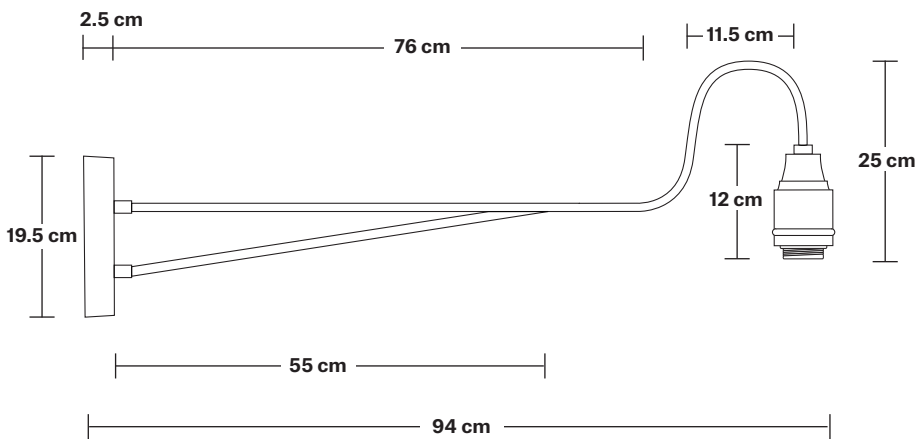

Wall mount rose: Pewter.

DIMENSIONS

Shade Diameter: 53 cm / 21"

Shade Height (no holder): 20 cm / 7.9"

Holder Diameter: 6 cm / 2.3"

Holder Height: 25 cm / 9.8"

Wall Plate Height: 19.5 cm / 7.6"

Wall Plate Width: 10 cm / 3.9"

Wall Plate Depth: 2.5 cm / 0.9"

INDUSTVILLE

Long Arm Wall Holder

Product Code: LA-WL-P

H: 25 cm x W: 10 cm x D: 94 cm

SPECIFICATIONS

We meet all UK and EU lighting and safety regulations.

Our products are hand finished to ensure an authentic vintage look and therefore they may vary slightly from those shown in the images.

Holder Diameter: 94 cm / 37"

Holder Height: 25 cm / 9.8"

Holder Width: 6 cm / 2.3"

Wall Plate Height: 19.5 cm / 7.6"

Wall Plate Width: 10 cm / 3.9"

Wall Plate Depth: 2.5 cm / 0.9"

INDUSTVILLE

Giant Hat - 21 Inch - Shade Only

Product Code: GH21-SO

H: 20 cm x W: 53 cm x D: 53 cm

SPECIFICATIONS

We meet all UK and EU lighting and safety regulations.

Our products are hand finished to ensure an authentic vintage look and therefore they may vary slightly from those shown in the images.