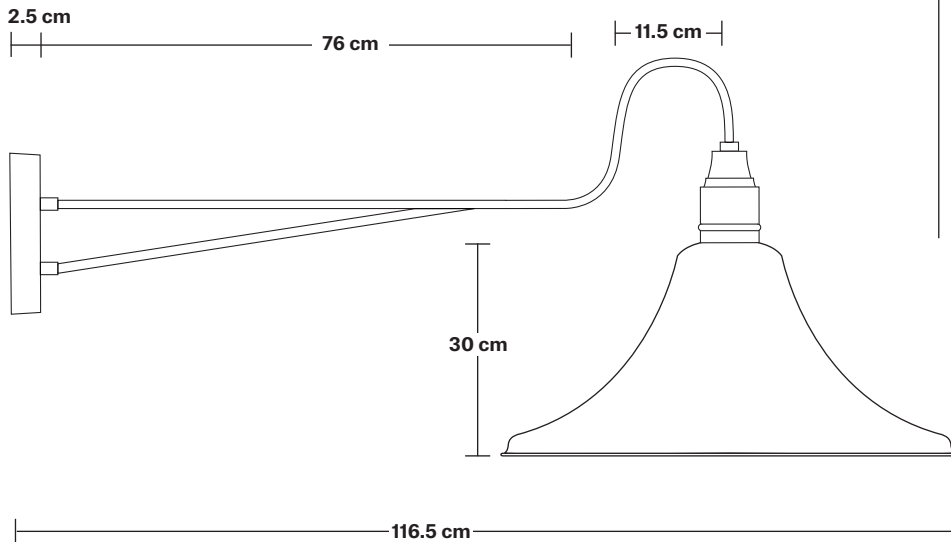

# Long Arm Giant Bell Wall Light - 20 Inch

Product Code: LA-GBLWL20

H: 53 cm x W: 51 cm x D: 116.5 cm

## DIMENSIONS

Shade Diameter: 51 cm / 20"

Shade Height (no holder): 30 cm / 11.8"

Holder Diameter: 6 cm / 2.3"

Holder Height: 25 cm / 9.8"

Wall Plate Height: 19.5 cm / 7.6"

Wall Plate Width: 10 cm / 3.9"

Wall Plate Depth: 2.5 cm / 0.9"

## DIMENSIONS

Shade Diameter: 51 cm / 20"

Shade Height (no holder): 30 cm / 11.8"

## DIMENSIONS

Holder Diameter: 94 cm / 37"

Holder Height: 25 cm / 9.8"

Holder Width: 6 cm / 2.3"

Wall Plate Height: 19.5 cm / 7.6"

Wall Plate Width: 10 cm / 3.9"

Wall Plate Depth: 2.5 cm / 0.9"

INDUSTVILLE