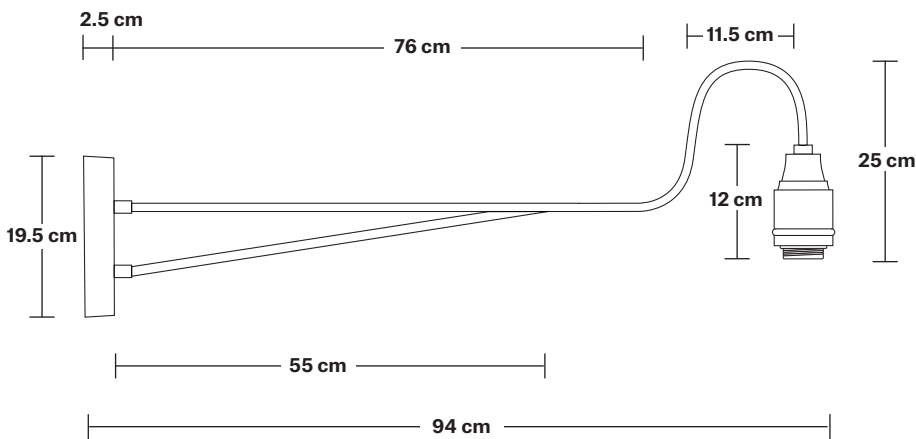

## DIMENSIONS

Shade Diameter: 51 cm / 20"

Shade Height (no holder): 30 cm / 11.8"

Holder Diameter: 6 cm / 2.3"

Holder Height: 25 cm / 9.8"

Wall Plate Height: 19.5 cm / 7.6"

Wall Plate Width: 10 cm / 3.9"

Wall Plate Depth: 2.5 cm / 0.9"

## DIMENSIONS

Shade Diameter: 51 cm / 20"

Shade Height (no holder): 30 cm / 11.8"

# Long Arm Wall Holder

Product Code: LA-WL-P

H: 25 cm x W: 10 cm x D: 94 cm

## DIMENSIONS

Holder Diameter: 94 cm / 37"

Holder Height: 25 cm / 9.8"

Holder Width: 6 cm / 2.3"

Wall Plate Height: 19.5 cm / 7.6"

Wall Plate Width: 10 cm / 3.9"

Wall Plate Depth: 2.5 cm / 0.9"

INDUSTVILLE