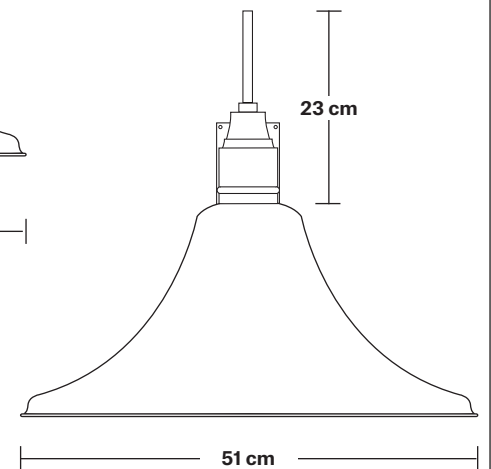

# Long Arm Giant Bell Wall Light - 20 Inch

Product Code: LA-GBLWL20

H: 53 cm x W: 51 cm x D: 116.5 cm

## DIMENSIONS

Shade Diameter: 51 cm / 20"

Shade Height (no holder): 30 cm / 11.8"

Holder Diameter: 6 cm / 2.3"

Holder Height: 25 cm / 9.8"

Wall Plate Height: 19.5 cm / 7.6"

Wall Plate Width: 10 cm / 3.9"

Wall Plate Depth: 2.5 cm / 0.9"

## DIMENSIONS

Shade Diameter: 51 cm / 20"

Shade Height (no holder): 30 cm / 11.8"

## DIMENSIONS

Holder Diameter: 94 cm / 37"

Holder Height: 25 cm / 9.8"

Holder Width: 6 cm / 2.3"

Wall Plate Height: 19.5 cm / 7.6"

Wall Plate Width: 10 cm / 3.9"

Wall Plate Depth: 2.5 cm / 0.9"

INDUSTVILLE