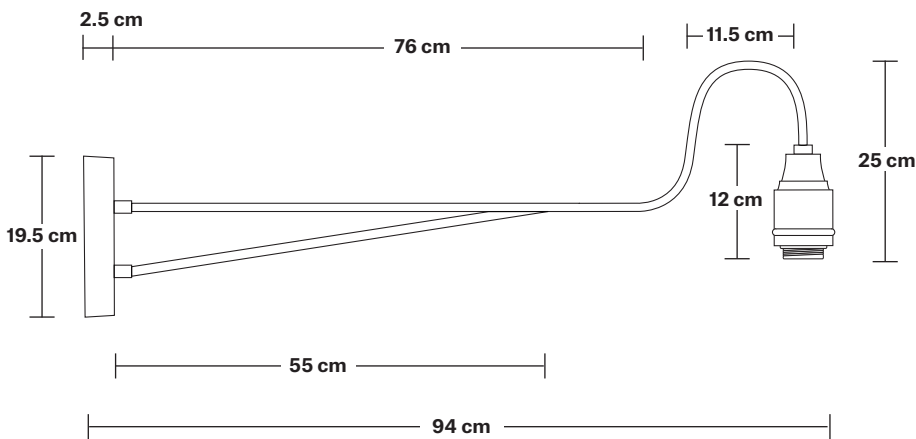

Long Arm Cone Wall Light – 12 Inch

Product Code: LA-CWL12

H: 33 cm x W: 30 cm x D: 106 cm

SPECIFICATIONS

We meet all UK and EU lighting and safety regulations.

Our products are hand finished to ensure an authentic vintage look and therefore they may vary slightly from those shown in the images.

Wall mount screws not included.

Wall mount rose: Pewter.

DIMENSIONS

Shade Diameter: 33 cm / 13"

Shade Height (no holder): 21 cm / 8.3"

Holder Diameter: 94 cm / 37"

Holder Height: 25 cm / 9.8"

Wall Plate Height: 19.5 cm / 7.6"

Wall Plate Width: 10 cm / 3.9"

Wall Plate Depth: 2.5 cm / 0.9"

INDUSTVILLE

Long Arm Wall Holder

Product Code: LA-WL-P

H: 25 cm x W: 10 cm x D: 94 cm

SPECIFICATIONS

We meet all UK and EU lighting and safety regulations.

INFORMATION

Finishes: Pewter.

Ready to be installed, installation required.

Wall mount screws not included.

Wall mount rose: Pewter.

DIMENSIONS

Holder Diameter: 94 cm / 37"

Holder Height: 25 cm / 9.8"