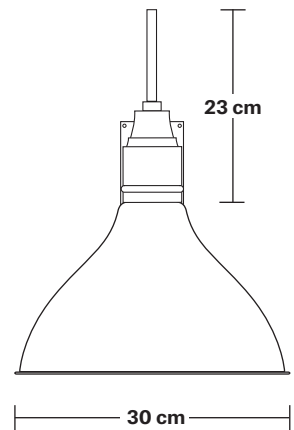

Long Arm Cone Wall Light – 12 Inch

Product Code: LA-CWL12

H: 33 cm x W: 30 cm x D: 106 cm

SPECIFICATIONS

We meet all UK and EU lighting and safety regulations.

Our products are hand finished to ensure an authentic vintage look and therefore they may vary slightly from those shown in the images.

Wall mount screws not included.

Wall mount rose: Pewter.

DIMENSIONS

Shade Diameter: 33 cm / 13"

Shade Height (no holder): 21 cm / 8.3"

Holder Diameter: 94 cm / 37"

Holder Height: 25 cm / 9.8"

Wall Plate Height: 19.5 cm / 7.6"

Wall Plate Width: 10 cm / 3.9"

Wall Plate Depth: 2.5 cm / 0.9"

INDUSTVILLE

Long Arm Wall Holder

Product Code: LA-WL-P

H: 25 cm x W: 10 cm x D: 94 cm

SPECIFICATIONS

We meet all UK and EU lighting and safety regulations.

INFORMATION

Finishes: Pewter.

Ready to be installed, installation required.

Wall mount screws not included.

Wall mount rose: Pewter.

DIMENSIONS

Holder Diameter: 94 cm / 37"

Holder Height: 25 cm / 9.8"