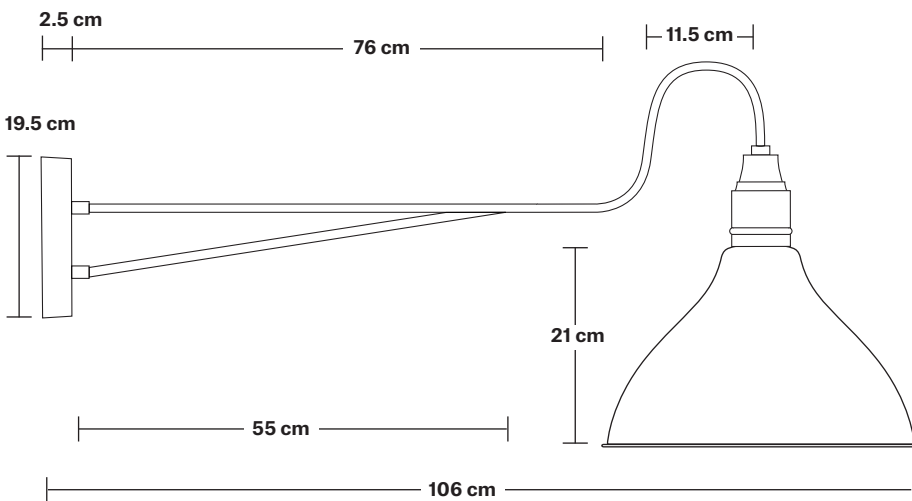

Long Arm Cone Wall Light – 12 Inch

Product Code: LA-CWL12

H: 33 cm x W: 30 cm x D: 106 cm

SPECIFICATIONS

We meet all UK and EU lighting and safety regulations.

Our products are hand finished to ensure an authentic vintage look and therefore they may vary slightly from those shown in the images.

Wall mount screws not included.

Wall mount rose: Pewter.

DIMENSIONS

Shade Diameter: 33 cm / 13"

Shade Height (no holder): 21 cm / 8.3"

Holder Diameter: 94 cm / 37"

Holder Height: 25 cm / 9.8"

Wall Plate Height: 19.5 cm / 7.6"

Wall Plate Width: 10 cm / 3.9"

Wall Plate Depth: 2.5 cm / 0.9"

INDUSTVILLE

Long Arm Wall Holder

Product Code: LA-WL-P

H: 25 cm x W: 10 cm x D: 94 cm

SPECIFICATIONS

We meet all UK and EU lighting and safety regulations.

Holder Width: 6 cm / 2.3"

Wall Plate Height: 19.5 cm / 7.6"

Wall Plate Width: 10 cm / 3.9"

Wall Plate Depth: 2.5 cm / 0.9"

INDUSTVILLE

Cone - 12 Inch - Shade Only

Product Code: C12-SO

H: 21 cm x W: 30 cm x D: 30 cm