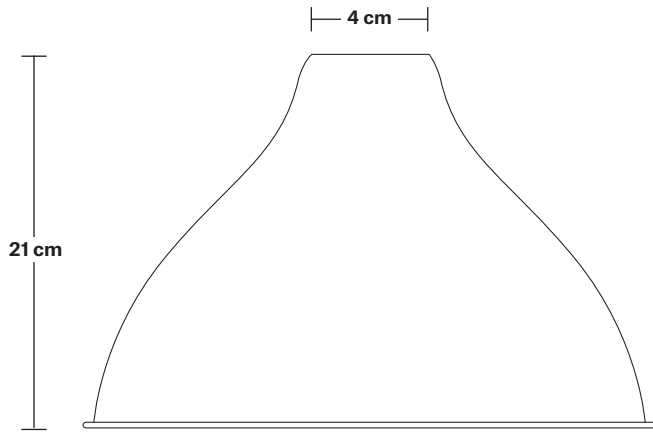

Wall mount screws not included.

Wall mount rose: Pewter.

DIMENSIONS

Shade Diameter: 33 cm / 13"

Shade Height (no holder): 21 cm / 8.3"

Holder Diameter: 94 cm / 37"

Holder Height: 25 cm / 9.8"

Wall Plate Height: 19.5 cm / 7.6"

INFORMATION

Finishes: Pewter.

Ready to be installed, installation required.

Wall mount screws not included.

Wall mount rose: Pewter.

DIMENSIONS

Holder Diameter: 94 cm / 37"

Holder Height: 25 cm / 9.8"

Holder Width: 6 cm / 2.3"

Wall Plate Height: 19.5 cm / 7.6"

Wall Plate Width: 10 cm / 3.9"

Wall Plate Depth: 2.5 cm / 0.9"

INDUSTVILLE

Cone - 12 Inch - Shade Only

Product Code: C12-SO

H: 21 cm x W: 30 cm x D: 30 cm

Shade weight: 0.85 kg

INFORMATION

Finishes: Brass, Pewter.

DIMENSIONS

Shade Diameter: 30 cm / 12"

Shade Height (no holder): 21 cm / 8.3"

Long Arm Cone Wall Light – 12 Inch – Brass

Long Arm Cone Wall Light - 12 Inch - Brass