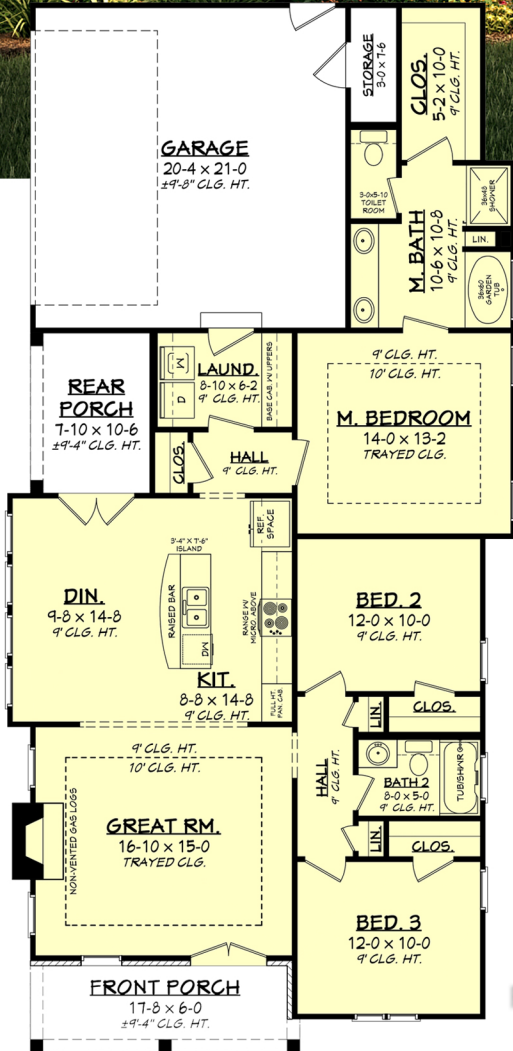

Designing Homes  
**HOUSE PLAN ZONE**  
 Building Relationships

Floor Plan

Rear Elevation

**Maison III House Plan**

1450-S

- 🏠 1450 Sq Ft.
- 🏠 3 Bedrooms
- 🚿 2 Bathrooms
- 🏠 1 Stories
- 🏠 33-4 Width
- 🏠 68-10 Depth