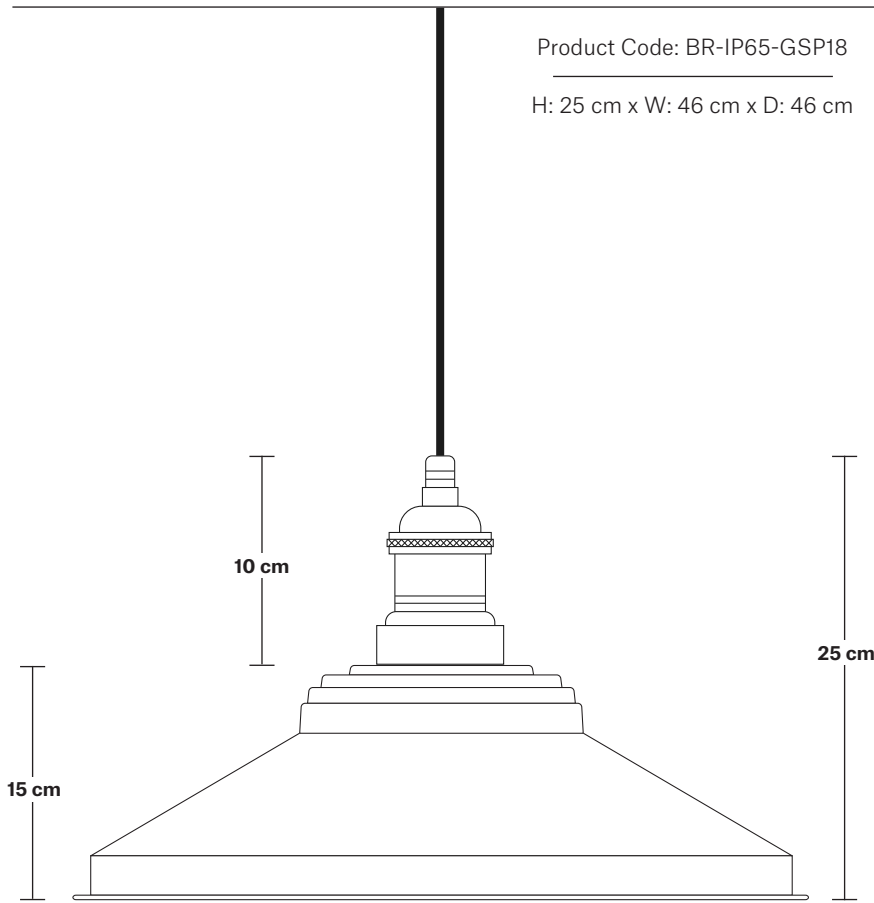

Brooklyn Outdoor & Bathroom Giant Step Pendant - 18 Inch

Product Code: BR-IP65-GSP18

H: 25 cm x W: 46 cm x D: 46 cm

SPECIFICATIONS

We meet all UK and EU lighting and safety regulations.

Our products are hand finished to ensure an authentic vintage look and therefore they may vary slightly from those shown in the images.

Bulb required: Standard screw (E27) fitting, max 40W.

Shade weight: 1.4 kg | **Holder weight:** 0.8 kg

Maximum weight: 2.2 kg

INFORMATION

Finishes: Brass.

Ready to be installed, installation required.

Wall mount screws not included.

Holders available: Brass, Pewter.

Flex: 1m Black Round Plastic Flex.

Ceiling Rose: Pewter.

IP rating: IP65 with glass

DIMENSIONS

Shade Diameter: 46 cm / 18"

Shade Height (no holder): 15 cm / 6"

Holder Diameter: 6 cm / 2.5"

Holder Height: 12.5 cm / 4.3"

Ceiling Rose Diameter: 13.5 cm / 5.3"

Ceiling Rose Height: 3 cm / 1.2"

INDUSTVILLE

Brooklyn Outdoor & Bathroom Cord Set ES E27 Bulb Holder

Product Code: BR-IP65-CS

H: 115.5 cm x W: 13.5 cm x D: 13.5 cm