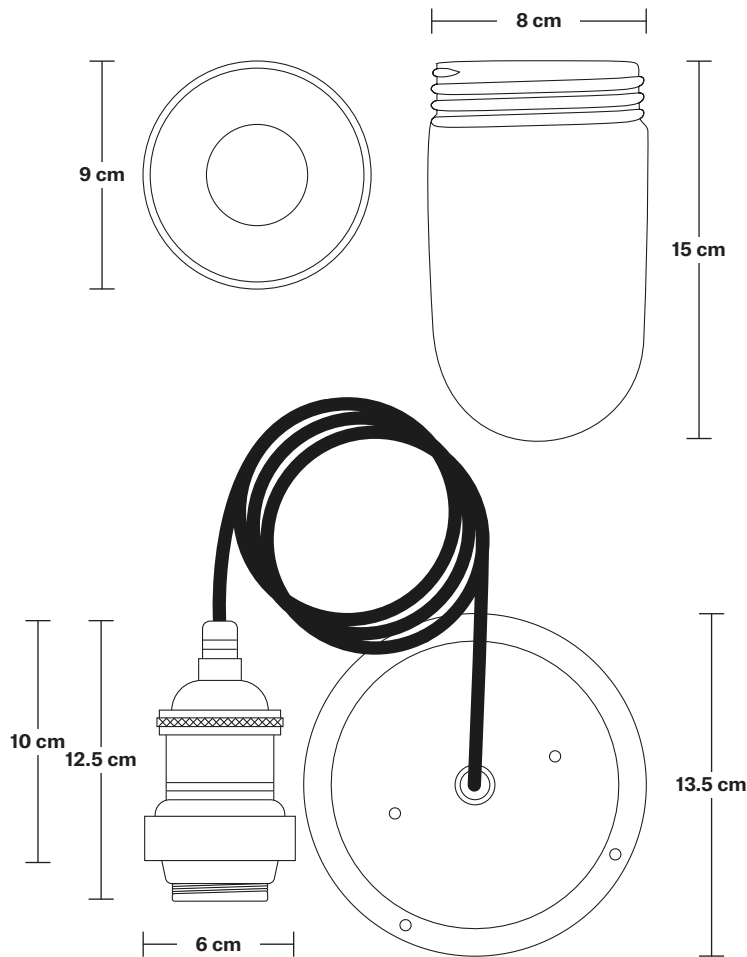

Holders available: Brass, Pewter.

Flex: 1m Black Round Plastic Flex.

Ceiling Rose: Pewter.

IP rating: IP65 with glass

DIMENSIONS

Shade Diameter: 46 cm / 18"

Shade Height (no holder): 15 cm / 6"

Holder Diameter: 6 cm / 2.5"

Holder Height: 12.5 cm / 4.3"

Ceiling Rose Diameter: 13.5 cm / 5.3"

Ceiling Rose Height: 3 cm / 1.2"

INDUSTVILLE

Brooklyn Outdoor & Bathroom Cord Set ES E27 Bulb Holder

Product Code: BR-IP65-CS

H: 115.5 cm x W: 13.5 cm x D: 13.5 cm

DIMENSIONS

Bulb Holder Diameter: 6 cm / 2.5"

Bulb Holder Height: 12.5 cm / 4.3"

Ceiling Rose Diameter: 13.5 cm / 5.3"

Ceiling Rose Height: 3 cm / 1.2"

Full Drop: 115.5 cm / 45.5"

Brooklyn Outdoor & Bathroom Cord Set ES E27 Bulb Holder - Globe Glass

Product Code: GS18-SO

H: 15 cm x W: 46 cm x D: 46 cm

SPECIFICATIONS

We meet all UK and EU lighting and safety regulations.

Our products are hand finished to ensure an authentic vintage look and therefore they may vary slightly from those shown in the images.