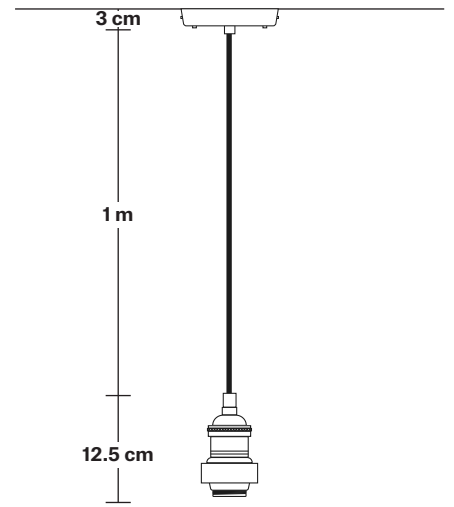

Holders available: Brass, Pewter.

Flex: 1m Black Round Plastic Flex.

Ceiling Rose: Pewter.

IP rating: IP65 with glass

DIMENSIONS

Shade Diameter: 46 cm / 18"

Shade Height (no holder): 15 cm / 6"

Holder Diameter: 6 cm / 2.5"

Holder Height: 12.5 cm / 4.3"

Ceiling Rose Diameter: 13.5 cm / 5.3"

Ceiling Rose Height: 3 cm / 1.2"

INDUSTVILLE

Brooklyn Outdoor & Bathroom Cord Set ES E27 Bulb Holder

Product Code: BR-IP65-CS

H: 115.5 cm x W: 13.5 cm x D: 13.5 cm

DIMENSIONS

Bulb Holder Diameter: 6 cm / 2.5"

Bulb Holder Height: 12.5 cm / 4.3"

Ceiling Rose Diameter: 13.5 cm / 5.3"

Ceiling Rose Height: 3 cm / 1.2"

Full Drop: 115.5 cm / 45.5"

Brooklyn Outdoor & Bathroom Cord Set ES E27 Bulb Holder - Globe Glass

Product Code: GS18-SO

H: 15 cm x W: 46 cm x D: 46 cm

SPECIFICATIONS

We meet all UK and EU lighting and safety regulations.

Our products are hand finished to ensure an authentic vintage look and therefore they may vary slightly from those shown in the images.