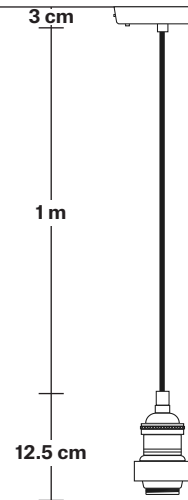

DIMENSIONS

Bulb Holder Diameter: 6 cm / 2.5"

Bulb Holder Height: 12.5 cm / 4.3"

Ceiling Rose Diameter: 13.5 cm / 5.3"

Ceiling Rose Height: 3 cm / 1.2"

Full Drop: 115.5 cm / 45.5"

Brooklyn Outdoor & Bathroom Cord Set ES E27 Bulb Holder - Globe Glass

Product Code: BR-IP65-CS-GLG

H: 115.5 cm x W: 15 cm x D: 15 cm

SPECIFICATIONS

We meet all UK and EU lighting and safety regulations.

Our products are hand finished to ensure an authentic vintage look and therefore they may vary slightly from those shown in the images.

DIMENSIONS

Bulb Holder Diameter: 6 cm / 2.5"

Bulb Holder Height: 12.5 cm / 4.3"

Ceiling Rose Diameter: 13.5 cm / 5.3"

Ceiling Rose Height: 3 cm / 1.2"

Full Drop: 115.5 cm / 45.5"

Giant Step - 18 Inch - Shade Only

Product Code: GS18-SO

H: 15 cm x W: 46 cm x D: 46 cm

SPECIFICATIONS

We meet all UK and EU lighting and safety regulations.

Our products are hand finished to ensure an authentic vintage look and therefore they may vary slightly from those shown in the images.