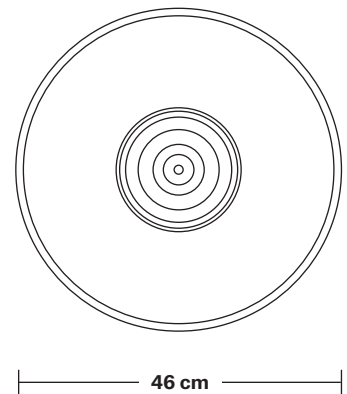

Holder Height: 12.5 cm / 4.3"

Ceiling Rose Diameter: 13.5 cm / 5.3"

Ceiling Rose Height: 3 cm / 1.2"

INDUSTVILLE

Brooklyn Outdoor & Bathroom Cord Set ES E27 Bulb Holder

Product Code: BR-IP65-CS

H: 115.5 cm x W: 13.5 cm x D: 13.5 cm

DIMENSIONS

Bulb Holder Diameter: 6 cm / 2.5"

Bulb Holder Height: 12.5 cm / 4.3"

Ceiling Rose Diameter: 13.5 cm / 5.3"

Ceiling Rose Height: 3 cm / 1.2"

Full Drop: 115.5 cm / 45.5"

Brooklyn Outdoor & Bathroom Cord Set ES E27 Bulb Holder - Globe Glass

DIMENSIONS

Bulb Holder Diameter: 6 cm / 2.5"

Bulb Holder Height: 12.5 cm / 4.3"

Ceiling Rose Diameter: 13.5 cm / 5.3"

Ceiling Rose Height: 3 cm / 1.2"

Full Drop: 115.5 cm / 45.5"

Giant Step - 18 Inch - Shade Only

Product Code: GS18-SO

H: 15 cm x W: 46 cm x D: 46 cm

SPECIFICATIONS

We meet all UK and EU lighting and safety regulations.

Our products are hand finished to ensure an authentic vintage look and therefore they may vary slightly from those shown in the images.