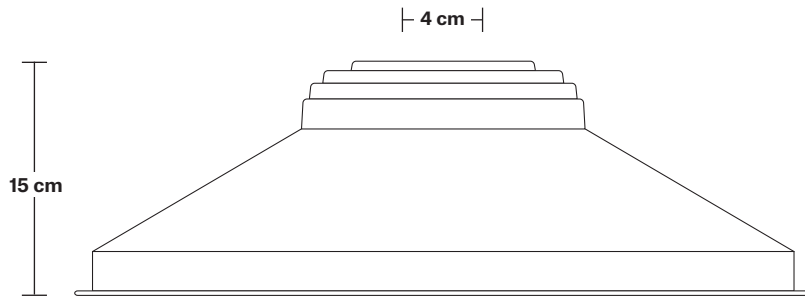

Holder Height: 12.5 cm / 4.3"

Ceiling Rose Diameter: 13.5 cm / 5.3"

Ceiling Rose Height: 3 cm / 1.2"

INDUSTVILLE

Brooklyn Outdoor & Bathroom Cord Set ES E27 Bulb Holder

Product Code: BR-IP65-CS

H: 115.5 cm x W: 13.5 cm x D: 13.5 cm

DIMENSIONS

Bulb Holder Diameter: 6 cm / 2.5"

Bulb Holder Height: 12.5 cm / 4.3"

Ceiling Rose Diameter: 13.5 cm / 5.3"

Ceiling Rose Height: 3 cm / 1.2"

Full Drop: 115.5 cm / 45.5"

Brooklyn Outdoor & Bathroom Cord Set ES E27 Bulb Holder - Globe Glass

DIMENSIONS

Bulb Holder Diameter: 6 cm / 2.5"

Bulb Holder Height: 12.5 cm / 4.3"

Ceiling Rose Diameter: 13.5 cm / 5.3"

Ceiling Rose Height: 3 cm / 1.2"

Full Drop: 115.5 cm / 45.5"

Giant Step - 18 Inch - Shade Only

Product Code: GS18-SO

H: 15 cm x W: 46 cm x D: 46 cm

SPECIFICATIONS

We meet all UK and EU lighting and safety regulations.

Our products are hand finished to ensure an authentic vintage look and therefore they may vary slightly from those shown in the images.