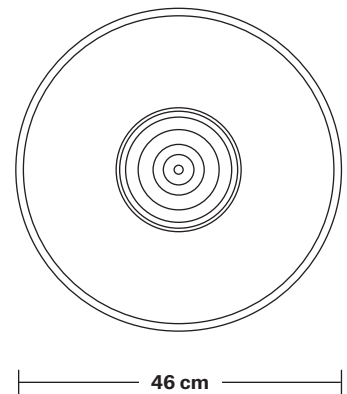

Brooklyn Outdoor & Bathroom Giant Step Pendant - 18 Inch

Product Code: BR-IP65-GSP18

H: 25 cm x W: 46 cm x D: 46 cm

SPECIFICATIONS

We meet all UK and EU lighting and safety regulations.

Our products are hand finished to ensure an authentic vintage look and therefore they may vary slightly from those shown in the images.

Holders available: Brass, Pewter.

Flex: 1m Black Round Plastic Flex.

Ceiling Rose: Pewter.

IP rating: IP65 with glass

DIMENSIONS

Shade Diameter: 46 cm / 18"

Shade Height (no holder): 15 cm / 6"

Holder Diameter: 6 cm / 2.5"

DIMENSIONS

Bulb Holder Diameter: 6 cm / 2.5"

Bulb Holder Height: 12.5 cm / 4.3"

Ceiling Rose Diameter: 13.5 cm / 5.3"

Ceiling Rose Height: 3 cm / 1.2"

Full Drop: 115.5 cm / 45.5"

Brooklyn Outdoor & Bathroom Cord Set ES E27 Bulb Holder - Globe Glass

Product Code: GS18-SO

H: 15 cm x W: 46 cm x D: 46 cm

SPECIFICATIONS

We meet all UK and EU lighting and safety regulations.

Our products are hand finished to ensure an authentic vintage look and therefore they may vary slightly from those shown in the images.