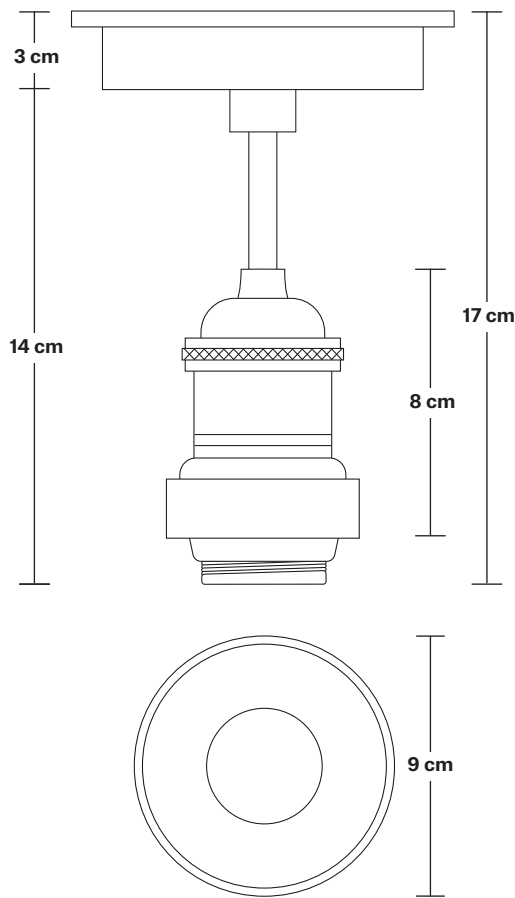

## DIMENSIONS

Shade Diameter: 53 cm / 21"

Shade Height (no holder): 20 cm / 7.9"

Holder Diameter: 6 cm / 2.5"

Holder Height: 17 cm / 6.6"

Ceiling Rose Diameter: 13.5 cm / 5.3"

Ceiling Rose Height: 3 cm / 1.2"

# Brooklyn Outdoor & Bathroom Flush Mount Holder

Product Code: BR-IP65-FMH

H: 17 cm x W: 13.5 cm x D: 13.5 cm

## DIMENSIONS

Holder Diameter: 6 cm / 2.5"

Holder Height: 17 cm / 6.6"

Ceiling Rose Diameter: 13.5 cm / 5.3"

Ceiling Rose Height: 3 cm / 1.2"