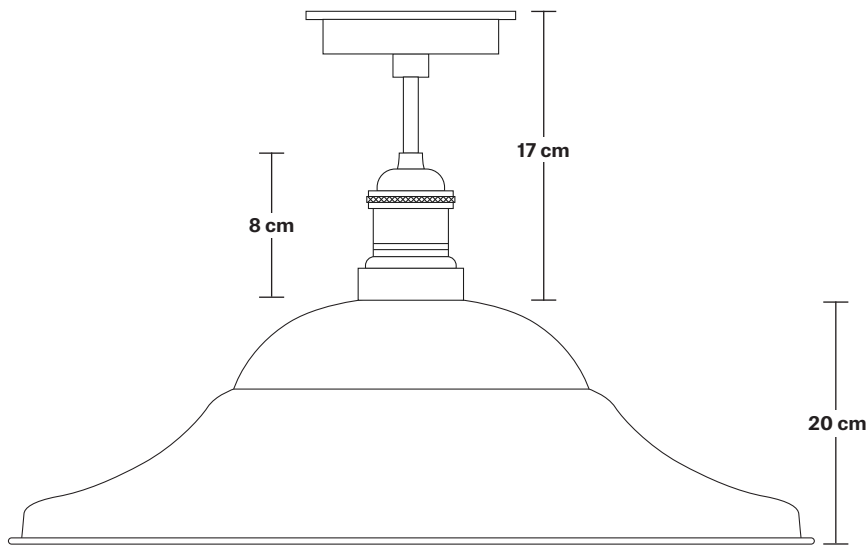

# Brooklyn Outdoor & Bathroom Giant Hat Flush Mount - 21 Inch

Product Code: BR-IP65-GHFM21

H: 37 cm x W: 53 cm x D: 53 cm

## DIMENSIONS

Shade Diameter: 53 cm / 21"

Shade Height (no holder): 20 cm / 7.9"

Holder Diameter: 6 cm / 2.5"

Holder Height: 17 cm / 6.6"

Ceiling Rose Diameter: 13.5 cm / 5.3"

Ceiling Rose Height: 3 cm / 1.2"

## DIMENSIONS

Holder Diameter: 6 cm / 2.5"

Holder Height: 17 cm / 6.6"

Ceiling Rose Diameter: 13.5 cm / 5.3"

Ceiling Rose Height: 3 cm / 1.2"

## DIMENSIONS

Shade Diameter: 53 cm / 21"

Shade Height (no holder): 20 cm / 7.9"