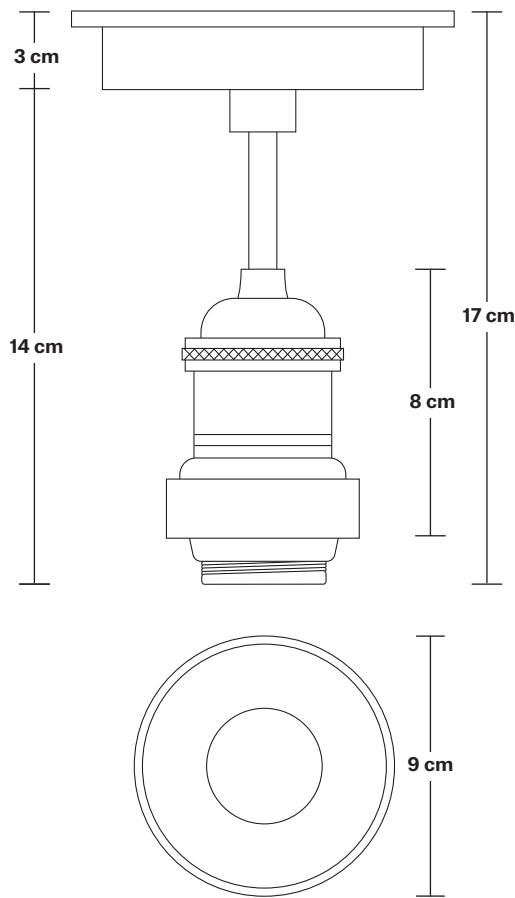

## DIMENSIONS

Shade Diameter: 53 cm / 21"

Shade Height (no holder): 20 cm / 7.9"

Holder Diameter: 6 cm / 2.5"

Holder Height: 17 cm / 6.6"

Ceiling Rose Diameter: 13.5 cm / 5.3"

Ceiling Rose Height: 3 cm / 1.2"

## DIMENSIONS

Holder Diameter: 6 cm / 2.5"

Holder Height: 17 cm / 6.6"

Ceiling Rose Diameter: 13.5 cm / 5.3"

Ceiling Rose Height: 3 cm / 1.2"

# Brooklyn Outdoor & Bathroom Flush Mount Holder - Globe Glass

Product Code: BR-IP65-FMH-GLG

H: 17 cm x W: 13.5 cm x D: 13.5 cm