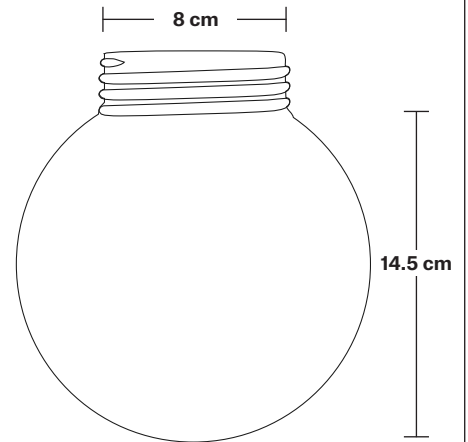

## DIMENSIONS

Shade Diameter: 53 cm / 21"

Shade Height (no holder): 20 cm / 7.9"

Holder Diameter: 6 cm / 2.5"

Holder Height: 17 cm / 6.6"

Ceiling Rose Diameter: 13.5 cm / 5.3"

Ceiling Rose Height: 3 cm / 1.2"

## DIMENSIONS

Holder Diameter: 6 cm / 2.5"

Holder Height: 17 cm / 6.6"

Ceiling Rose Diameter: 13.5 cm / 5.3"

Ceiling Rose Height: 3 cm / 1.2"

# Brooklyn Outdoor & Bathroom Flush Mount Holder - Globe Glass

Product Code: BR-IP65-FMH-GLG

H: 17 cm x W: 13.5 cm x D: 13.5 cm