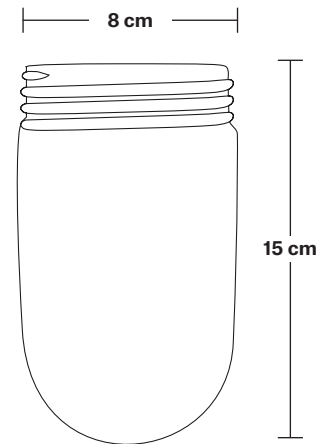

## DIMENSIONS

Shade Diameter: 53 cm / 21"

Shade Height (no holder): 20 cm / 7.9"

Holder Diameter: 6 cm / 2.5"

Holder Height: 17 cm / 6.6"

Ceiling Rose Diameter: 13.5 cm / 5.3"

Ceiling Rose Height: 3 cm / 1.2"

# Brooklyn Outdoor & Bathroom Flush Mount Holder

Product Code: BR-IP65-FMH

H: 17 cm x W: 13.5 cm x D: 13.5 cm

## DIMENSIONS

Holder Diameter: 6 cm / 2.5"

Holder Height: 17 cm / 6.6"

Ceiling Rose Diameter: 13.5 cm / 5.3"

Ceiling Rose Height: 3 cm / 1.2"