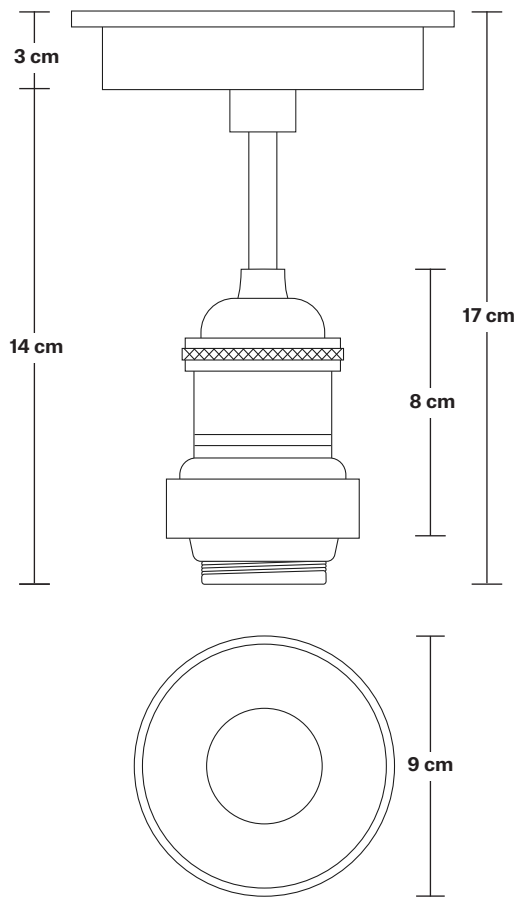

Holders available: Brass, Pewter.

Ceiling rose: Pewter.

IP rating: IP65 with glass

DIMENSIONS

Shade Diameter: 51 cm / 20"

Shade Height (no holder): 30 cm / 11.8"

Holder Diameter: 6 cm / 2.5"

Holder Height: 17 cm / 6.6"

Ceiling Rose Diameter: 13.5 cm / 5.3"

Ceiling Rose Height: 3 cm / 1.2"

INDUSTVILLE

Brooklyn Outdoor & Bathroom Flush Mount Holder

Product Code: BR-IP65-FMH

H: 17 cm x W: 13.5 cm x D: 13.5 cm

SPECIFICATIONS

We meet all UK and EU lighting and safety regulations.

INFORMATION

Finishes: Brass, Pewter, Copper.

Ready to be installed, installation required.

Wall mount screws not included.

Ceiling rose: Pewter.

IP rating: IP65 with glass.

DIMENSIONS

Holder Diameter: 6 cm / 2.5"

Product Code: GBL20-SO

H: 30 cm x W: 51 cm x D: 51 cm

SPECIFICATIONS

We meet all UK and EU lighting and safety regulations.

Our products are hand finished to ensure an authentic vintage look and therefore they may vary slightly from those shown in the images.