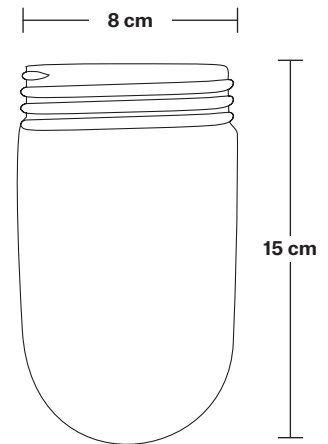

Holders available: Brass, Pewter.

Ceiling rose: Pewter.

IP rating: IP65 with glass

DIMENSIONS

Shade Diameter: 51 cm / 20"

Shade Height (no holder): 30 cm / 11.8"

Holder Diameter: 6 cm / 2.5"

Holder Height: 17 cm / 6.6"

Ceiling Rose Diameter: 13.5 cm / 5.3"

Ceiling Rose Height: 3 cm / 1.2"

INDUSTVILLE

Brooklyn Outdoor & Bathroom Flush Mount Holder

Product Code: BR-IP65-FMH

H: 17 cm x W: 13.5 cm x D: 13.5 cm

SPECIFICATIONS

We meet all UK and EU lighting and safety regulations.

Holder Height: 17 cm / 6.6"

Ceiling Rose Diameter: 13.5 cm / 5.3"

Ceiling Rose Height: 3 cm / 1.2"

Brooklyn Outdoor & Bathroom Flush Mount Holder - Globe Glass

Product Code: BR-IP65-FMH-GLG

H: 17 cm x W: 13.5 cm x D: 13.5 cm

Product Code: GBL20-SO

H: 30 cm x W: 51 cm x D: 51 cm

SPECIFICATIONS

We meet all UK and EU lighting and safety regulations.

Our products are hand finished to ensure an authentic vintage look and therefore they may vary slightly from those shown in the images.