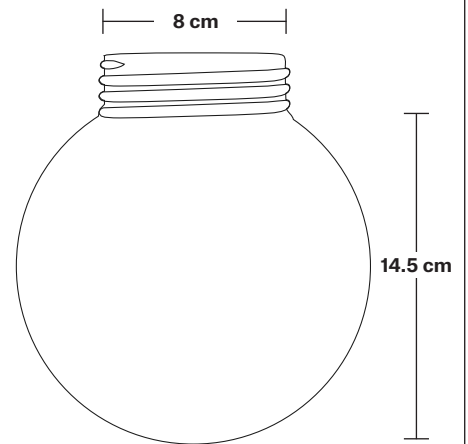

Holders available: Brass, Pewter.

Ceiling rose: Pewter.

IP rating: IP65 with glass

DIMENSIONS

Shade Diameter: 51 cm / 20"

Shade Height (no holder): 30 cm / 11.8"

Holder Diameter: 6 cm / 2.5"

Holder Height: 17 cm / 6.6"

Ceiling Rose Diameter: 13.5 cm / 5.3"

Ceiling Rose Height: 3 cm / 1.2"

INDUSTVILLE

Brooklyn Outdoor & Bathroom Flush Mount Holder

Product Code: BR-IP65-FMH

H: 17 cm x W: 13.5 cm x D: 13.5 cm

SPECIFICATIONS

We meet all UK and EU lighting and safety regulations.

Holder Height: 17 cm / 6.6"

Ceiling Rose Diameter: 13.5 cm / 5.3"

Ceiling Rose Height: 3 cm / 1.2"

Brooklyn Outdoor & Bathroom Flush Mount Holder - Globe Glass

Product Code: BR-IP65-FMH-GLG

H: 17 cm x W: 13.5 cm x D: 13.5 cm

Ceiling rose: Pewter.

IP rating: IP65 with glass.

DIMENSIONS

Holder Diameter: 6 cm / 2.5"

Holder Height: 17 cm / 6.6"

Ceiling Rose Diameter: 13.5 cm / 5.3"

Ceiling Rose Height: 3 cm / 1.2"

Giant Bell - 20 Inch - Shade Only