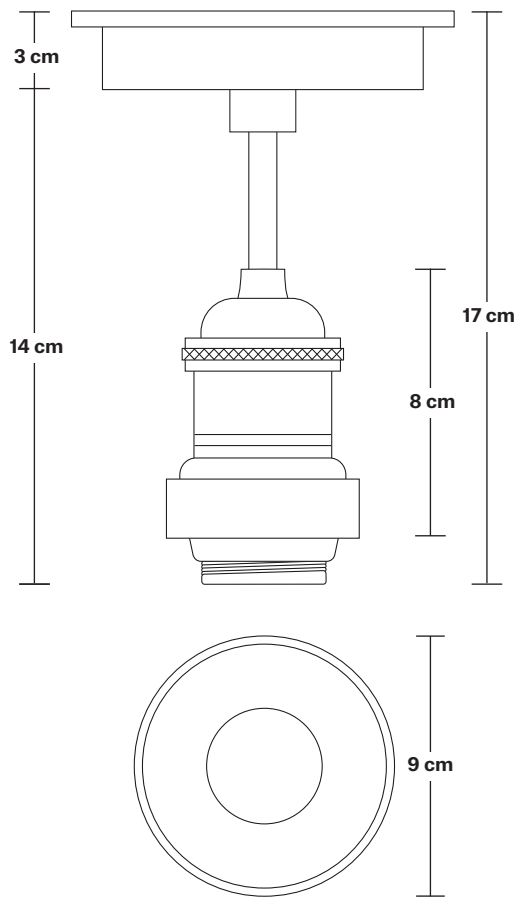

Ceiling Rose Diameter: 13.5 cm / 5.3"

Ceiling Rose Height: 3 cm / 1.2"

INDUSTVILLE

Brooklyn Outdoor & Bathroom Flush Mount Holder

Product Code: BR-IP65-FMH

H: 17 cm x W: 13.5 cm x D: 13.5 cm

SPECIFICATIONS

We meet all UK and EU lighting and safety regulations.

Holder Height: 17 cm / 6.6"

Ceiling Rose Diameter: 13.5 cm / 5.3"

Ceiling Rose Height: 3 cm / 1.2"

Brooklyn Outdoor & Bathroom Flush Mount Holder - Globe Glass

Product Code: BR-IP65-FMH-GLG

H: 17 cm x W: 13.5 cm x D: 13.5 cm

Ceiling rose: Pewter.

IP rating: IP65 with glass.

DIMENSIONS

Holder Diameter: 6 cm / 2.5"

Holder Height: 17 cm / 6.6"

Ceiling Rose Diameter: 13.5 cm / 5.3"

Ceiling Rose Height: 3 cm / 1.2"

Giant Bell - 20 Inch - Shade Only

Product Code: GBL20-SO

H: 30 cm x W: 51 cm x D: 51 cm

SPECIFICATIONS

We meet all UK and EU lighting and safety regulations.

Our products are hand finished to ensure an authentic vintage look and therefore they may vary slightly from those shown in the images.