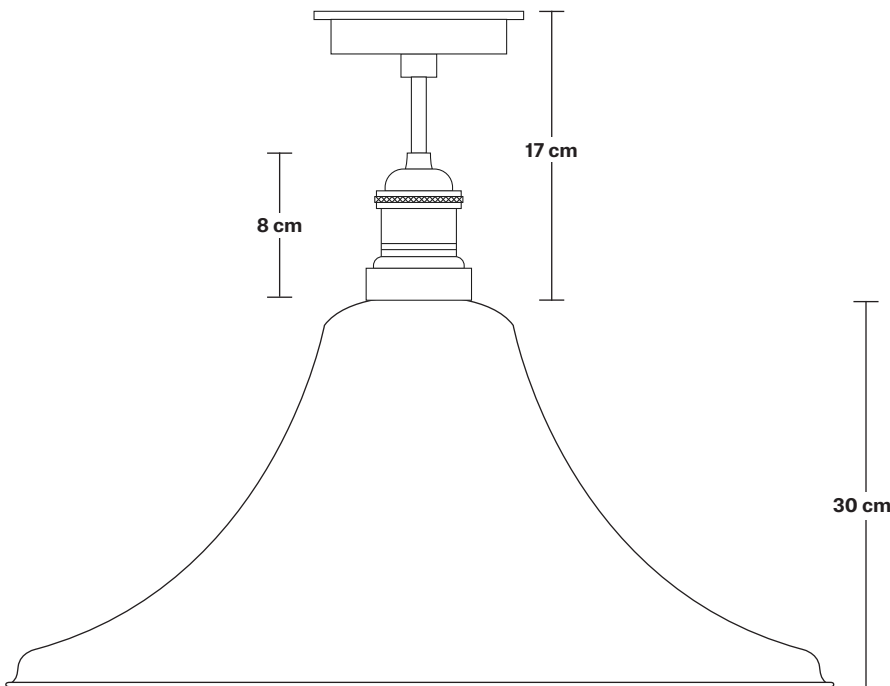

Brooklyn Outdoor & Bathroom Giant Bell Flush Mount - 20 Inch

Product Code: BR-IP65-GBLFM20

H: 47 cm x W: 51 cm x D: 51 cm

SPECIFICATIONS

We meet all UK and EU lighting and safety regulations.

Our products are hand finished to ensure an authentic vintage look and therefore they may vary slightly from those shown in the images.

Holders available: Brass, Pewter.

Ceiling rose: Pewter.

IP rating: IP65 with glass

DIMENSIONS

Shade Diameter: 51 cm / 20"

Shade Height (no holder): 30 cm / 11.8"

Holder Diameter: 6 cm / 2.5"

Holder Height: 17 cm / 6.6"

Ceiling Rose Diameter: 13.5 cm / 5.3"

Ceiling Rose Height: 3 cm / 1.2"

INDUSTVILLE

Brooklyn Outdoor & Bathroom Flush Mount Holder

Product Code: BR-IP65-FMH

H: 17 cm x W: 13.5 cm x D: 13.5 cm

SPECIFICATIONS

We meet all UK and EU lighting and safety regulations.

Product Code: GBL20-SO

H: 30 cm x W: 51 cm x D: 51 cm

SPECIFICATIONS

We meet all UK and EU lighting and safety regulations.

Our products are hand finished to ensure an authentic vintage look and therefore they may vary slightly from those shown in the images.