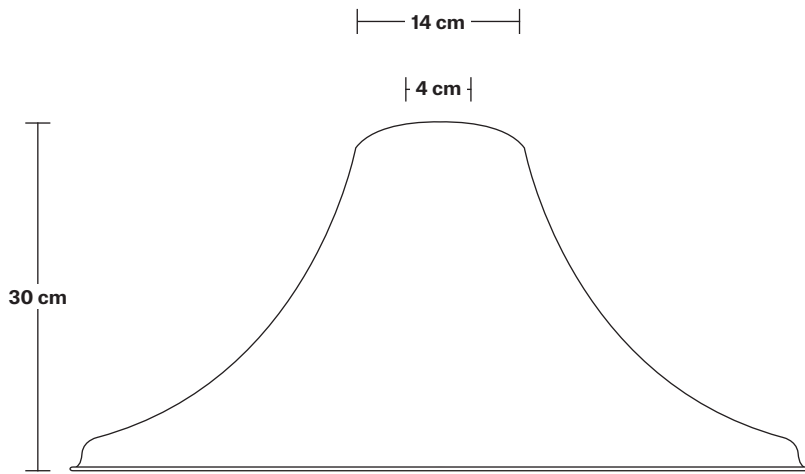

Giant Bell - 20 Inch - Shade Only

Product Code: GBL20-SO

H: 30 cm x W: 51 cm x D: 51 cm

SPECIFICATIONS

We meet all UK and EU lighting and safety regulations.

Our products are hand finished to ensure an authentic vintage look and therefore they may vary slightly from those shown in the images.

Shade weight: 1.8kg

INFORMATION

Finishes: Brass, Pewter.

DIMENSIONS

Shade Diameter: 51 cm / 20"

Shade Height (no holder): 30 cm / 11.8"