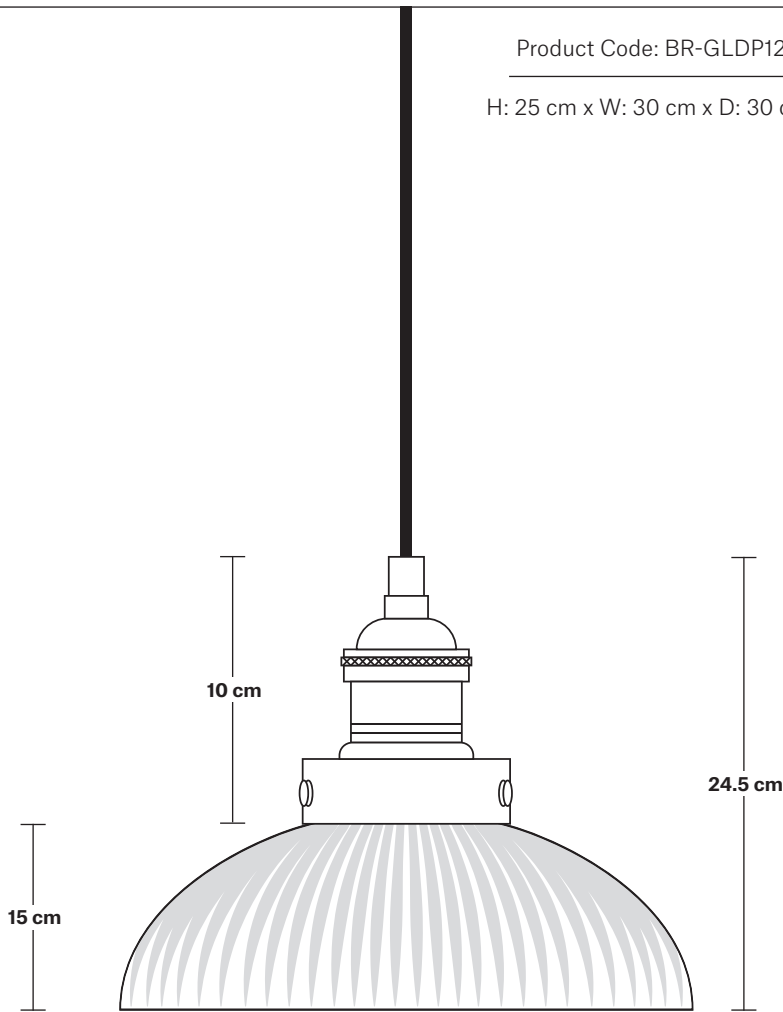

Brooklyn Glass Dome Pendant - 12 Inch

Product Code: BR-GLDP12

H: 25 cm x W: 30 cm x D: 30 cm

30 cm

SPECIFICATIONS

We meet all UK and EU lighting and safety regulations.

Our products are hand finished to ensure an authentic vintage look and therefore they may vary slightly from those shown in the images.

Bulb required: Standard screw (E27) fitting, max 40W.

Shade weight: 0.65 kg | **Holder weight:** 0.5 kg

Maximum weight: 1.15 kg

INFORMATION

Finishes: Glass.

Ready to be installed, installation required.

Wall mount screws not included.

Holders available: Brass, Pewter, Copper.

Flex: 1m Black Round Fabric Flex.

Ceiling rose: Pewter.

DIMENSIONS

Shade Diameter: 30 cm / 11.7"

Shade Height (no holder): 15 cm / 5.9"

Holder Diameter: 7 cm / 2.9"

Weight: 0.65 kg

INFORMATION

Product Code: GLD12-SO

Finishes: Glass.

DIMENSIONS

H: 15 cm x **W:** 30 cm x **D:** 30 cm

Shade Diameter: 30 cm / 11.7"

Shade Height: 15 cm / 5.9"