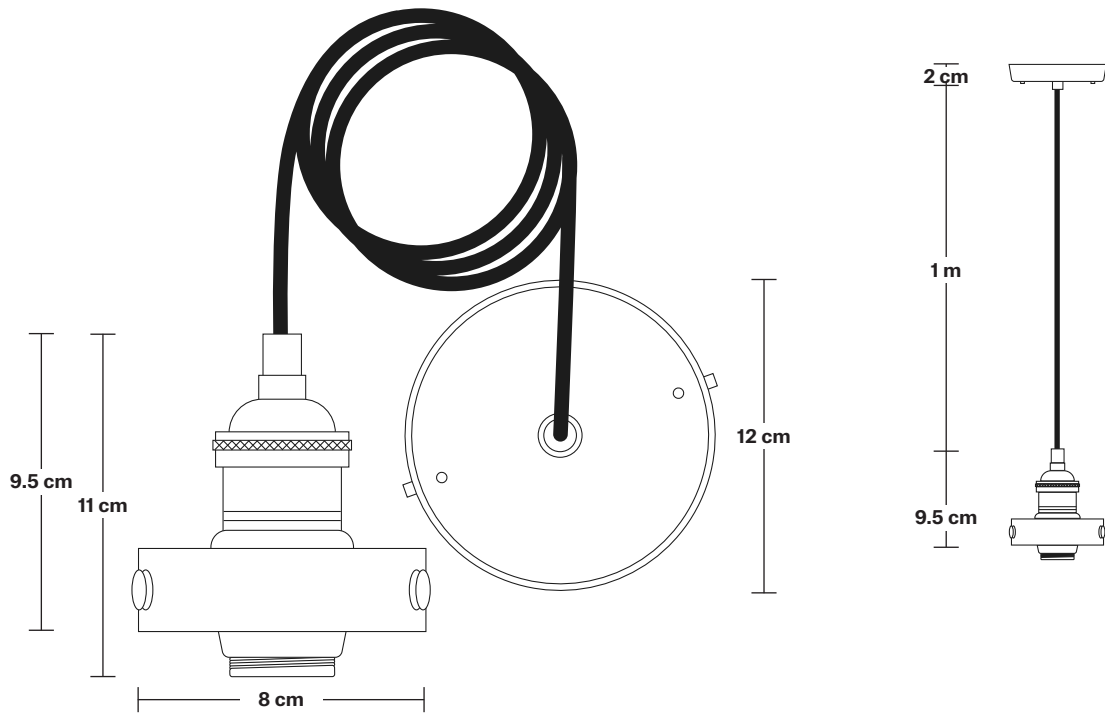

Brooklyn Glass Dome Pendant - 12 Inch

Product Code: BR-GLDP12

H: 25 cm x W: 30 cm x D: 30 cm

30 cm

SPECIFICATIONS

We meet all UK and EU lighting and safety regulations.

Our products are hand finished to ensure an authentic vintage look and therefore they may vary slightly from those shown in the images.

Holder Height: 10 cm / 4.1"

Ceiling Rose Diameter: 12 cm / 4.9"

Ceiling Rose Height: 2 cm / 0.8"

INDUSTVILLE

30 cm

5 cm

15 cm

Glass Dome - 12 Inch

Weight: 0.65 kg

INFORMATION

Product Code: GLD12-SO

Finishes: Glass.

DIMENSIONS

H: 15 cm x **W:** 30 cm x **D:** 30 cm

Shade Diameter: 30 cm / 11.7"

Shade Height: 15 cm / 5.9"

Brooklyn Large Cord Set ES E27 Bulb Holder

SPECIFICATIONS	INFORMATION	DIMENSIONS
<p>We meet all UK and EU lighting and safety regulations.</p>	<p>Product Code: BR-GLCS</p>	<p>H: 113 cm x W: 12 cm x D: 12 cm</p>
<p>Our products are hand finished to ensure an authentic vintage look and therefore they may vary slightly from those shown in the images.</p>	<p>Finishes: Brass, Pewter, Copper, Black.</p>	<p>Holder Diameter: 8 cm / 3.1"</p>
<p>Bulb required: Standard screw (E27) fitting, max 40W.</p>	<p>Ready to be installed, installation required.</p>	<p>Holder Height: 11 cm / 4.3"</p>
<p>Weight: 0.45 kg</p>	<p>Wall mount screws not included.</p>	<p>Ceiling Rose Diameter: 12 cm / 4.7"</p>
	<p>Flex: 1m Black Round Fabric Flex.</p>	<p>Ceiling Rose Height: 2 cm / 0.8"</p>
	<p>Ceiling Rose: Pewter.</p>	