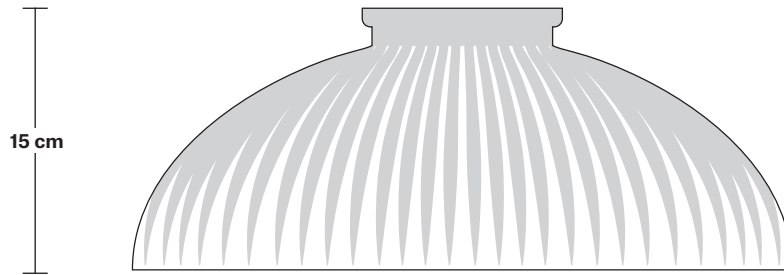

Brooklyn Glass Dome Pendant - 12 Inch

Product Code: BR-GLDP12

H: 25 cm x W: 30 cm x D: 30 cm

30 cm

SPECIFICATIONS

We meet all UK and EU lighting and safety regulations.

Our products are hand finished to ensure an authentic vintage look and therefore they may vary slightly from those shown in the images.

Holders available: Brass, Pewter, Copper.

Flex: 1m Black Round Fabric Flex.

Ceiling rose: Pewter.

DIMENSIONS

Shade Diameter: 30 cm / 11.7"

Shade Height (no holder): 15 cm / 5.9"

Holder Diameter: 7 cm / 2.9"

Holder Height: 10 cm / 4.1"

Ceiling Rose Diameter: 12 cm / 4.9"

Ceiling Rose Height: 2 cm / 0.8"

INDUSTVILLE

30 cm

5 cm

15 cm

Glass Dome - 12 Inch

Weight: 0.65 kg

INFORMATION

Product Code: GLD12-SO

Finishes: Glass.

DIMENSIONS

H: 15 cm x **W:** 30 cm x **D:** 30 cm

Shade Diameter: 30 cm / 11.7"

Shade Height: 15 cm / 5.9"