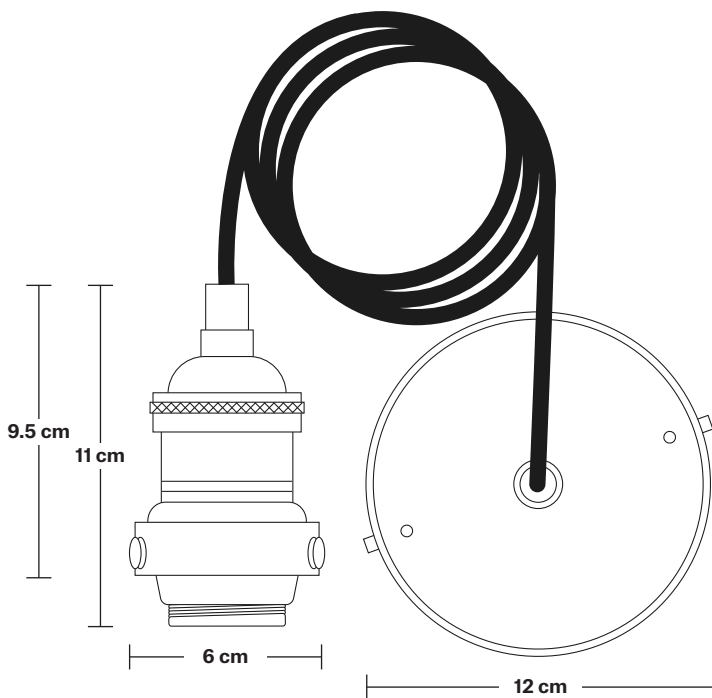

Bulb required: Standard screw (E27) fitting, max 40W.

Shade weight: 0.3 kg | **Holder weight:** 0.5 kg

Maximum weight: 0.8 kg

INFORMATION

Finishes: Brass, Pewter and Copper.

Ready to be installed, installation required.

Wall mount screws not included.

Holders available: Brass, Pewter and Copper.

Flex: 1m Black Round Fabric Flex.

Ceiling rose: Pewter.

DIMENSIONS

Shade Diameter: 21 cm / 8.2"

Shade Height (no holder): 5 cm / 2"

Holder Diameter: 6 cm / 2.5"

Holder Height: 11 cm / 4.3"

Ceiling Rose Diameter: 12 cm / 4.9"

Ceiling Rose Height: 2 cm / 0.8"

INDUSTVILLE

Brooklyn Cord Set ES E27 Bulb Holder

Product Code: BR-CS

H: 113 cm x W: 12 cm x D: 12 cm

Ceiling rose: Pewter.

DIMENSIONS

Bulb Holder Diameter: 6 cm / 2.5"

Bulb Holder Height: 11 cm / 4.3"

Ceiling Rose height: 12 cm / 4.9"

Full Drop: 113 cm / 44.5"

Flat - 8 Inch - Shade Only

Product Code: F8-SO