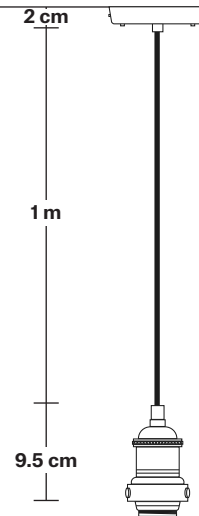

Brooklyn Flat Pendant - 8 Inch

Product Code: BR-FP8

H: 14.5 cm x W: 21 cm x D: 21 cm

SPECIFICATIONS

We meet all UK and EU lighting and safety regulations.

Our products are hand finished to ensure an authentic vintage look and therefore they may vary slightly from those shown in the images.

Holder Diameter: 6 cm / 2.5"

Holder Height: 11 cm / 4.3"

Ceiling Rose Diameter: 12 cm / 4.9"

Ceiling Rose Height: 2 cm / 0.8"

INDUSTVILLE

Brooklyn Cord Set ES E27 Bulb Holder

Product Code: BR-CS

H: 113 cm x W: 12 cm x D: 12 cm

Ceiling rose: Pewter.

DIMENSIONS

Bulb Holder Diameter: 6 cm / 2.5"

Bulb Holder Height: 11 cm / 4.3"

Ceiling Rose height: 12 cm / 4.9"

Full Drop: 113 cm / 44.5"

Flat - 8 Inch - Shade Only

Product Code: F8-SO

H: 5 cm x W: 21 cm x D: 21 cm

SPECIFICATIONS

We meet all UK and EU lighting and safety regulations.

Our products are hand finished to ensure an authentic vintage look and therefore they may vary slightly from those shown in the images.